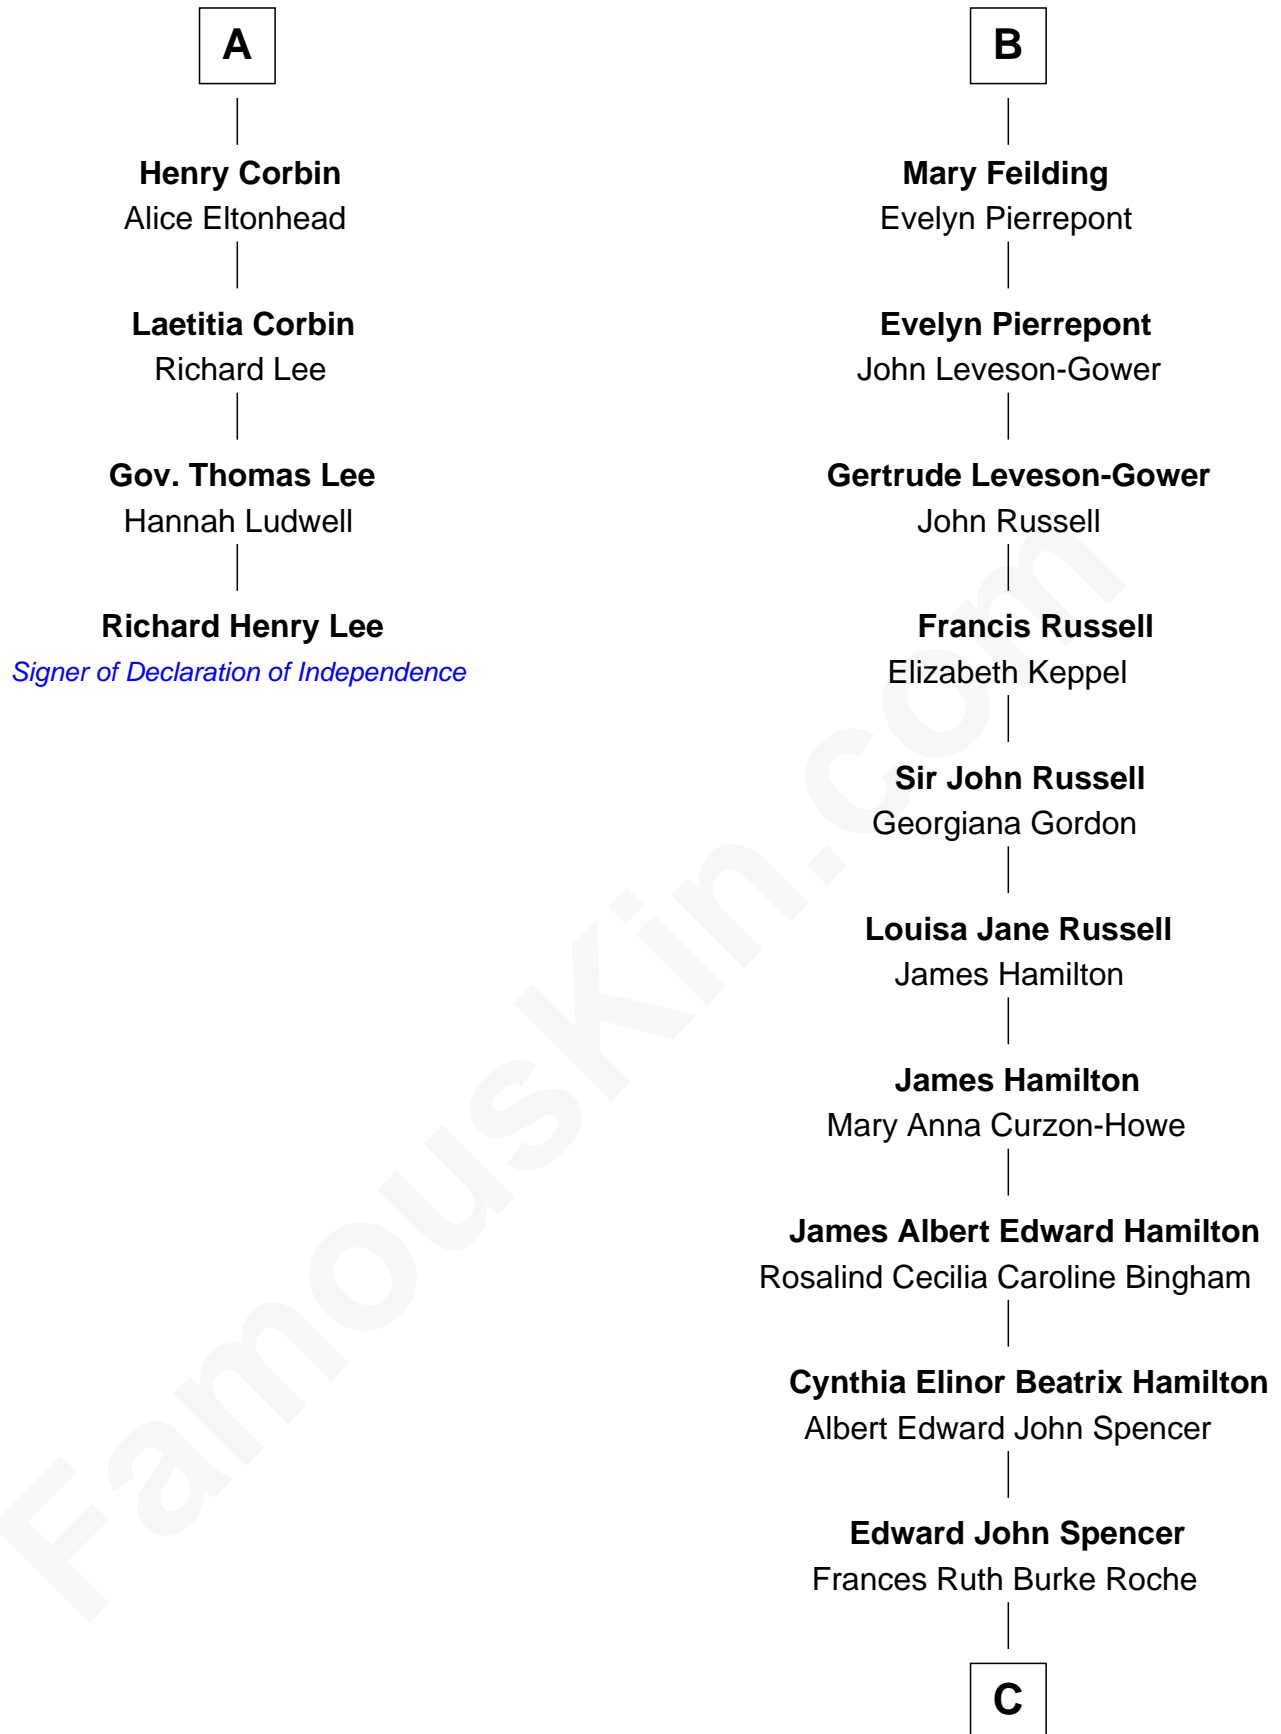

### Richard Henry Lee

*Signer of the Declaration of Independence*

10th cousin 8 times removed of

**Prince William**  
*Prince of Wales*

**John Aston**  
Elizabeth Delves

**C**

**Princess Diana Frances Spencer**  
Charles III, King of the United Kingdom