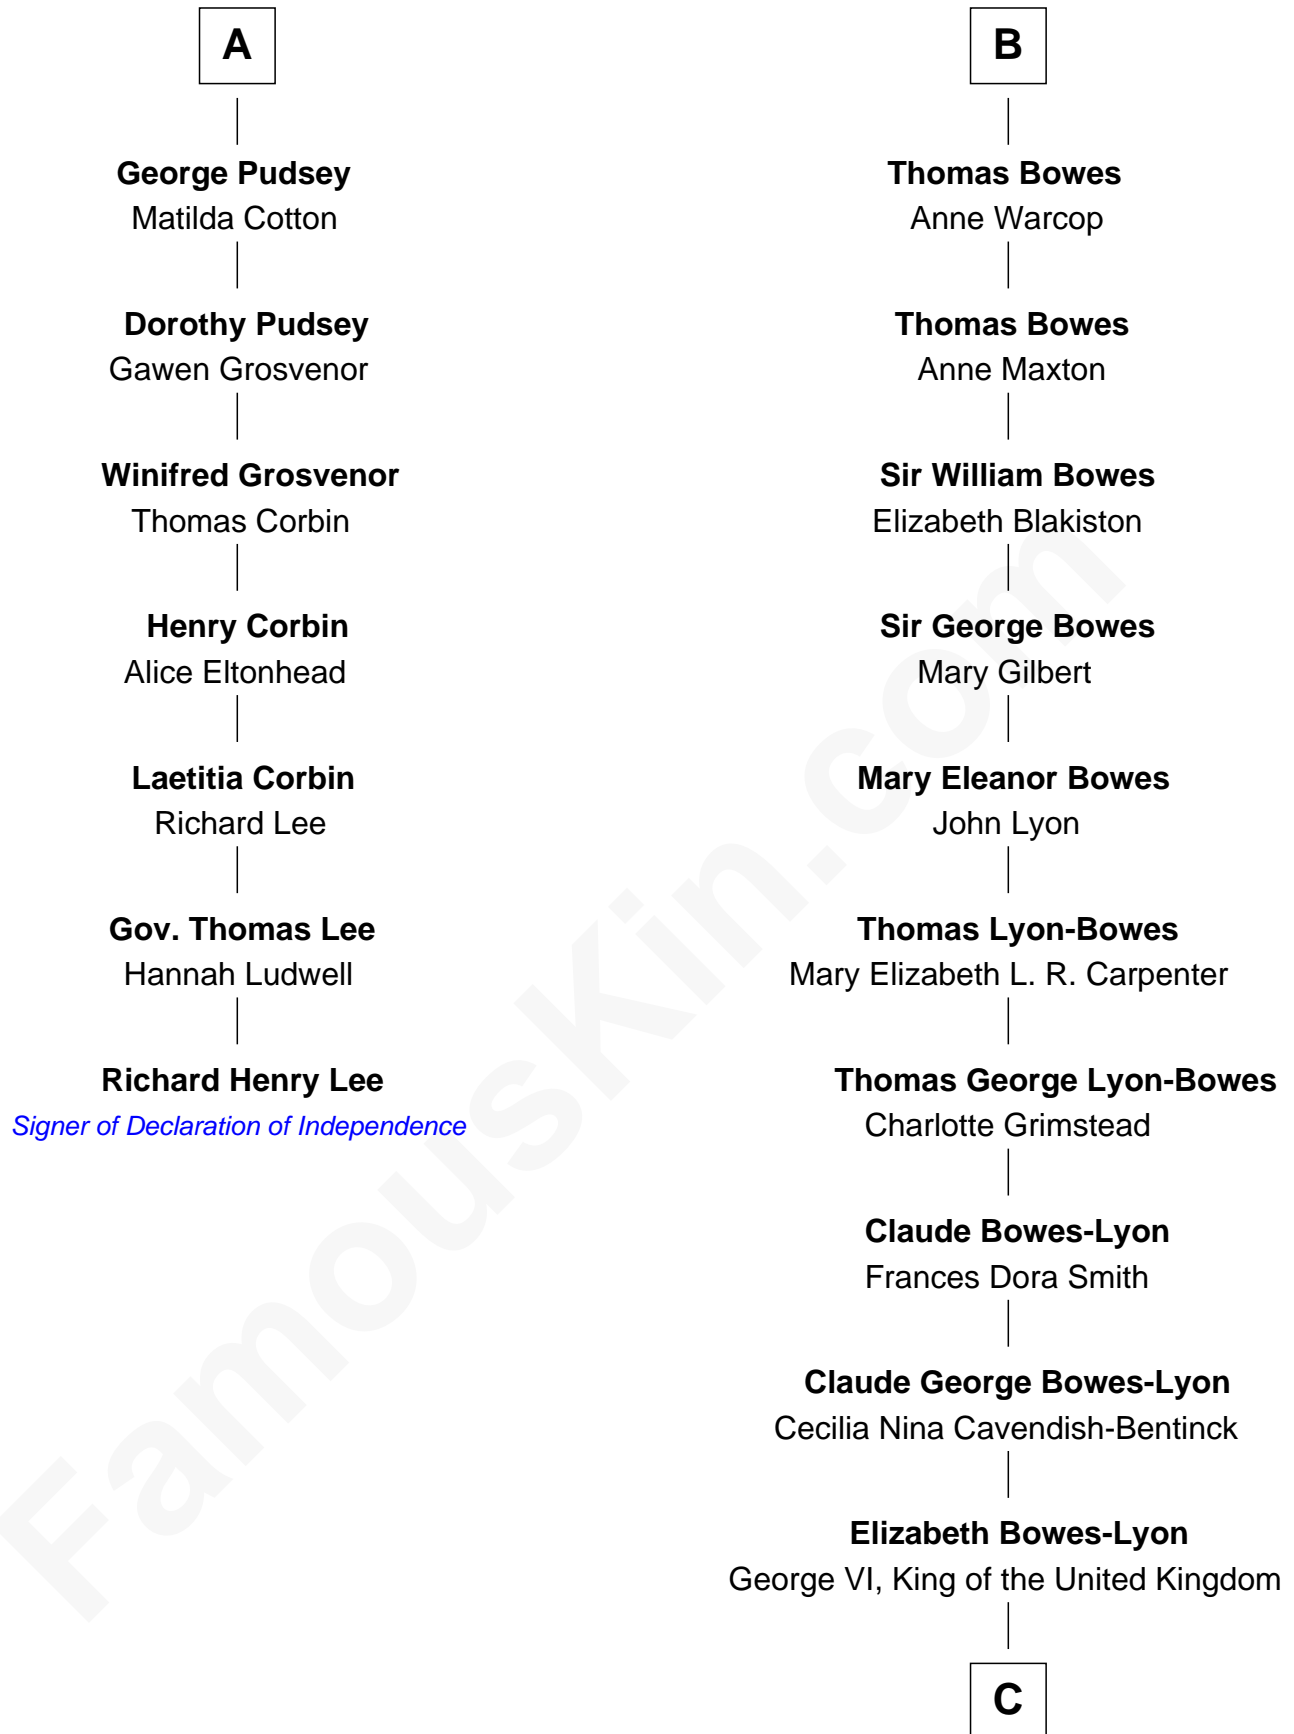

## Relationship Chart of

### Richard Henry Lee

*Signer of the Declaration of Independence*

13th cousin 6 times removed of

**Prince William**  
*Prince of Wales*

C

Elizabeth II, Queen of the United Kingdom

Prince Philip of Edinburgh