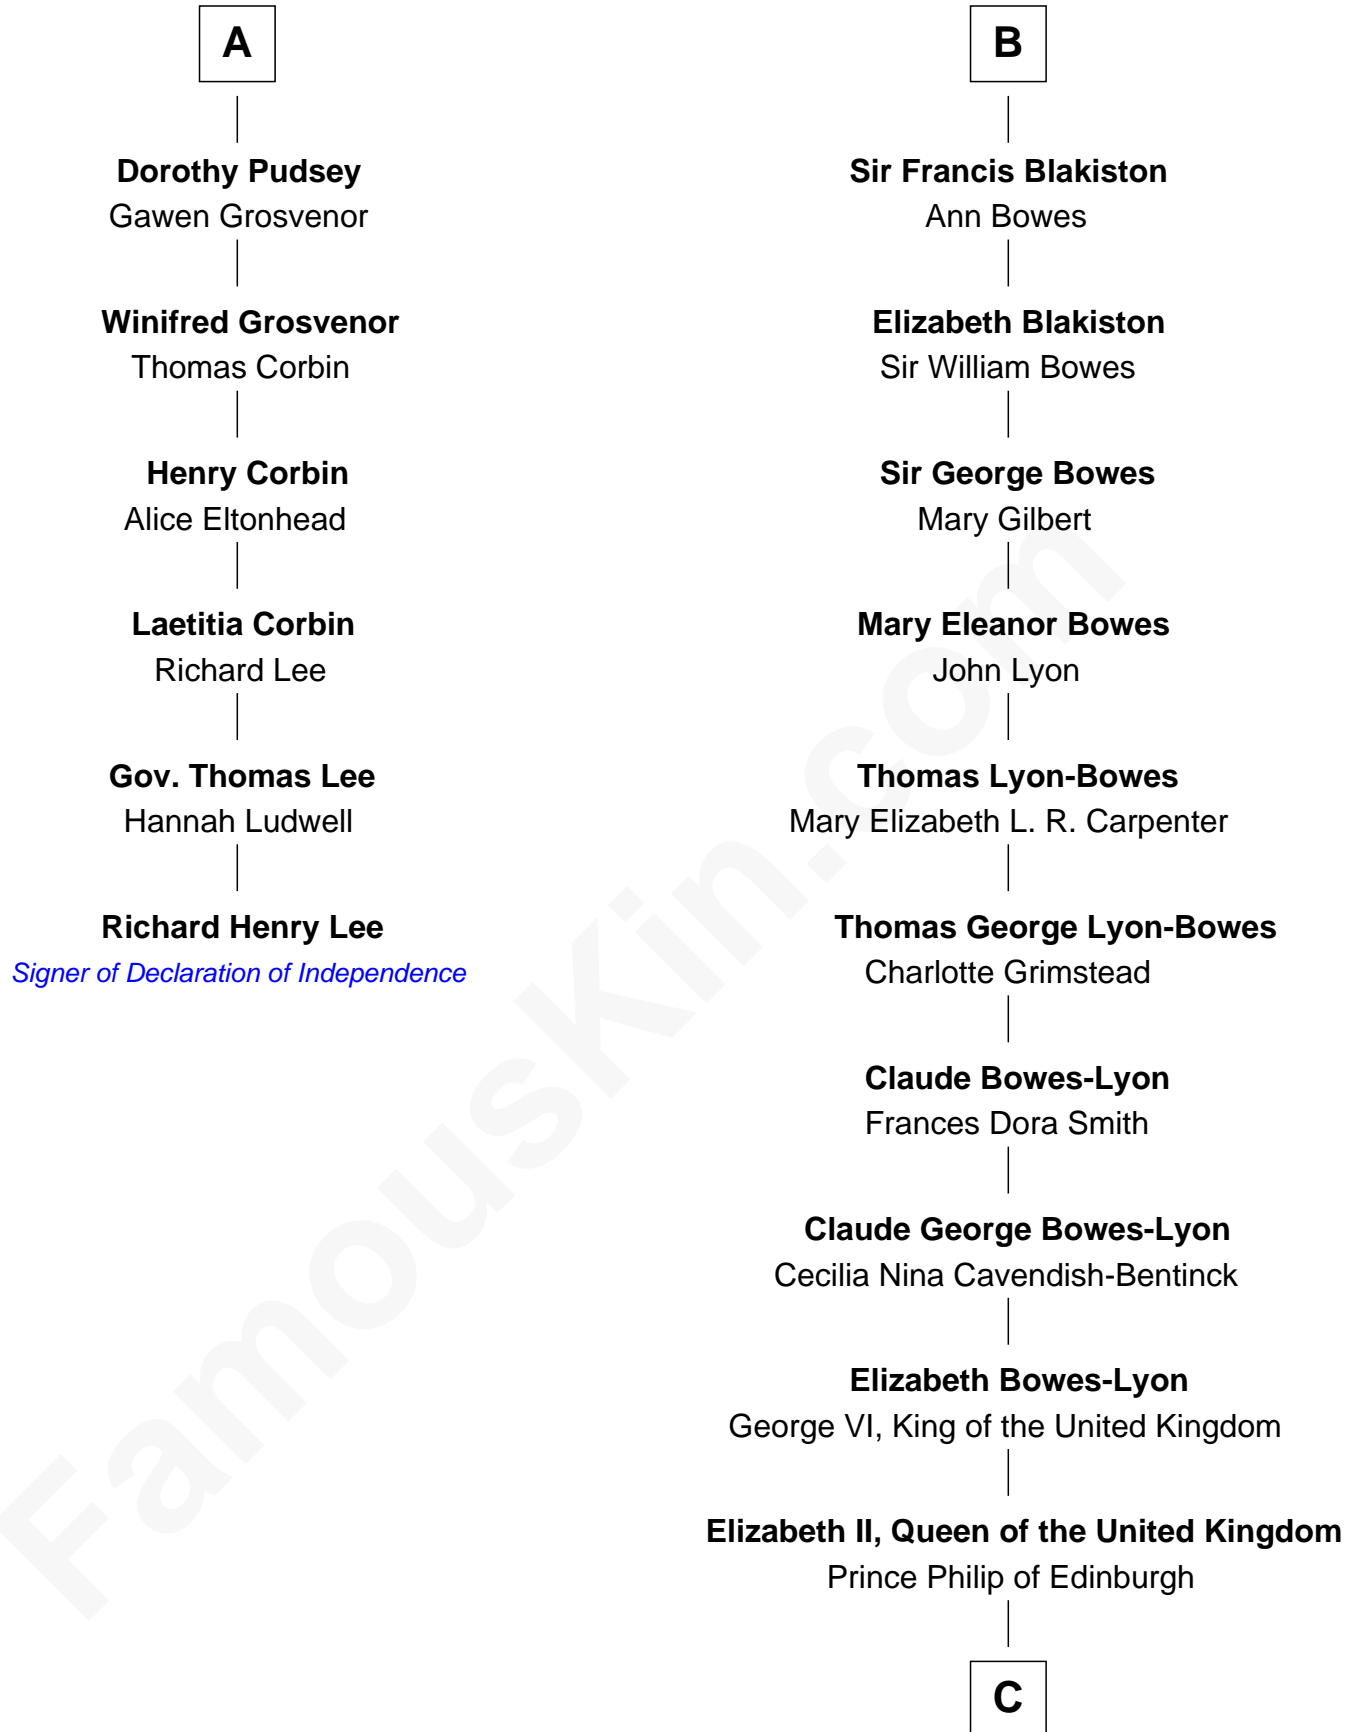

FamousKin.com

Relationship Chart of

Richard Henry Lee

Signer of the Declaration of Independence

12th cousin 6 times removed of

Prince William
Prince of Wales

C

Charles III, King of the United Kingdom

Princess Diana Frances Spencer

Prince William

Prince of Wales

FamousKin.com