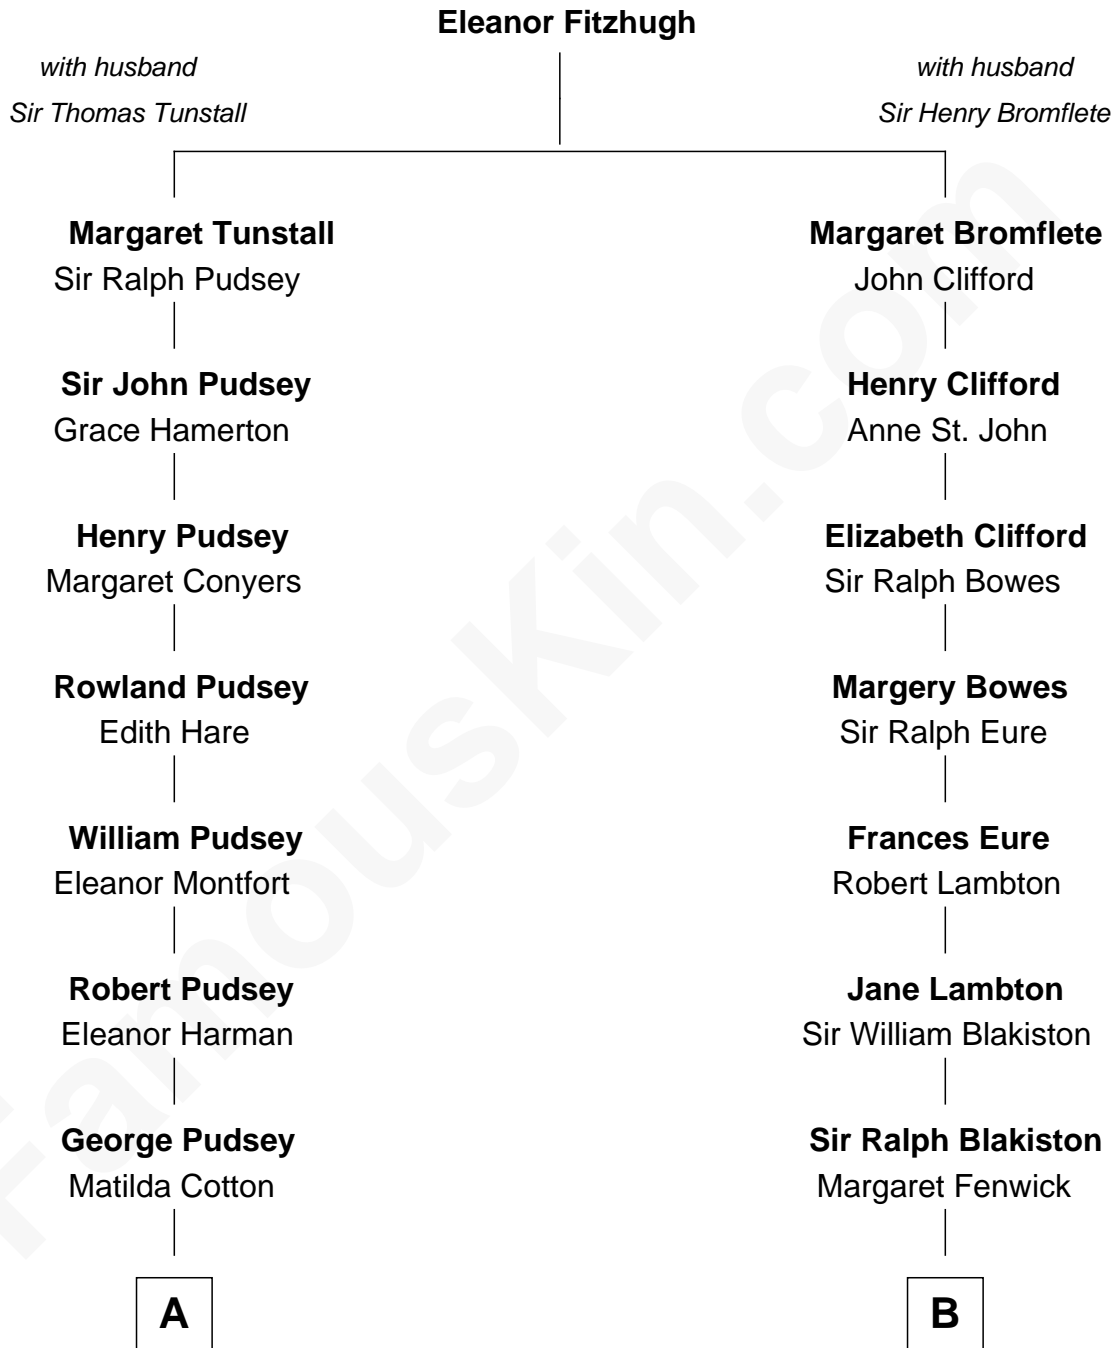

FamousKin.com

Relationship Chart of

Richard Henry Lee

Signer of the Declaration of Independence

12th cousin 6 times removed of

Prince William
Prince of Wales

C

Charles III, King of the United Kingdom

Princess Diana Frances Spencer

Prince William

Prince of Wales

FamousKin.com