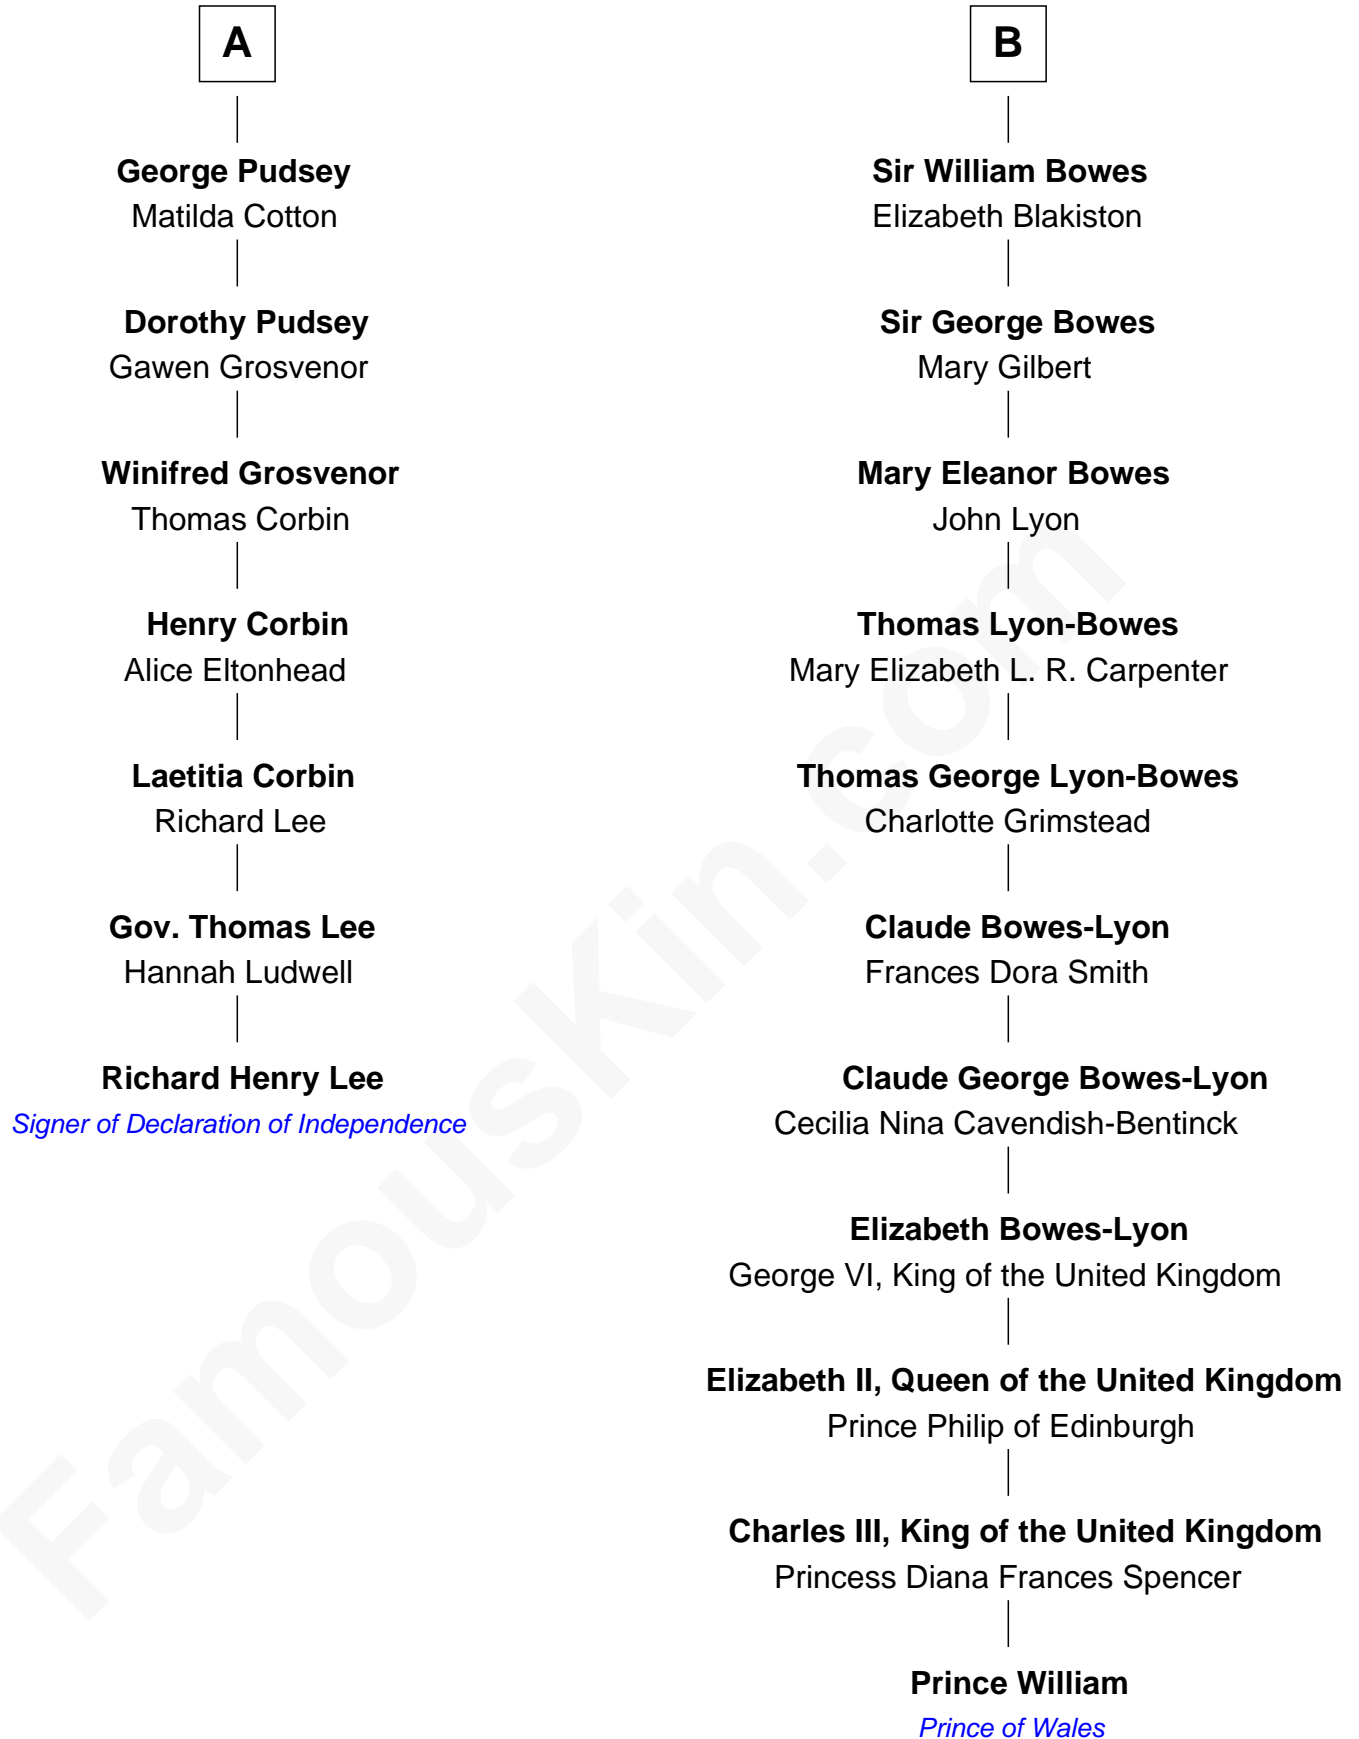

FamousKin.com

Relationship Chart of

Richard Henry Lee

Signer of the Declaration of Independence

13th cousin 4 times removed of

Prince William
Prince of Wales

Henry FitzHugh
Elizabeth Grey

Eleanor Fitzhugh
Sir Thomas Tunstall

Margaret Tunstall
Sir Ralph Pudsey

Sir John Pudsey
Grace Hamerton

Henry Pudsey
Margaret Conyers

Rowland Pudsey
Edith Hare

William Pudsey
Eleanor Montfort

Robert Pudsey
Eleanor Harman

A

Sir William FitzHugh
Margery Willoughby

Maud FitzHugh
Sir William Bowes

Sir Ralph Bowes
Margery Conyers

Richard Bowes
Elizabeth Aske

Sir George Bowes
Jane Talbot

Thomas Bowes
Anne Warcop

Thomas Bowes
Anne Maxton

B

William photo by [InSapphoWeTrust](#) [\(CC BY-SA 2.0\)](#)