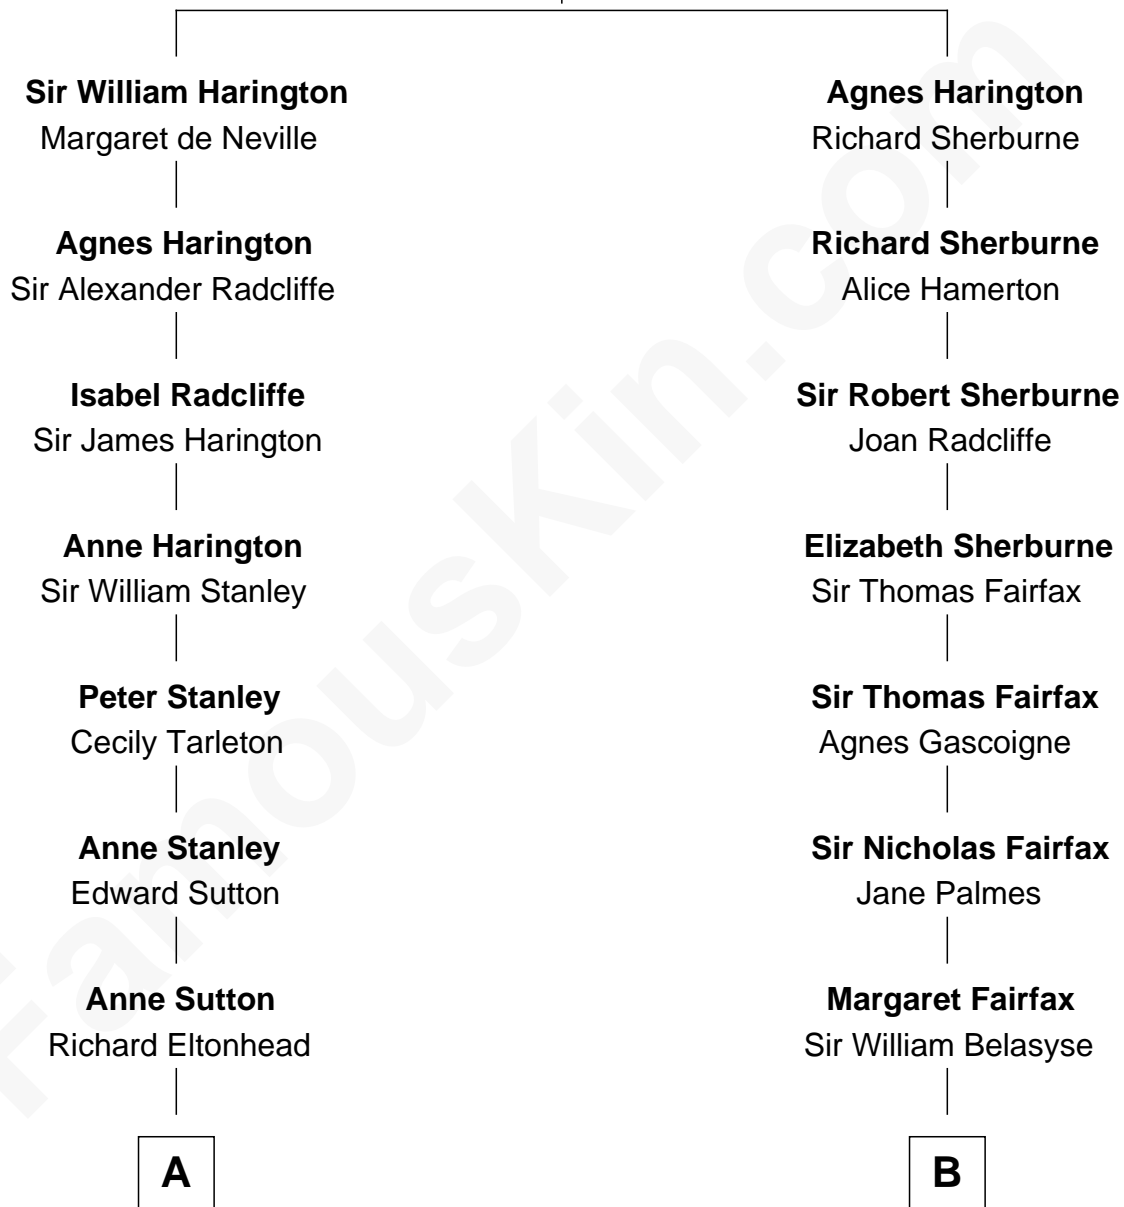

## Relationship Chart of

### Richard Henry Lee

*Signer of the Declaration of Independence*

10th cousin 10 times removed of

### Prince William

*Prince of Wales*

**Sir Nicholas Harington**

Isabel English

C

**Albert Edward John Spencer**

Cynthia Elinor Beatrix Hamilton

**Edward John Spencer**

Frances Ruth Burke Roche

**Princess Diana Frances Spencer**

Charles III, King of the United Kingdom

**Prince William**

*Prince of Wales*