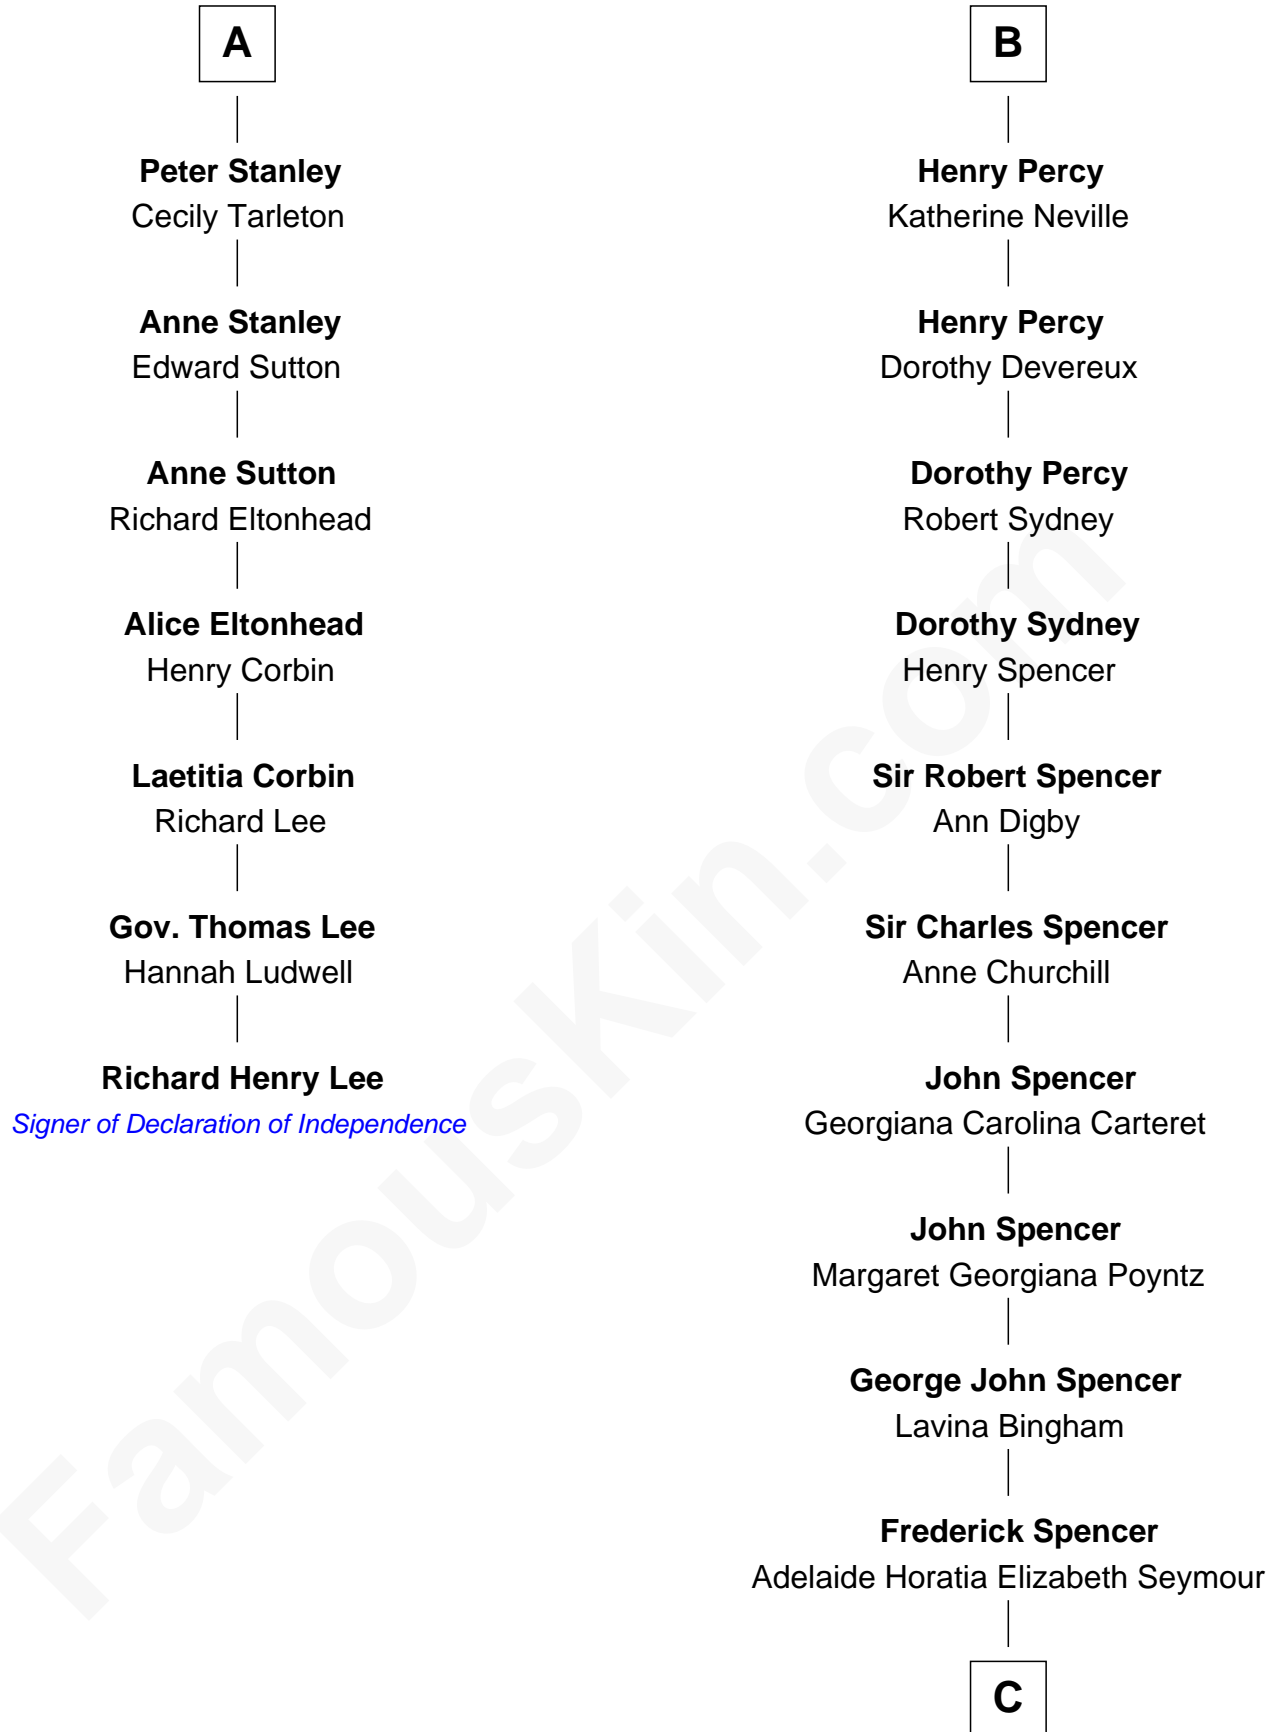

FamousKin.com

Relationship Chart of

Richard Henry Lee

Signer of the Declaration of Independence

13th cousin 8 times removed of

Prince William
Prince of Wales

Sir Robert de Holland
Maude la Zouche

Maude de Holland
Sir Thomas de Swinnerton

Sir Robert de Swinnerton
Elizabeth de Beke

Maud de Swinnerton
Sir John Savage

Mary Savage
William Stanley

William Stanley
Alice Hoghton

Sir William Stanley
Agnes Grosvenor

Sir William Stanley
Anne Harington

A

Thomas Holand
Joan Plantagenet

Sir Thomas de Holand
Alice Fitzalan

Margaret de Holand
Sir John Beaufort

Edmund Beaufort
Eleanor Beauchamp

Eleanor Beaufort
Sir Robert Spencer

Catherine Spencer
Henry Algernon Percy

Sir Thomas Percy
Eleanor Harbottle

B

C

Charles Robert Spencer

Margaret Baring

Albert Edward John Spencer

Cynthia Elinor Beatrix Hamilton

Edward John Spencer