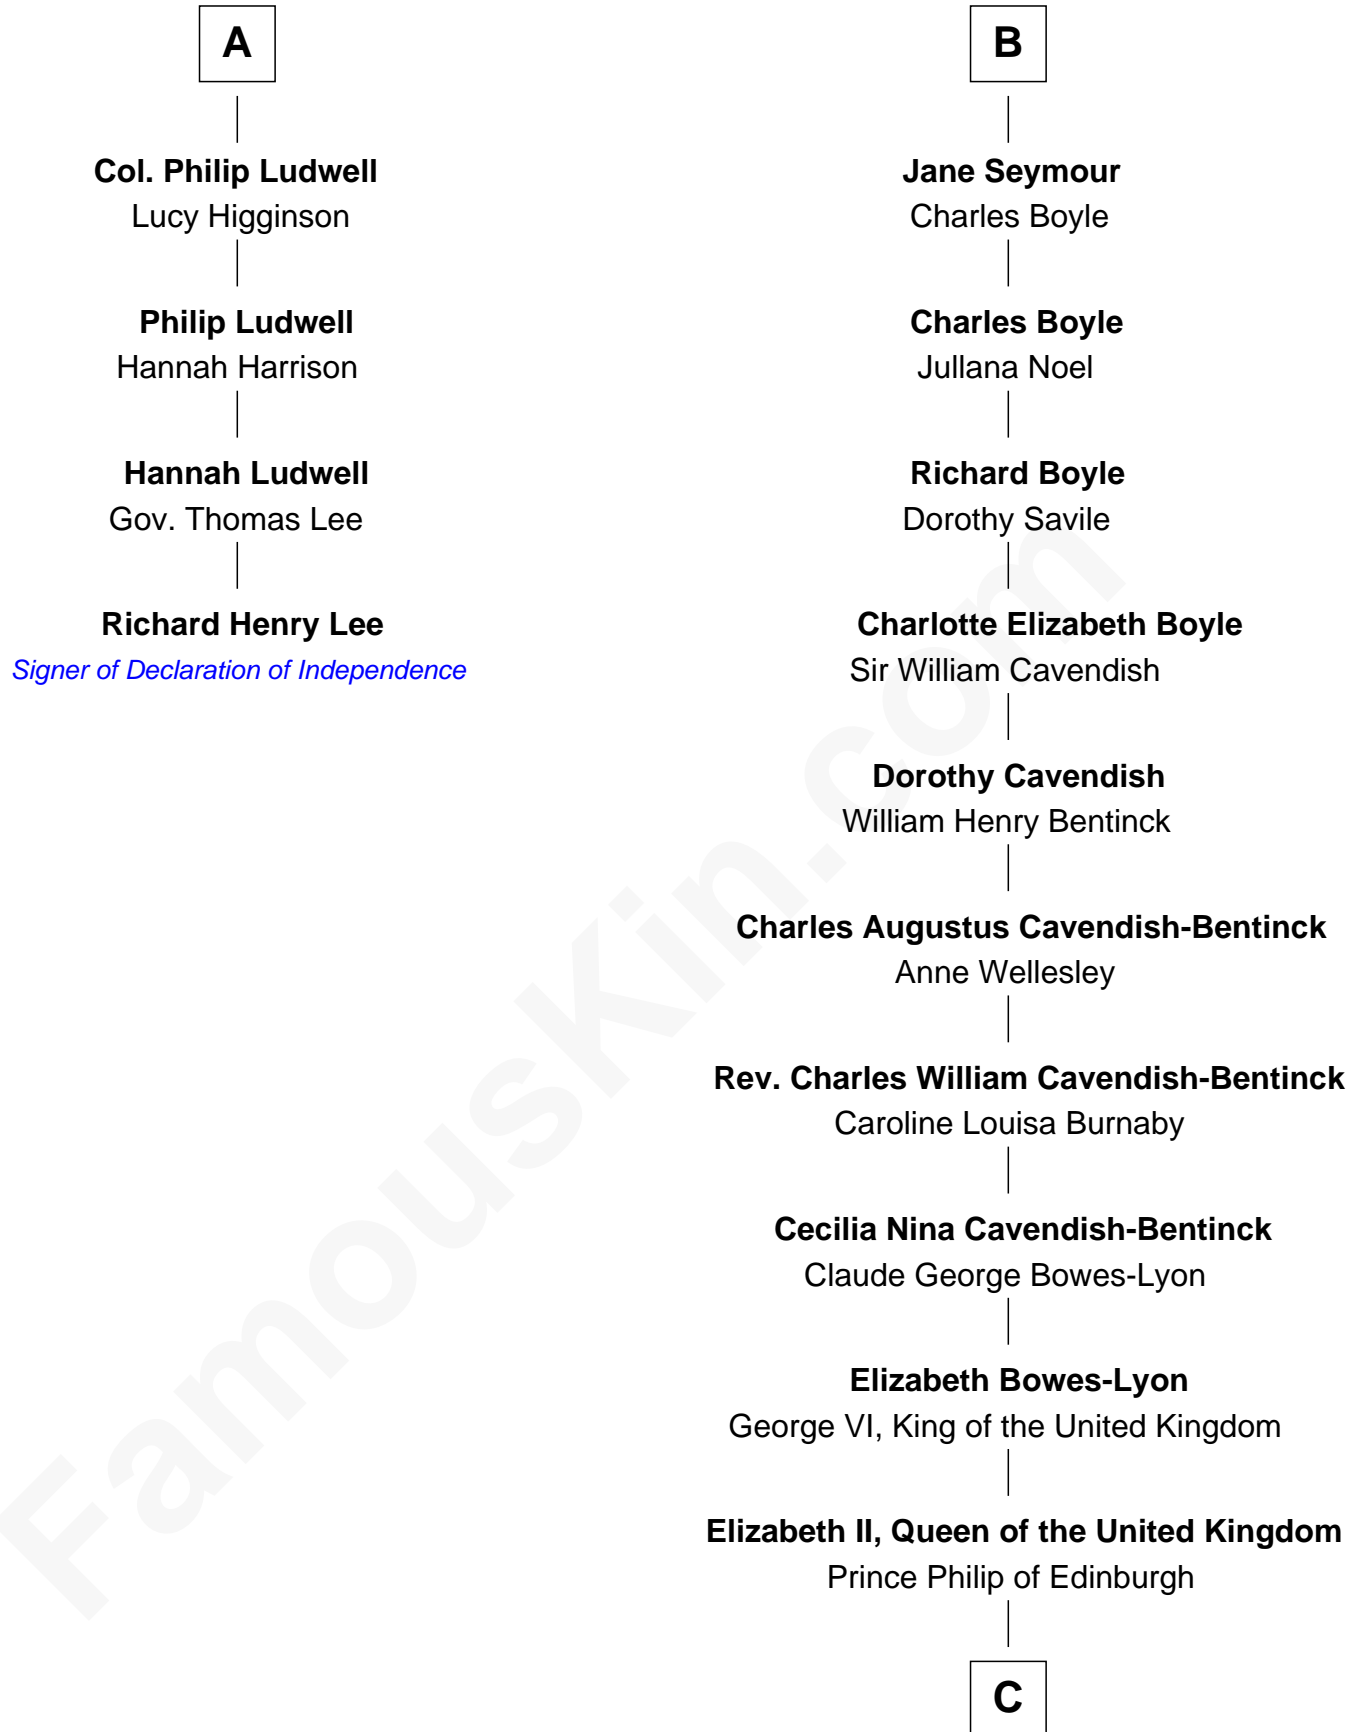

FamousKin.com

Relationship Chart of

Richard Henry Lee

Signer of the Declaration of Independence

10th cousin 8 times removed of

Prince William
Prince of Wales

William Darrell
Elizabeth Calston

Constantine Darrell

Elizabeth Darrell

Sir John Seymour

Sir John Seymour

Margery Wentworth

Edward Seymour

Anne Stanhope

Edward Seymour

Katherine Grey

Edward Seymour

Honora Rogers

Sir William Seymour

Frances Devereux

B

C

Charles III, King of the United Kingdom

Princess Diana Frances Spencer