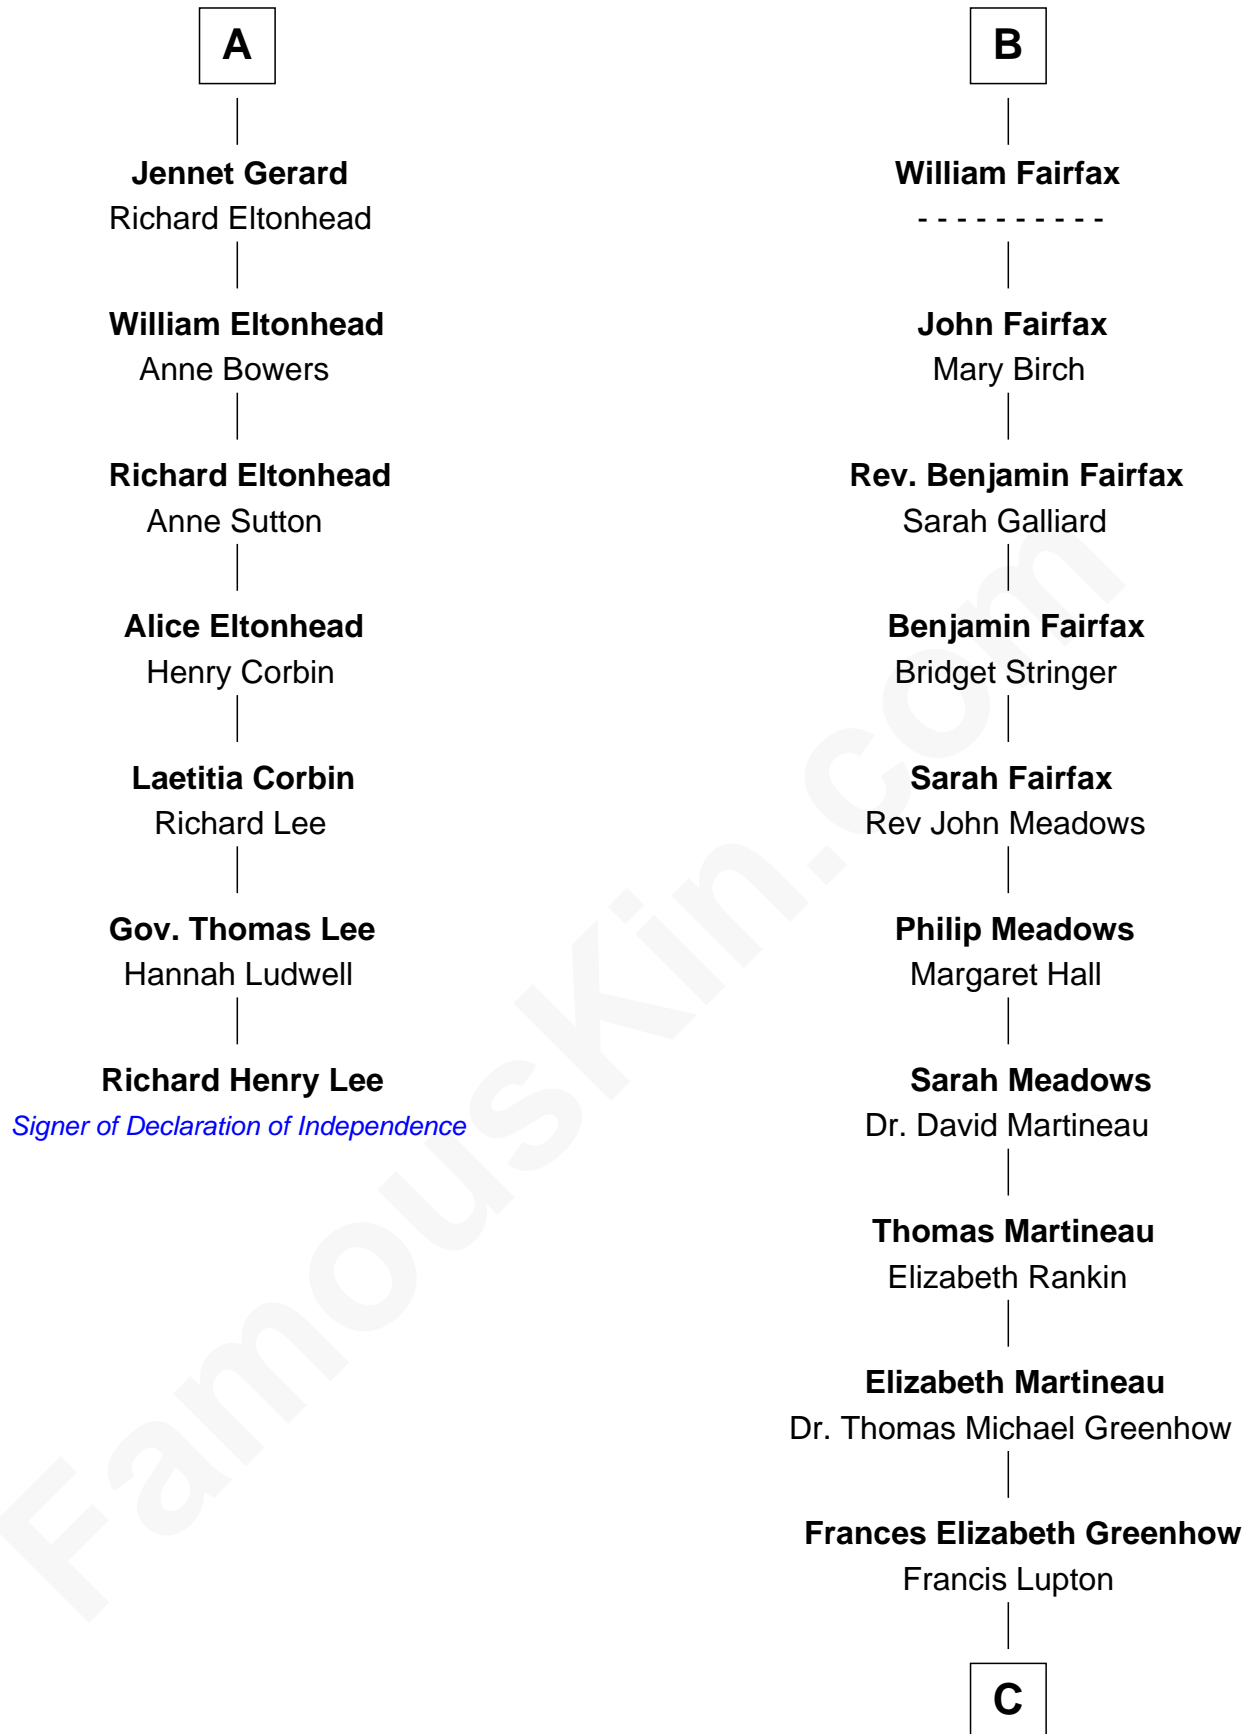

FamousKin.com

Relationship Chart of

Richard Henry Lee

Signer of the Declaration of Independence

13th cousin 8 times removed of

Catherine Middleton

Princess of Wales

Henry Plantagenet

Sir Henry Percy

Eleanor Poynings

Margaret Percy

Sir William Gascoigne

Agnes Gascoigne

Sir Thomas Fairfax

B

C