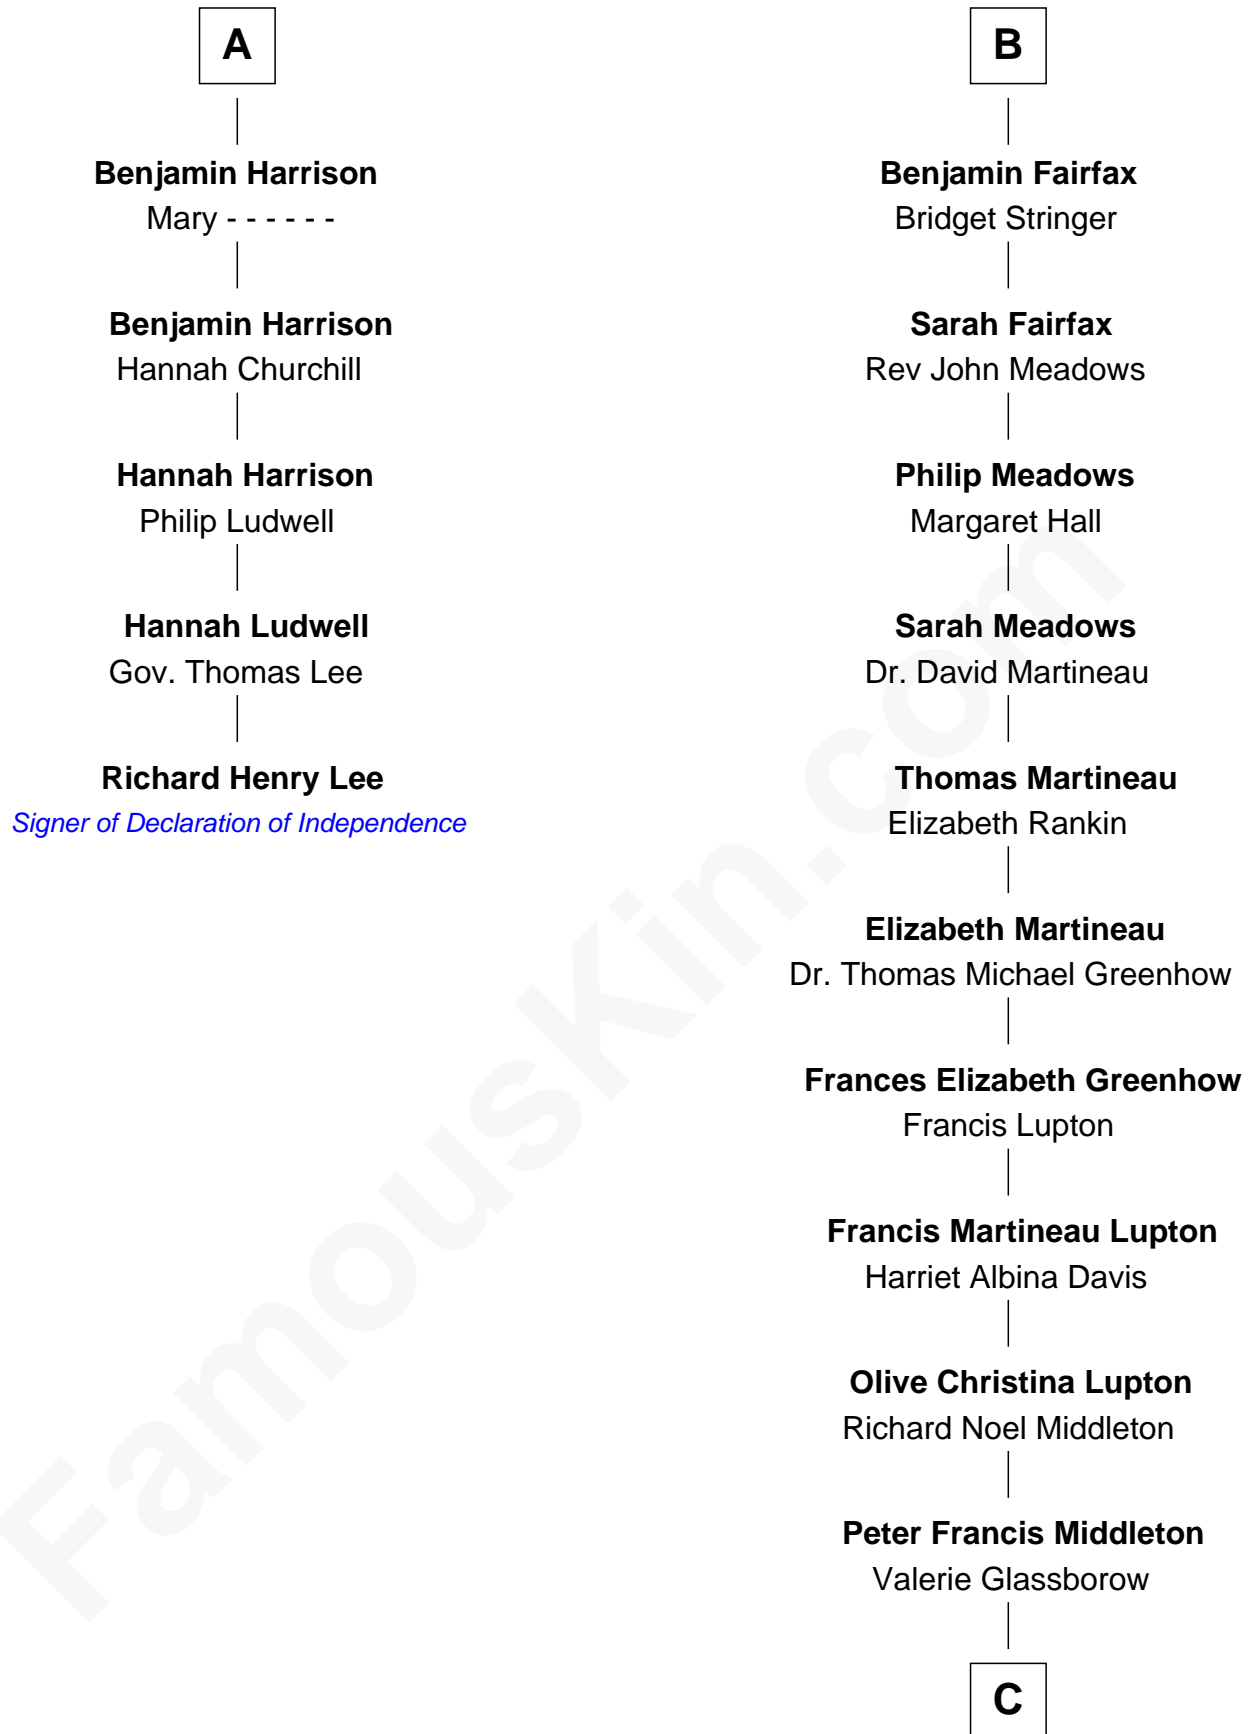

## Relationship Chart of

### Richard Henry Lee

*Signer of the Declaration of Independence*

11th cousin 7 times removed of

### Catherine Middleton

*Princess of Wales*

Michael Francis Middleton  
Carole Elizabeth Goldsmith

Catherine Middleton  
*Princess of Wales*

FamousKin.com