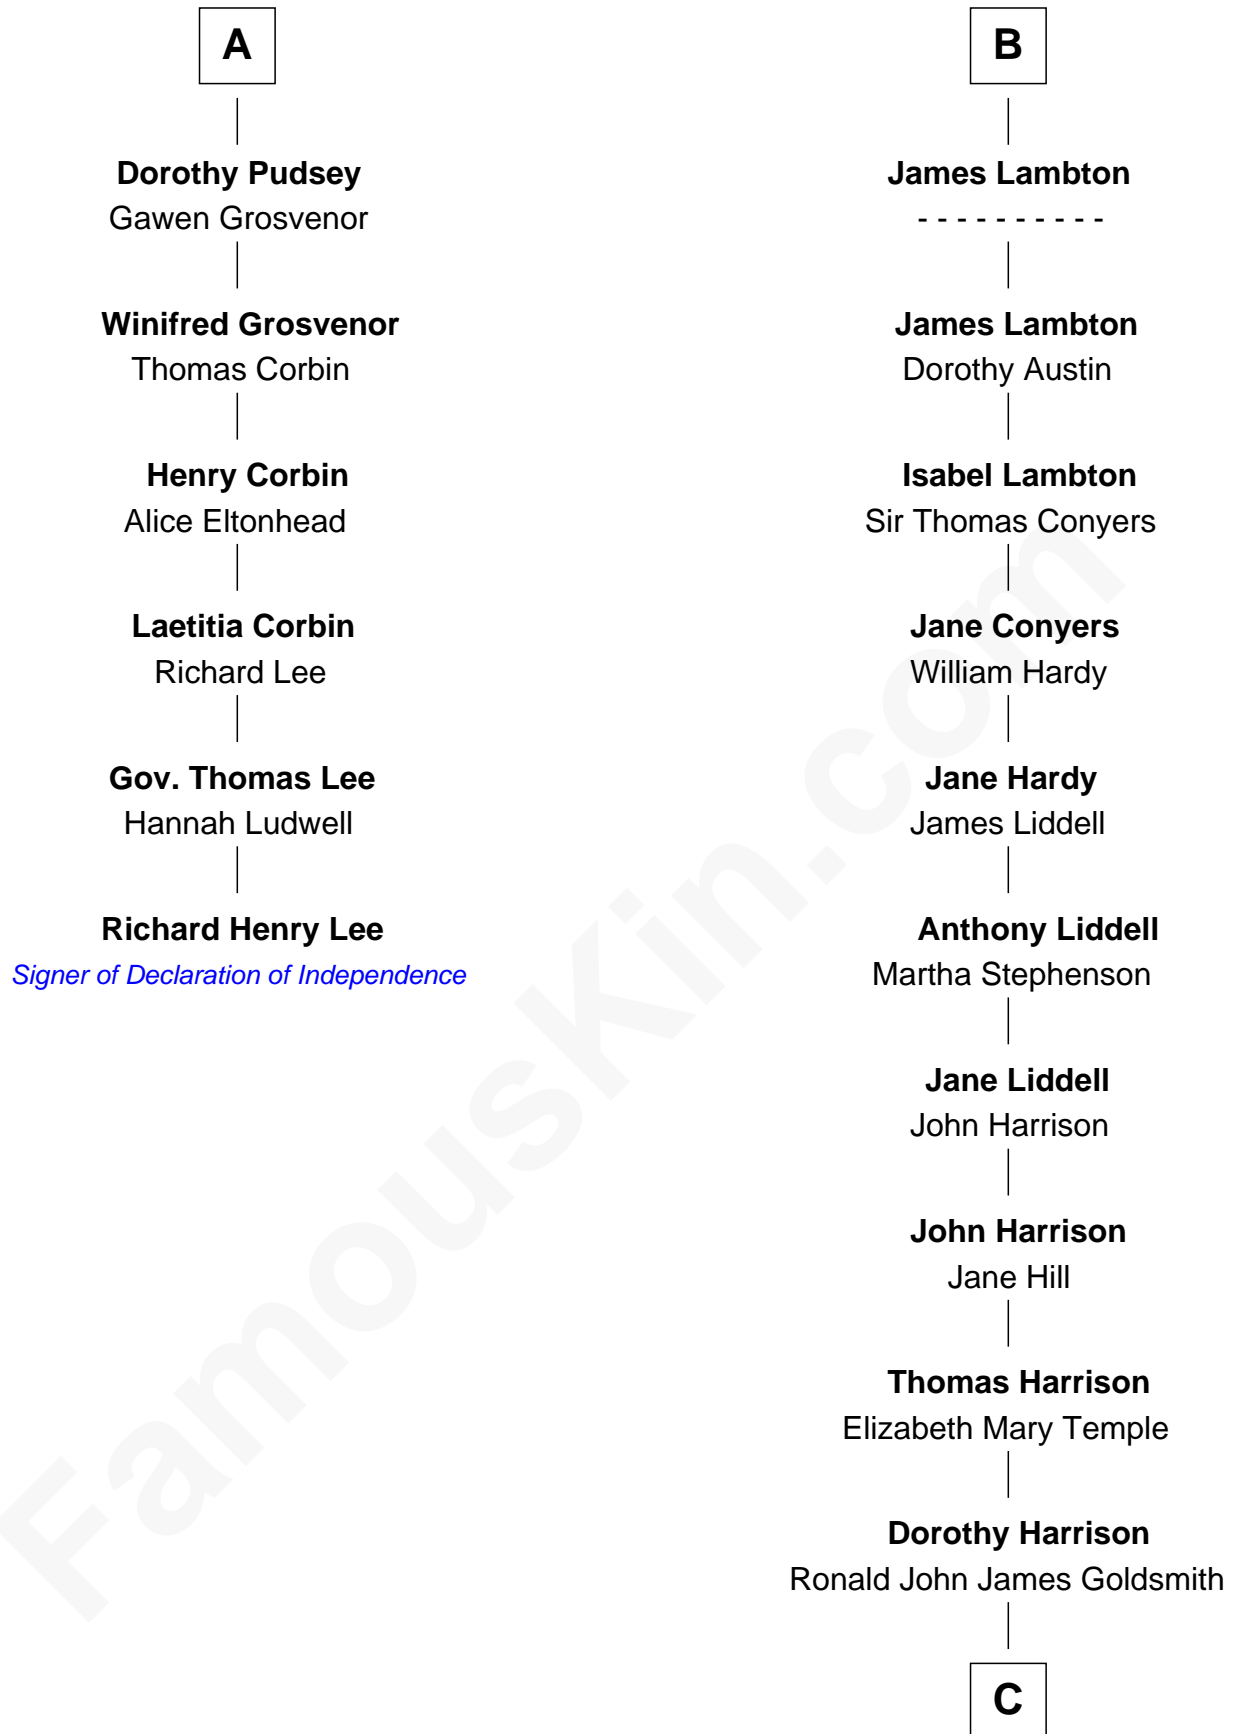

FamousKin.com

Relationship Chart of

Richard Henry Lee

Signer of the Declaration of Independence

12th cousin 6 times removed of

Catherine Middleton
Princess of Wales

C

Carole Elizabeth Goldsmith

Michael Francis Middleton

Catherine Middleton

Princess of Wales

FamousKin.com