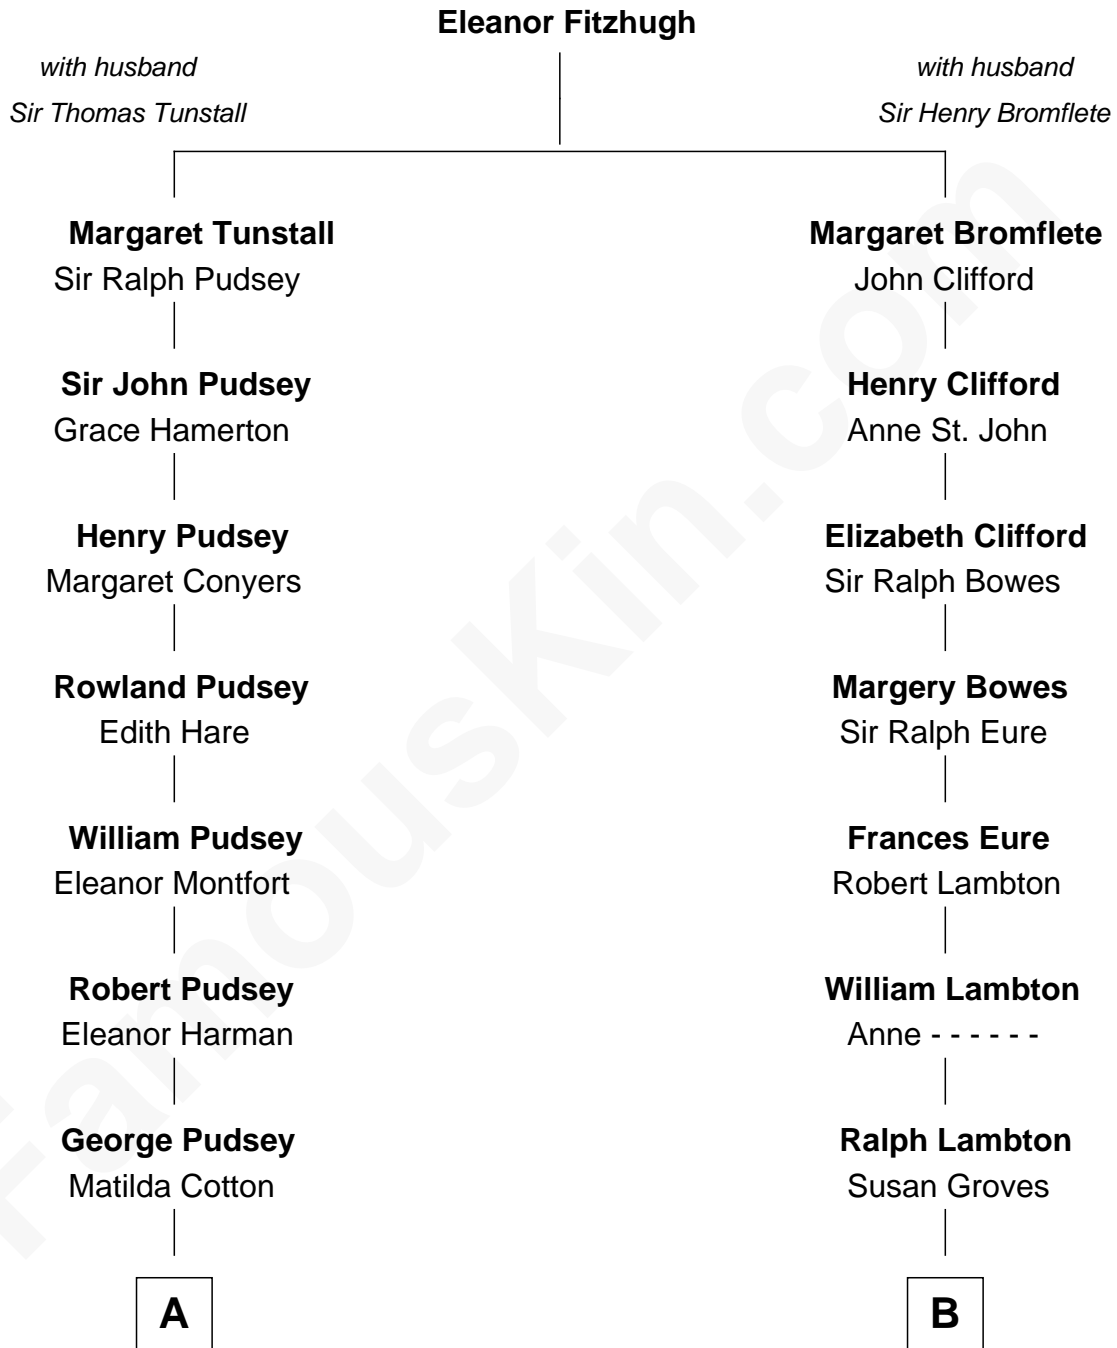

FamousKin.com

Relationship Chart of

Richard Henry Lee

Signer of the Declaration of Independence

12th cousin 6 times removed of

Catherine Middleton
Princess of Wales

C

Carole Elizabeth Goldsmith

Michael Francis Middleton

Catherine Middleton

Princess of Wales

FamousKin.com