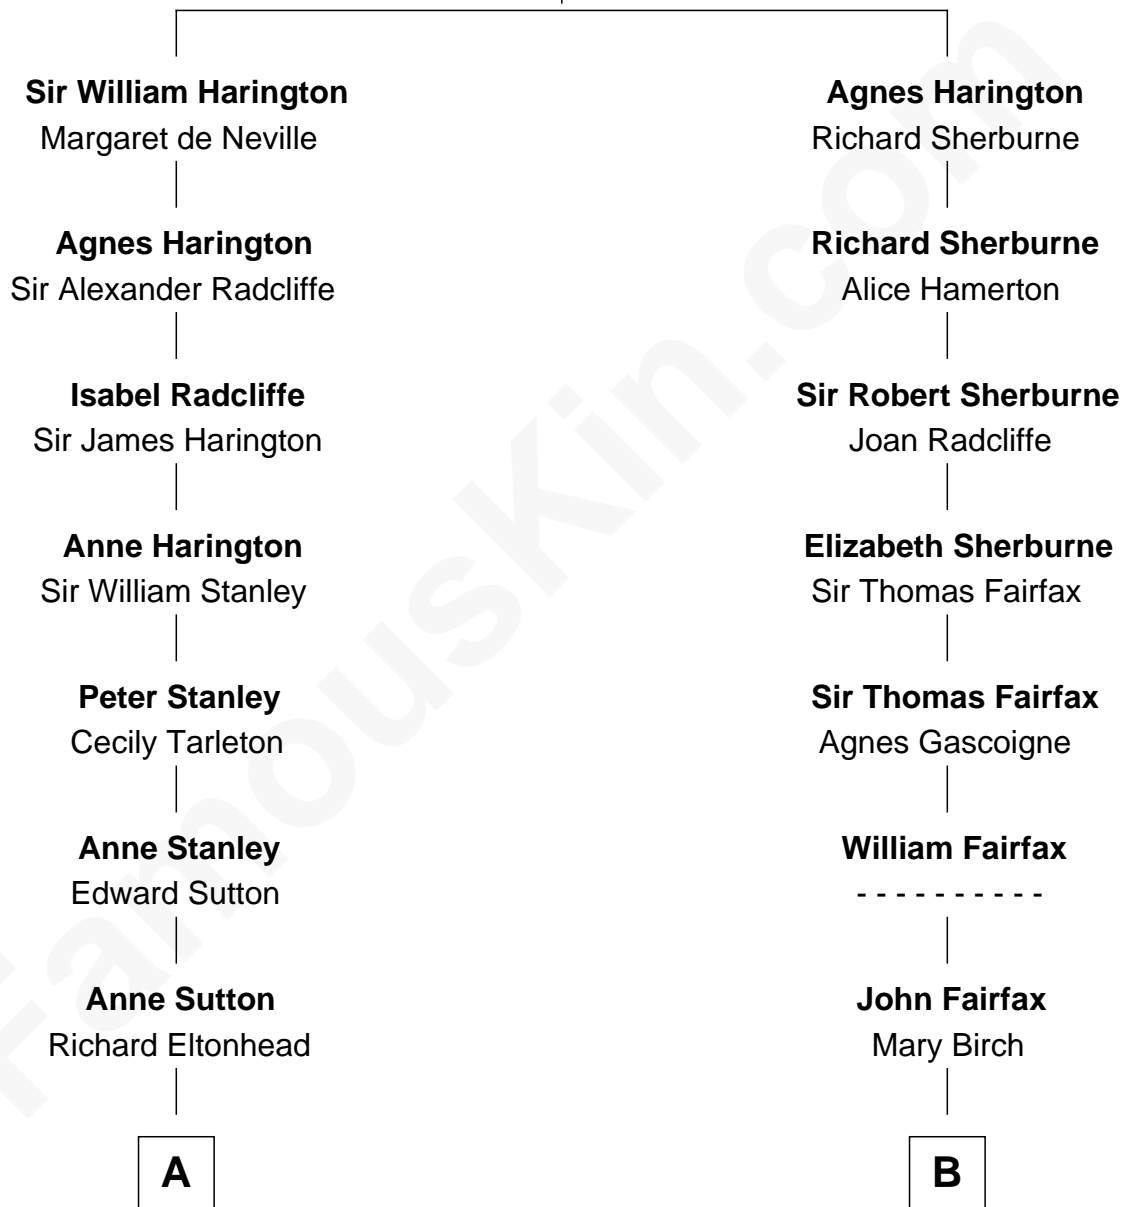

FamousKin.com

Relationship Chart of

Richard Henry Lee

Signer of the Declaration of Independence

10th cousin 9 times removed of

Catherine Middleton

Princess of Wales

Sir Nicholas Harington

Isabel English

C

Peter Francis Middleton

Valerie Glassborow

Michael Francis Middleton

Carole Elizabeth Goldsmith

Catherine Middleton

Princess of Wales