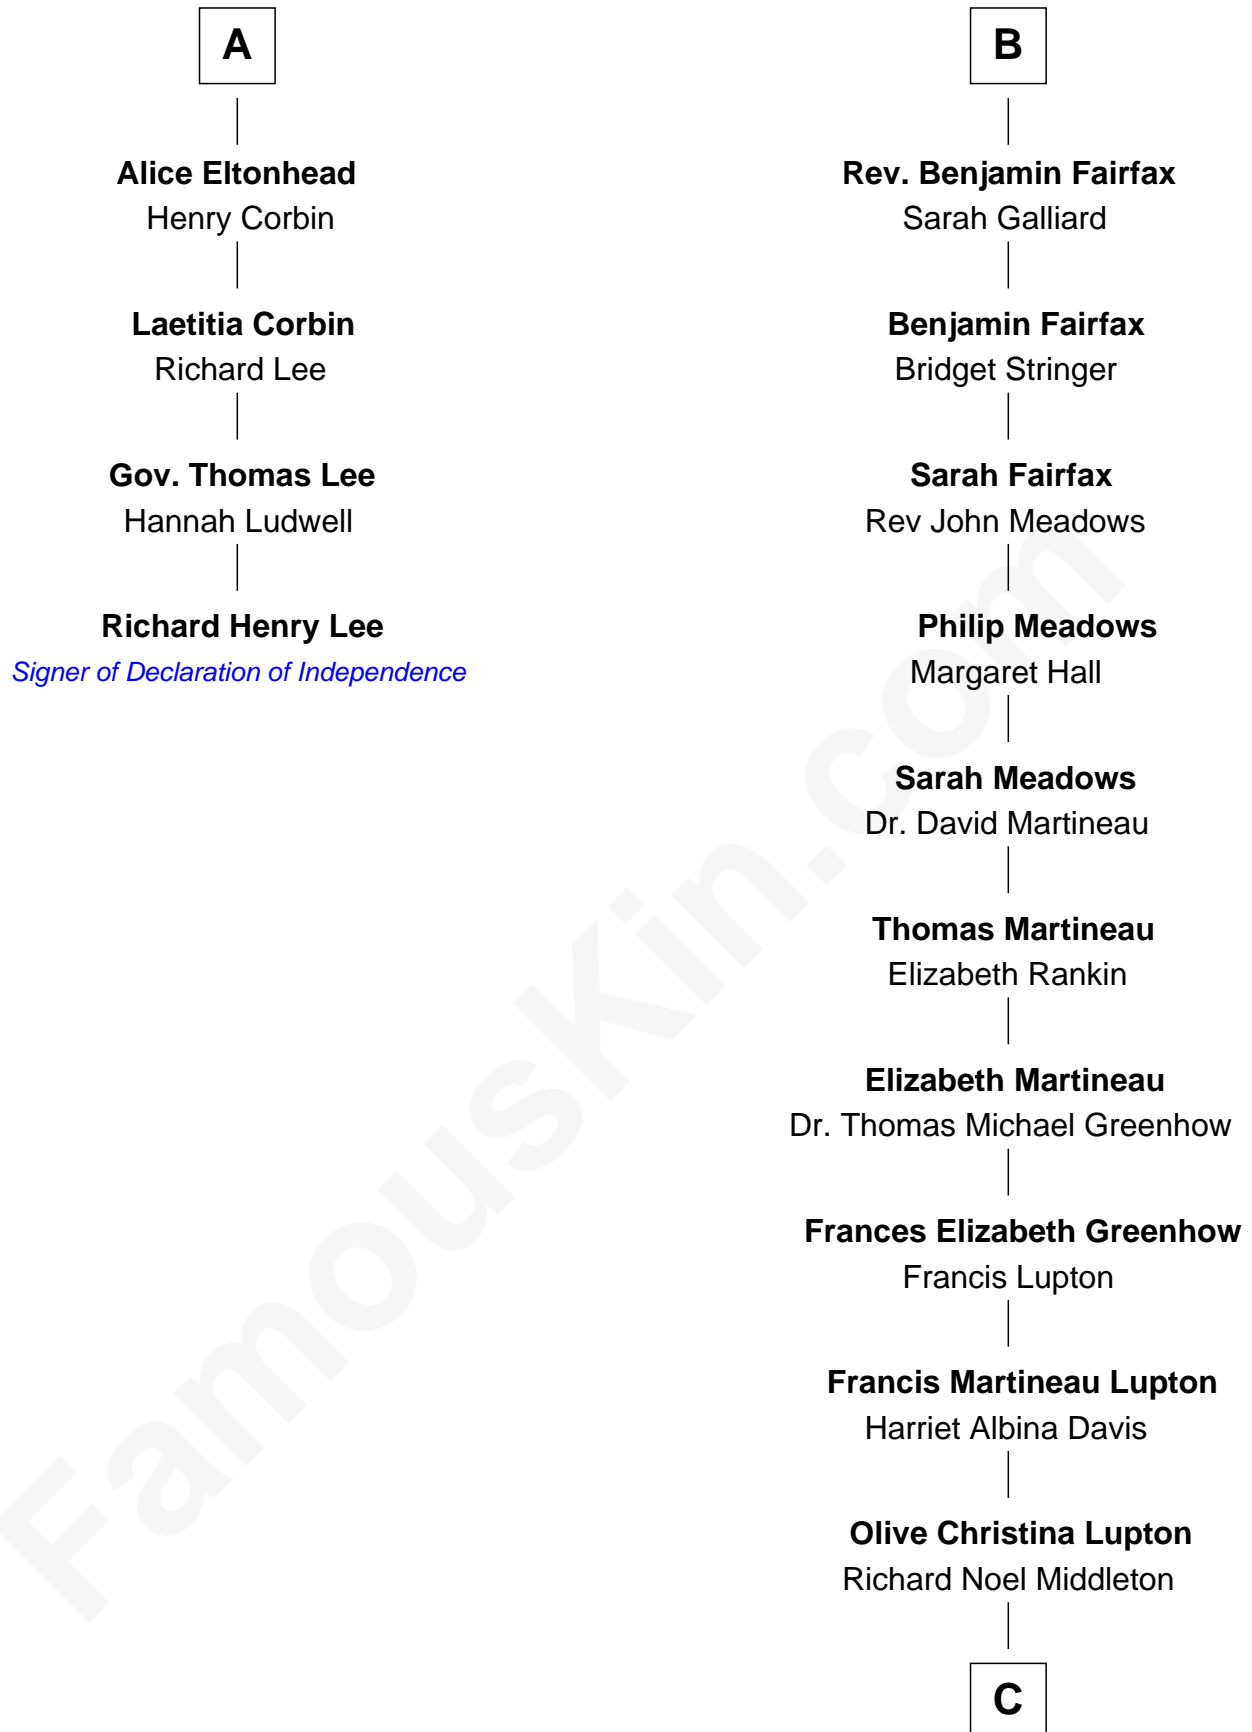

FamousKin.com

Relationship Chart of

Richard Henry Lee

Signer of the Declaration of Independence

10th cousin 9 times removed of

Catherine Middleton

Princess of Wales

Sir Nicholas Harington

Isabel English

C

Peter Francis Middleton

Valerie Glassborow

Michael Francis Middleton

Carole Elizabeth Goldsmith

Catherine Middleton

Princess of Wales