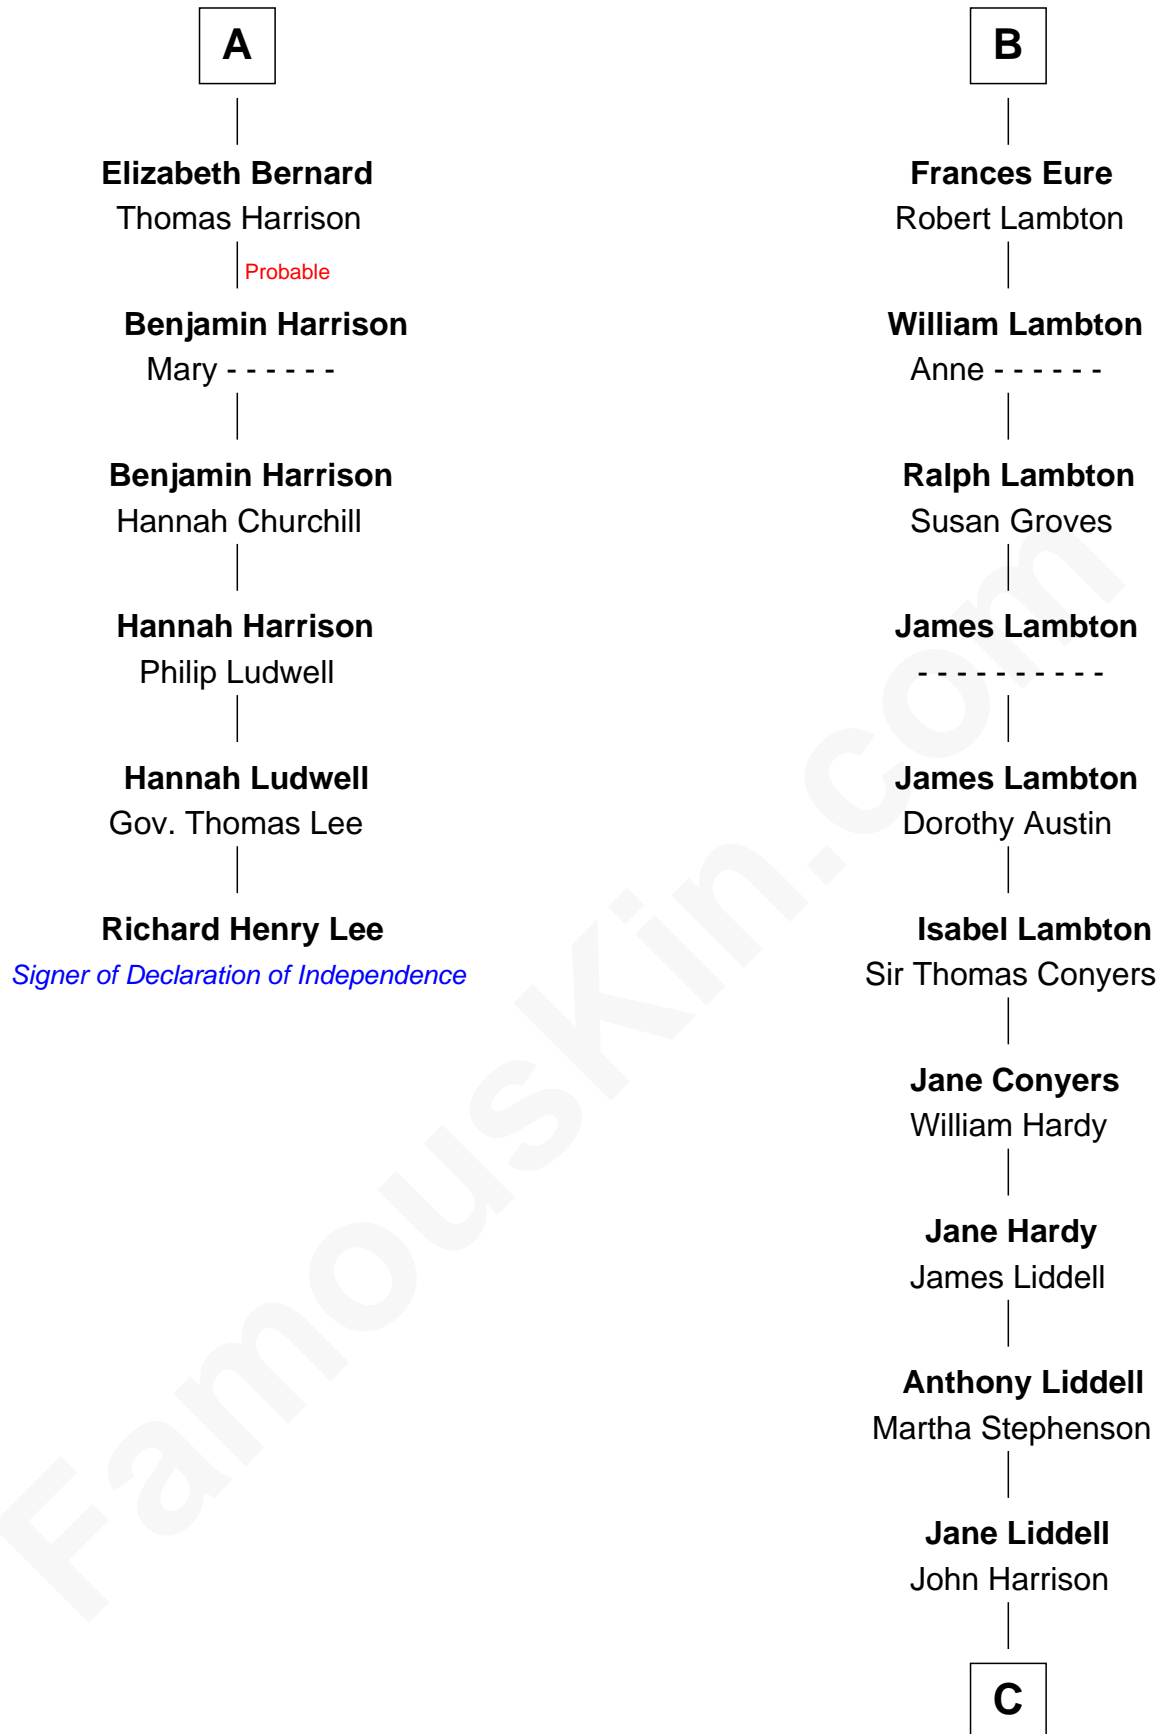

FamousKin.com

Relationship Chart of

Richard Henry Lee

Signer of the Declaration of Independence

12th cousin 9 times removed of

Catherine Middleton

Princess of Wales

John de Welles

John de Welles

Eleanor de Mowbray

Eudo de Welles

Maud de Greystoke

Sir Lionel de Welles

Joan de Waterton

Cecily de Welles

Sir Robert Willoughby

Sir Christopher Willoughby

Margaret Jenney

Elizabeth Willoughby

Sir William Eure

Sir Ralph Eure

Margery Bowes

B

C

John Harrison

Jane Hill

Thomas Harrison

Elizabeth Mary Temple

Dorothy Harrison

Ronald John James Goldsmith

Carole Elizabeth Goldsmith

Michael Francis Middleton