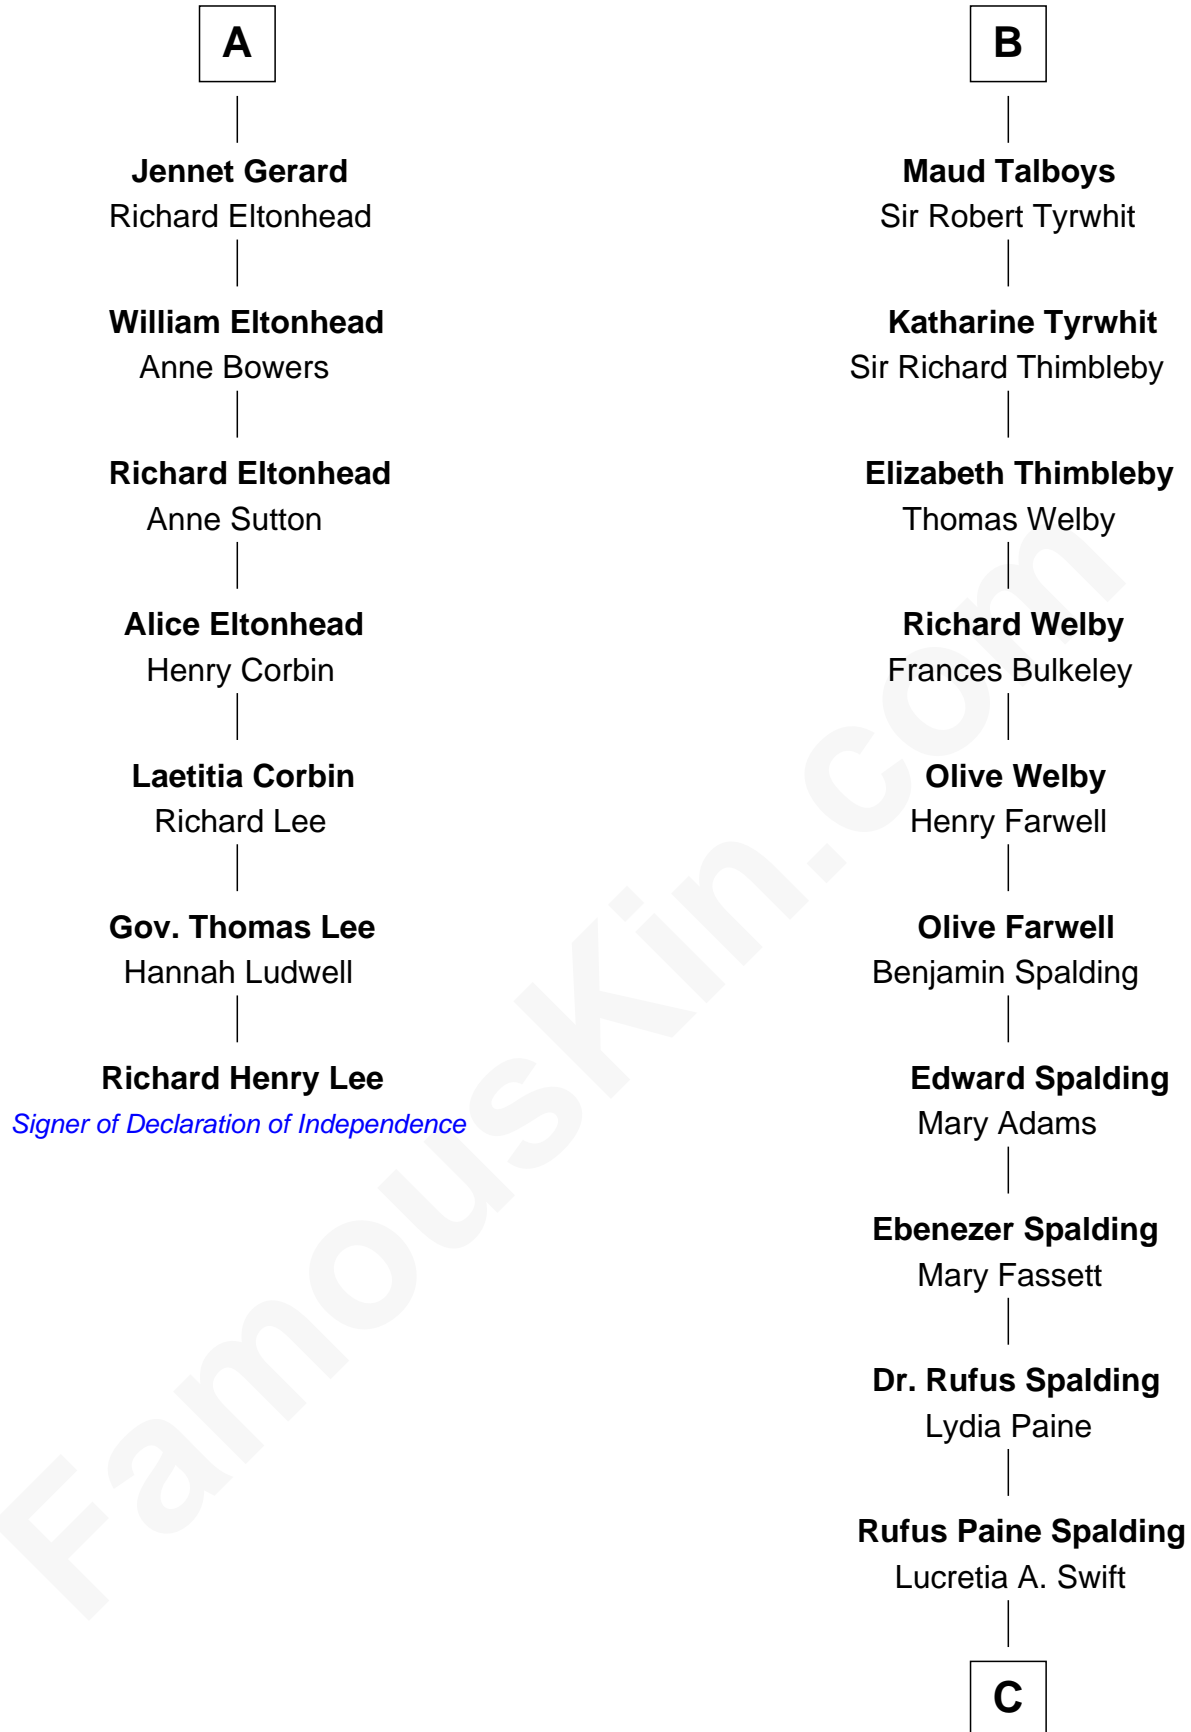

Sir Robert Goushill

**Joan Goushill**

Sir Thomas Stanley

**Katherine Stanley**

Sir John Savage

**Dulcia Savage**

Sir Henry Bold

**Maud Bold**

Thomas Gerard

**A**

**Joan of Lancaster**

John de Mowbray

**John de Mowbray**

Elizabeth de Segrave

**Joan de Mowbray**

Sir Thomas Grey

**Maud Grey**

Sir Robert Ogle

**Anne Ogle**

Sir William Heron

**Elizabeth Heron**

Sir John Heron

**Elizabeth Heron**

Sir Robert Talboys

**B**

**C**

**Emily Swift Spalding**  
Luther Day

**William Rufus Day**  
*36th U.S. Secretary of State*

FamousKin.com