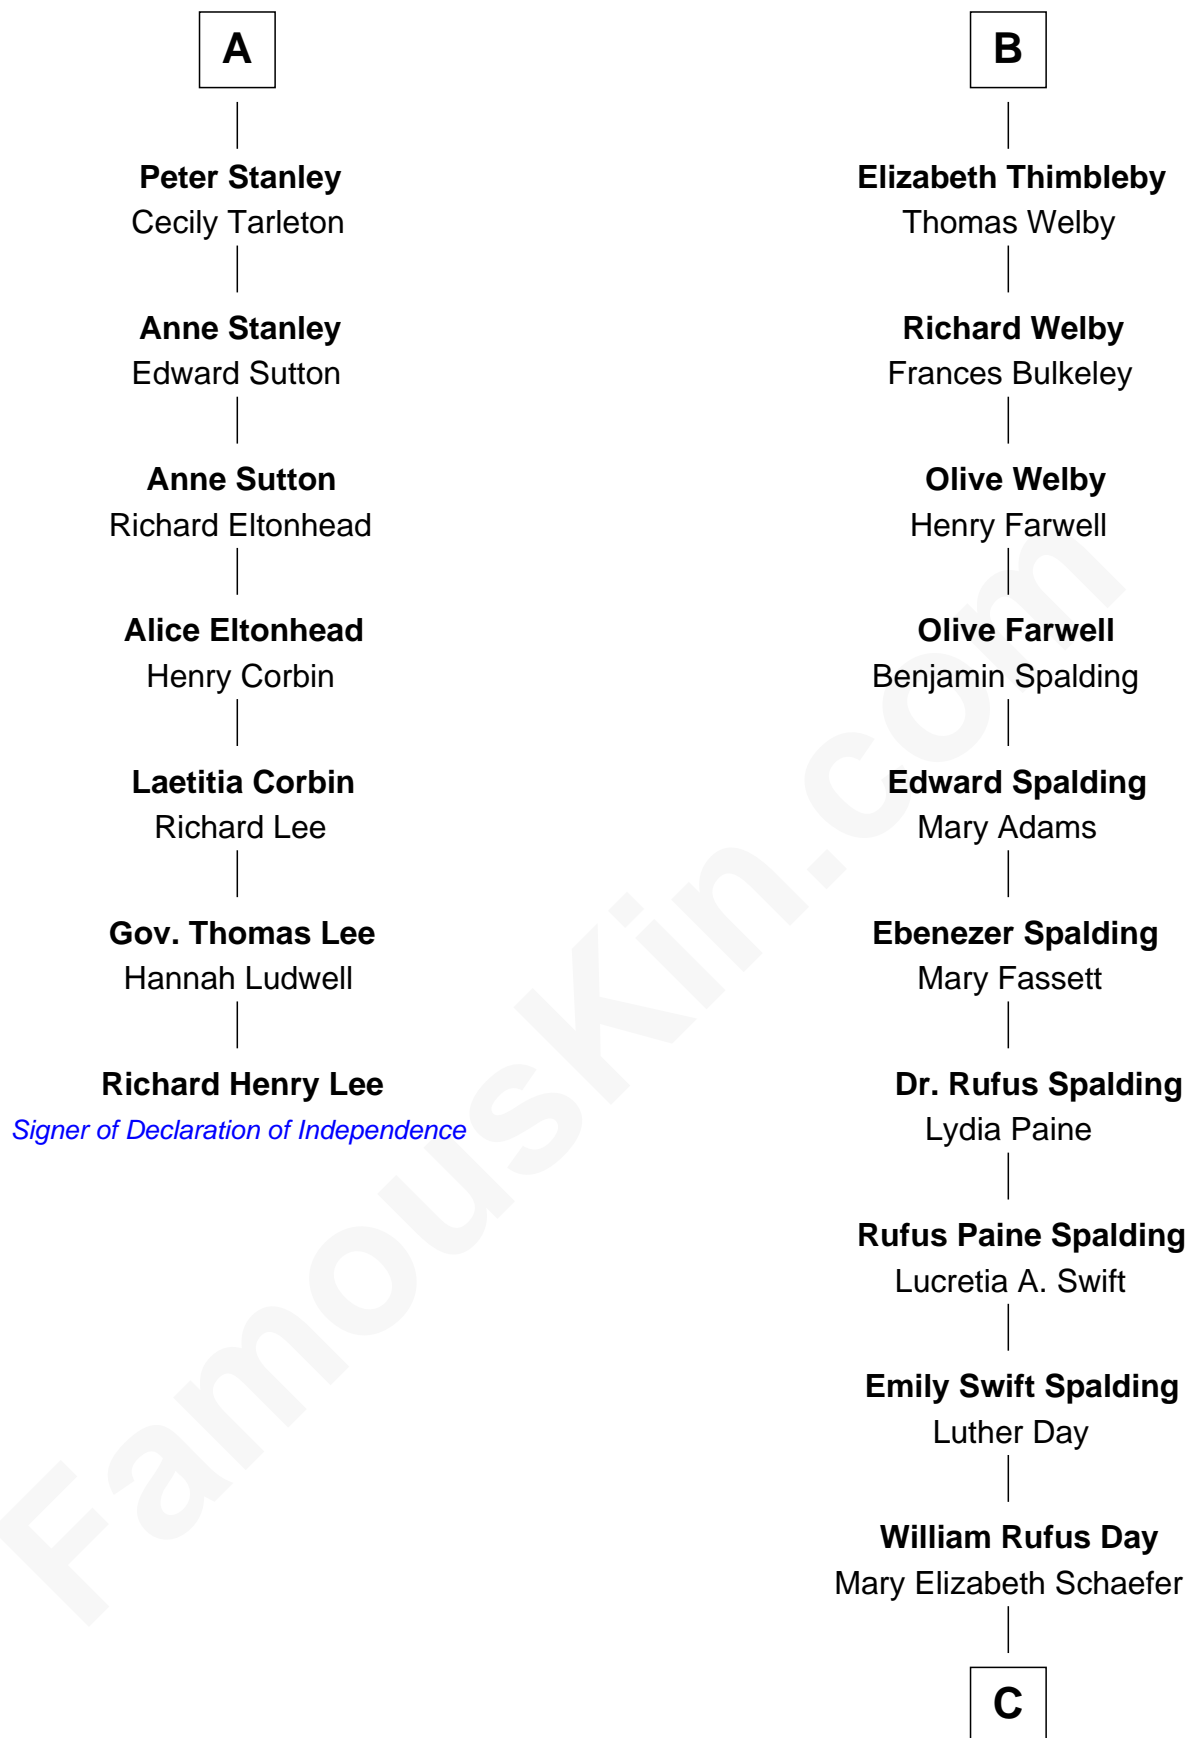

## Relationship Chart of

### Richard Henry Lee

*Signer of the Declaration of Independence*

13th cousin 7 times removed of

**Anna Gunn**

*TV and Movie Actress*

**C**

**Luther N. Day**

Ida McKinley Barber