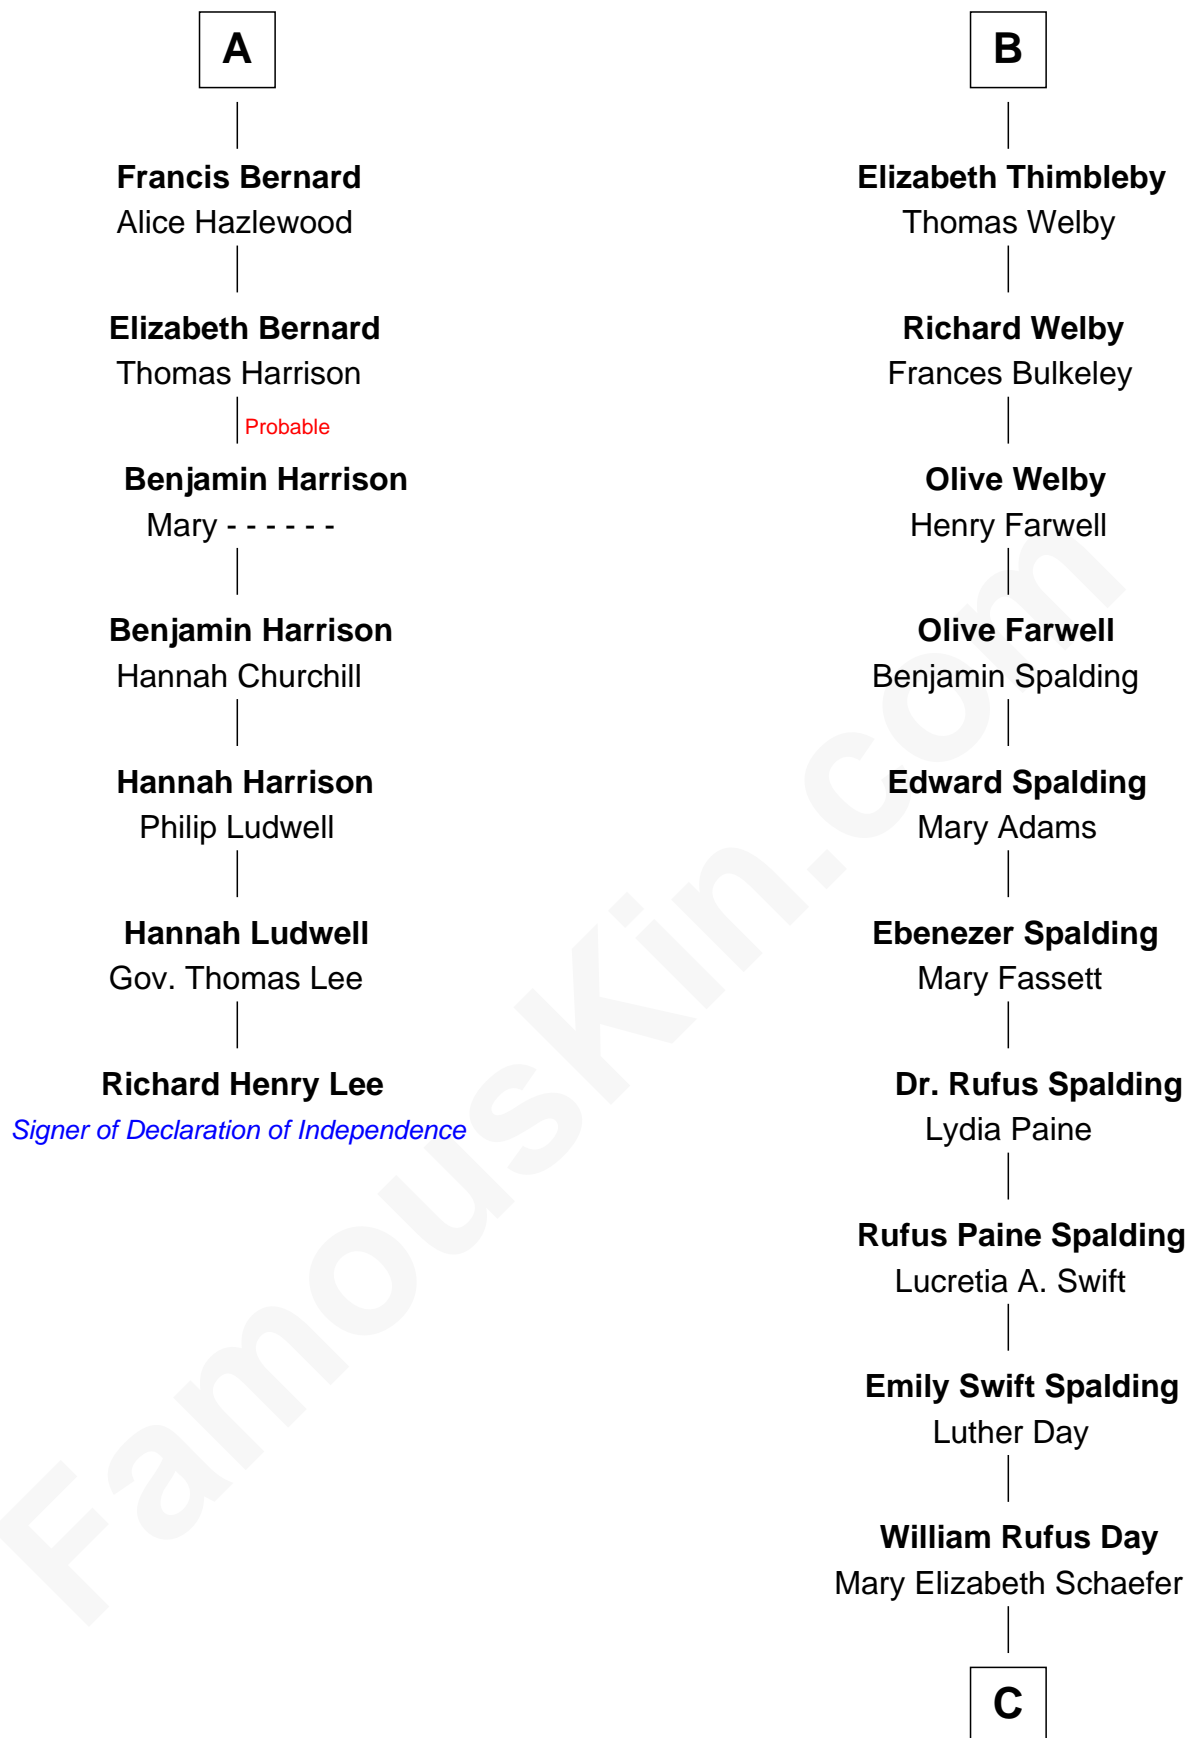

FamousKin.com

Relationship Chart of

Richard Henry Lee

Signer of the Declaration of Independence

13th cousin 7 times removed of

Anna Gunn

TV and Movie Actress

Margaret de Audley

Ralph de Stafford

C

—
Luther N. Day

Ida McKinley Barber

—
Ida McKinley Day

Clemens Earl Gunn

—
Clemens Earl Gunn

Sharon Anna Kathryn Peters