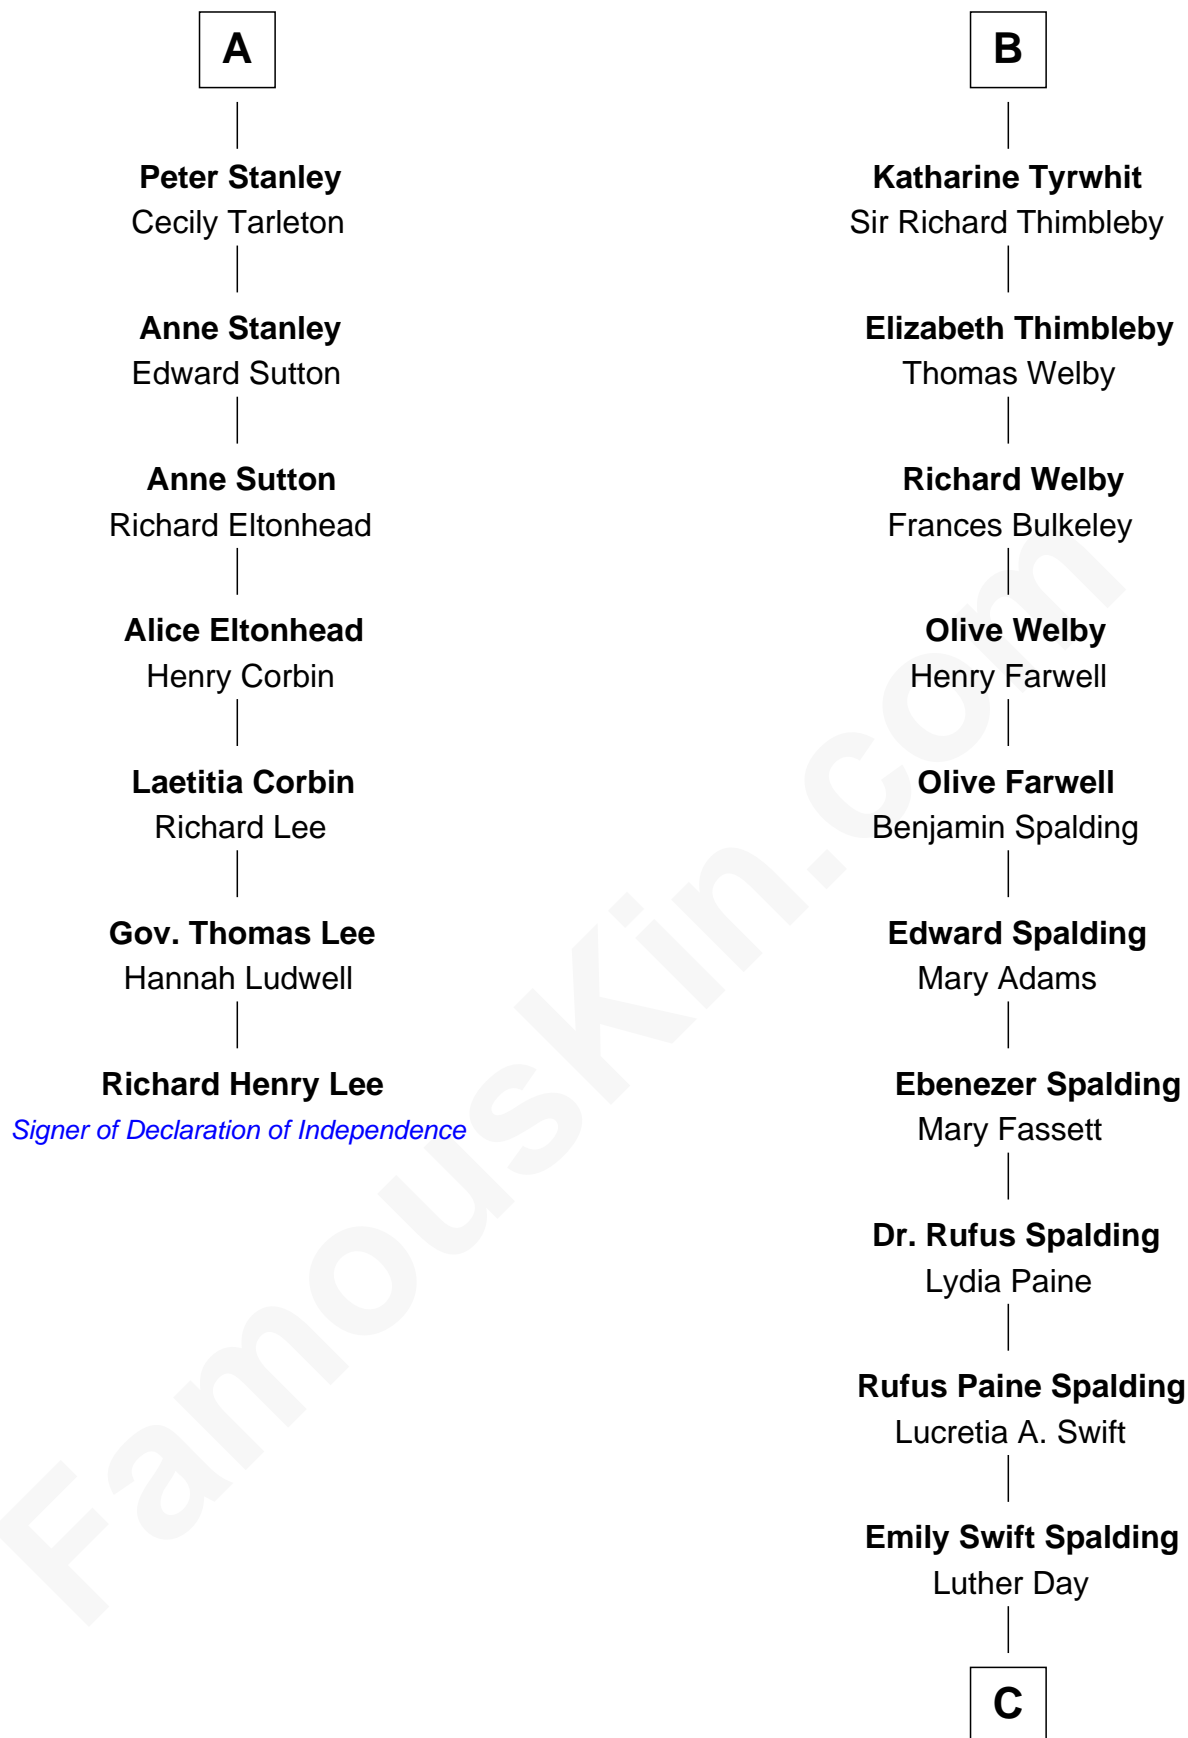

FamousKin.com

Relationship Chart of

Richard Henry Lee

Signer of the Declaration of Independence

13th cousin 8 times removed of

Anna Gunn

TV and Movie Actress

Sir Robert de Holland

Maude la Zouche

C

William Rufus Day
Mary Elizabeth Schaefer

Luther N. Day
Ida McKinley Barber

Ida McKinley Day
Clemens Earl Gunn

Clemens Earl Gunn
Sharon Anna Kathryn Peters

Anna Gunn
TV and Movie Actress