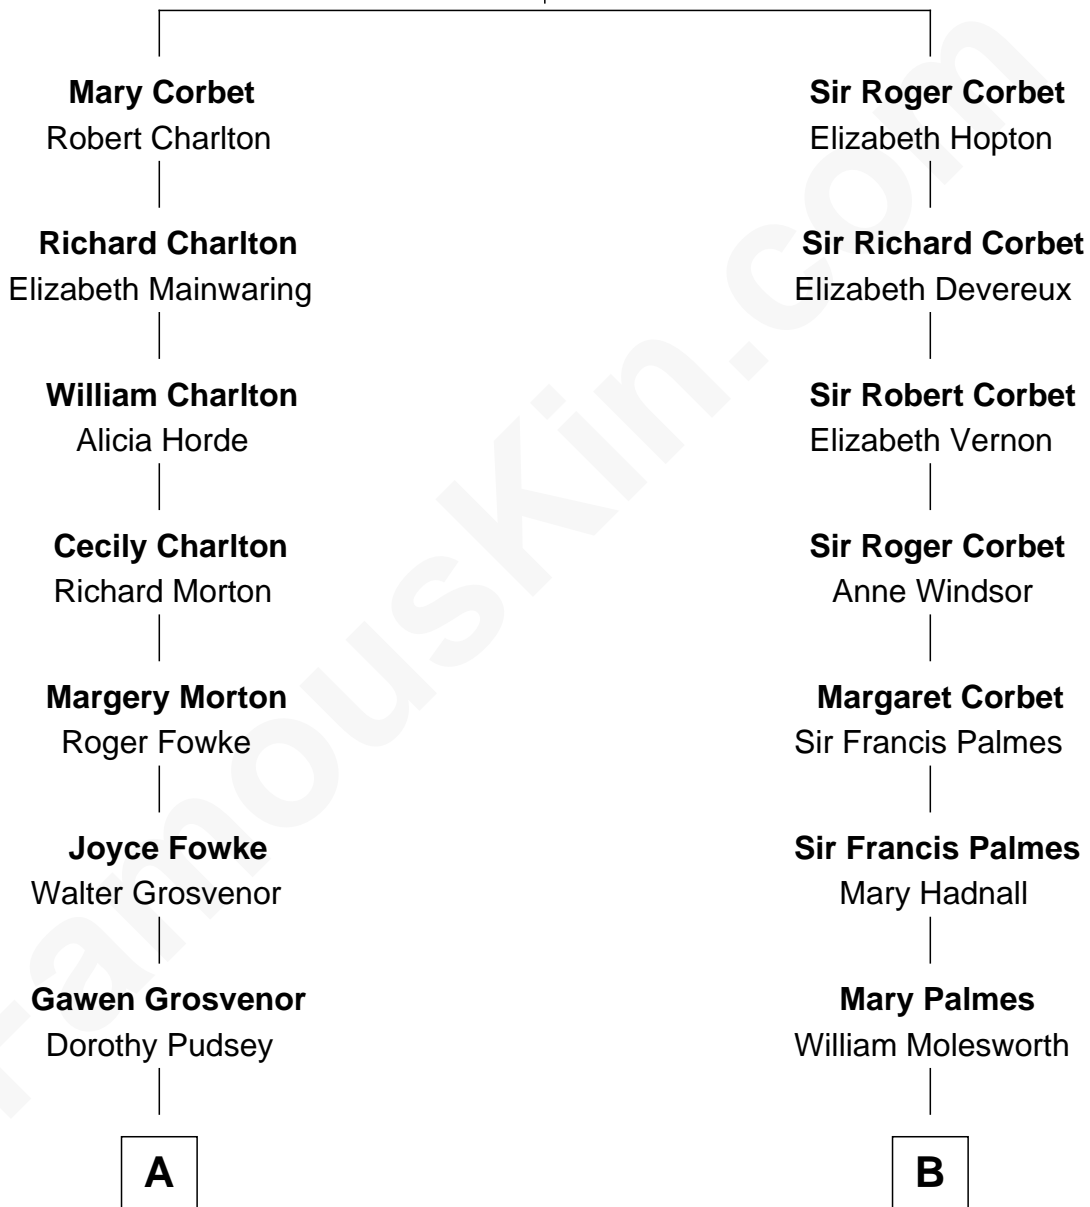

FamousKin.com

Relationship Chart of

Richard Henry Lee

Signer of the Declaration of Independence

11th cousin 7 times removed of

Prince Harry
Duke of Sussex

Sir Robert Corbet
Margaret - - - - -

C

Princess Diana Frances Spencer
Charles III, King of the United Kingdom

Prince Harry
Duke of Sussex

FamousKin.com