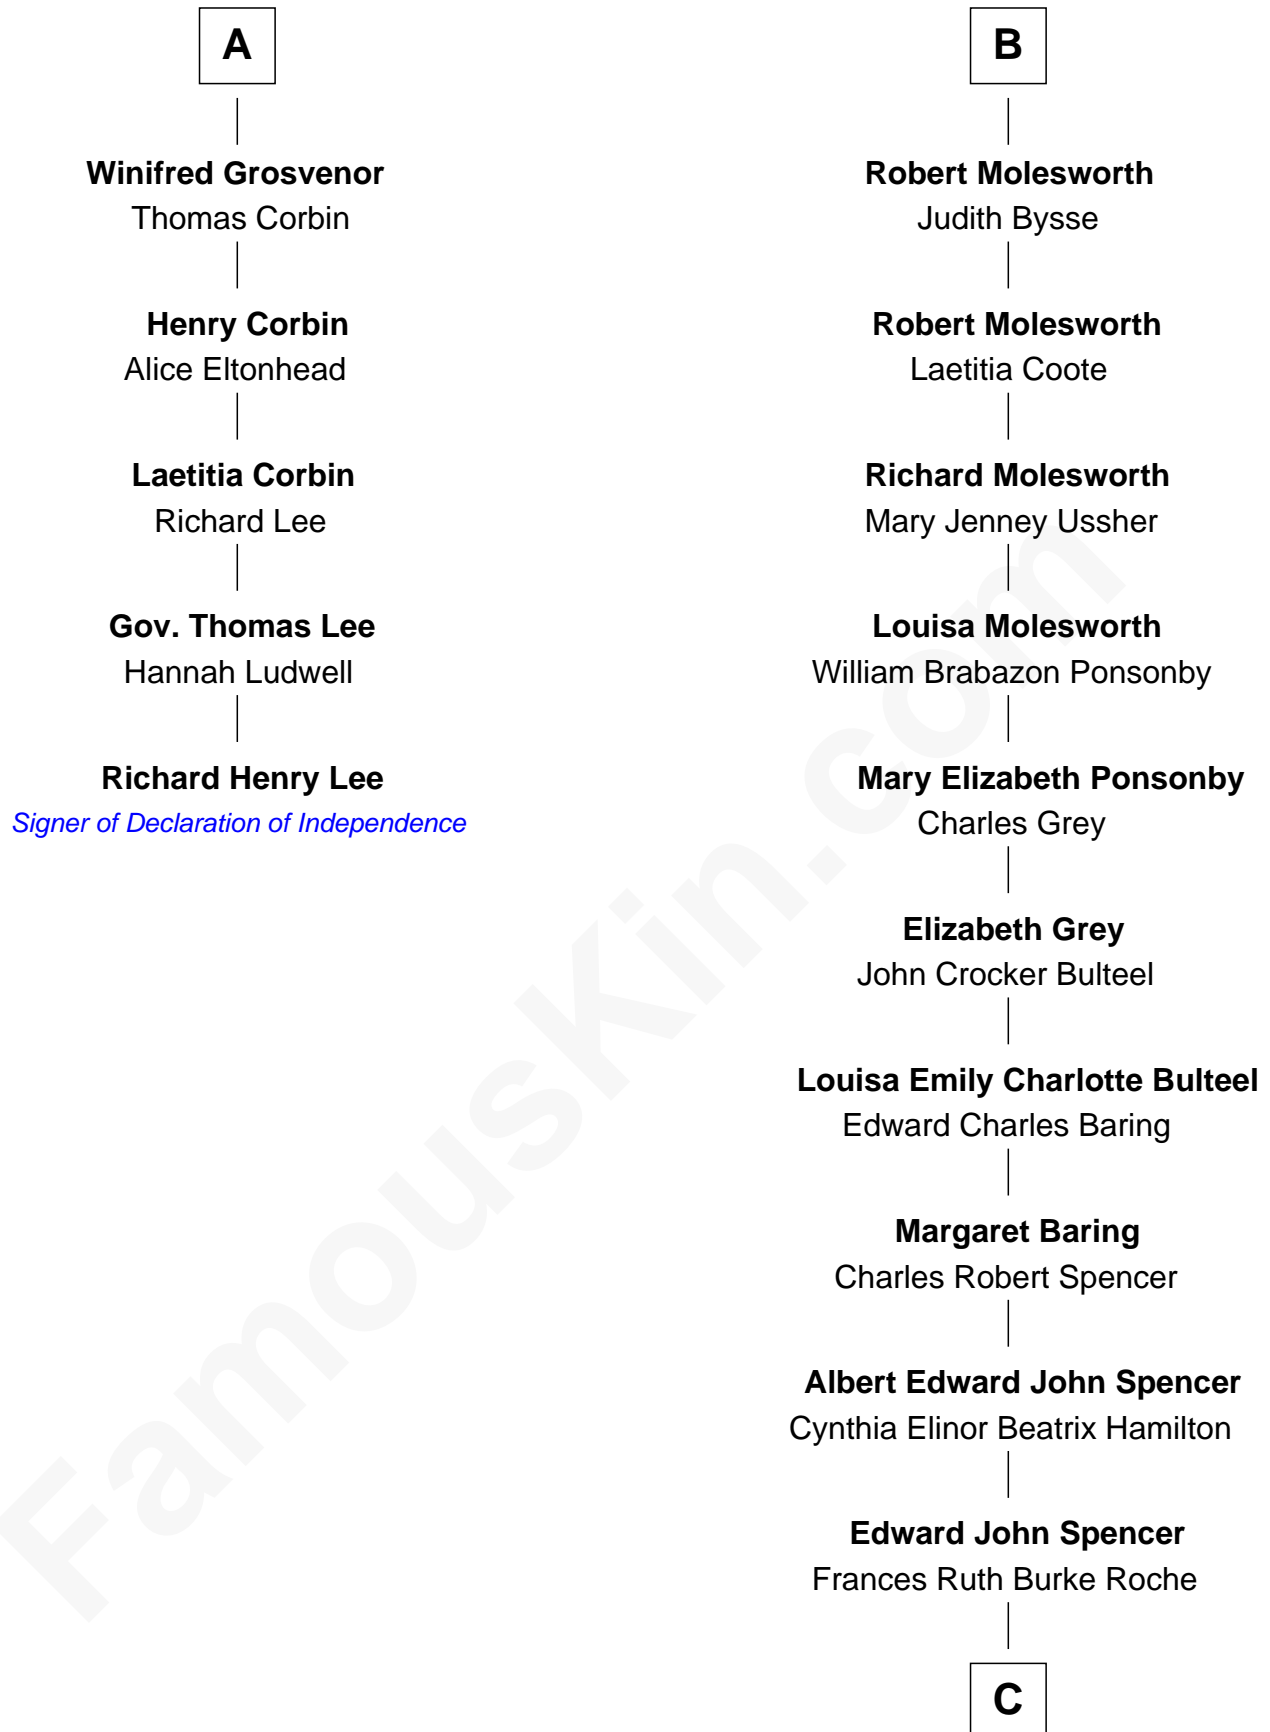

FamousKin.com

Relationship Chart of

Richard Henry Lee

Signer of the Declaration of Independence

11th cousin 7 times removed of

Prince Harry
Duke of Sussex

Sir Robert Corbet
Margaret - - - - -

C

Princess Diana Frances Spencer
Charles III, King of the United Kingdom

Prince Harry
Duke of Sussex

FamousKin.com