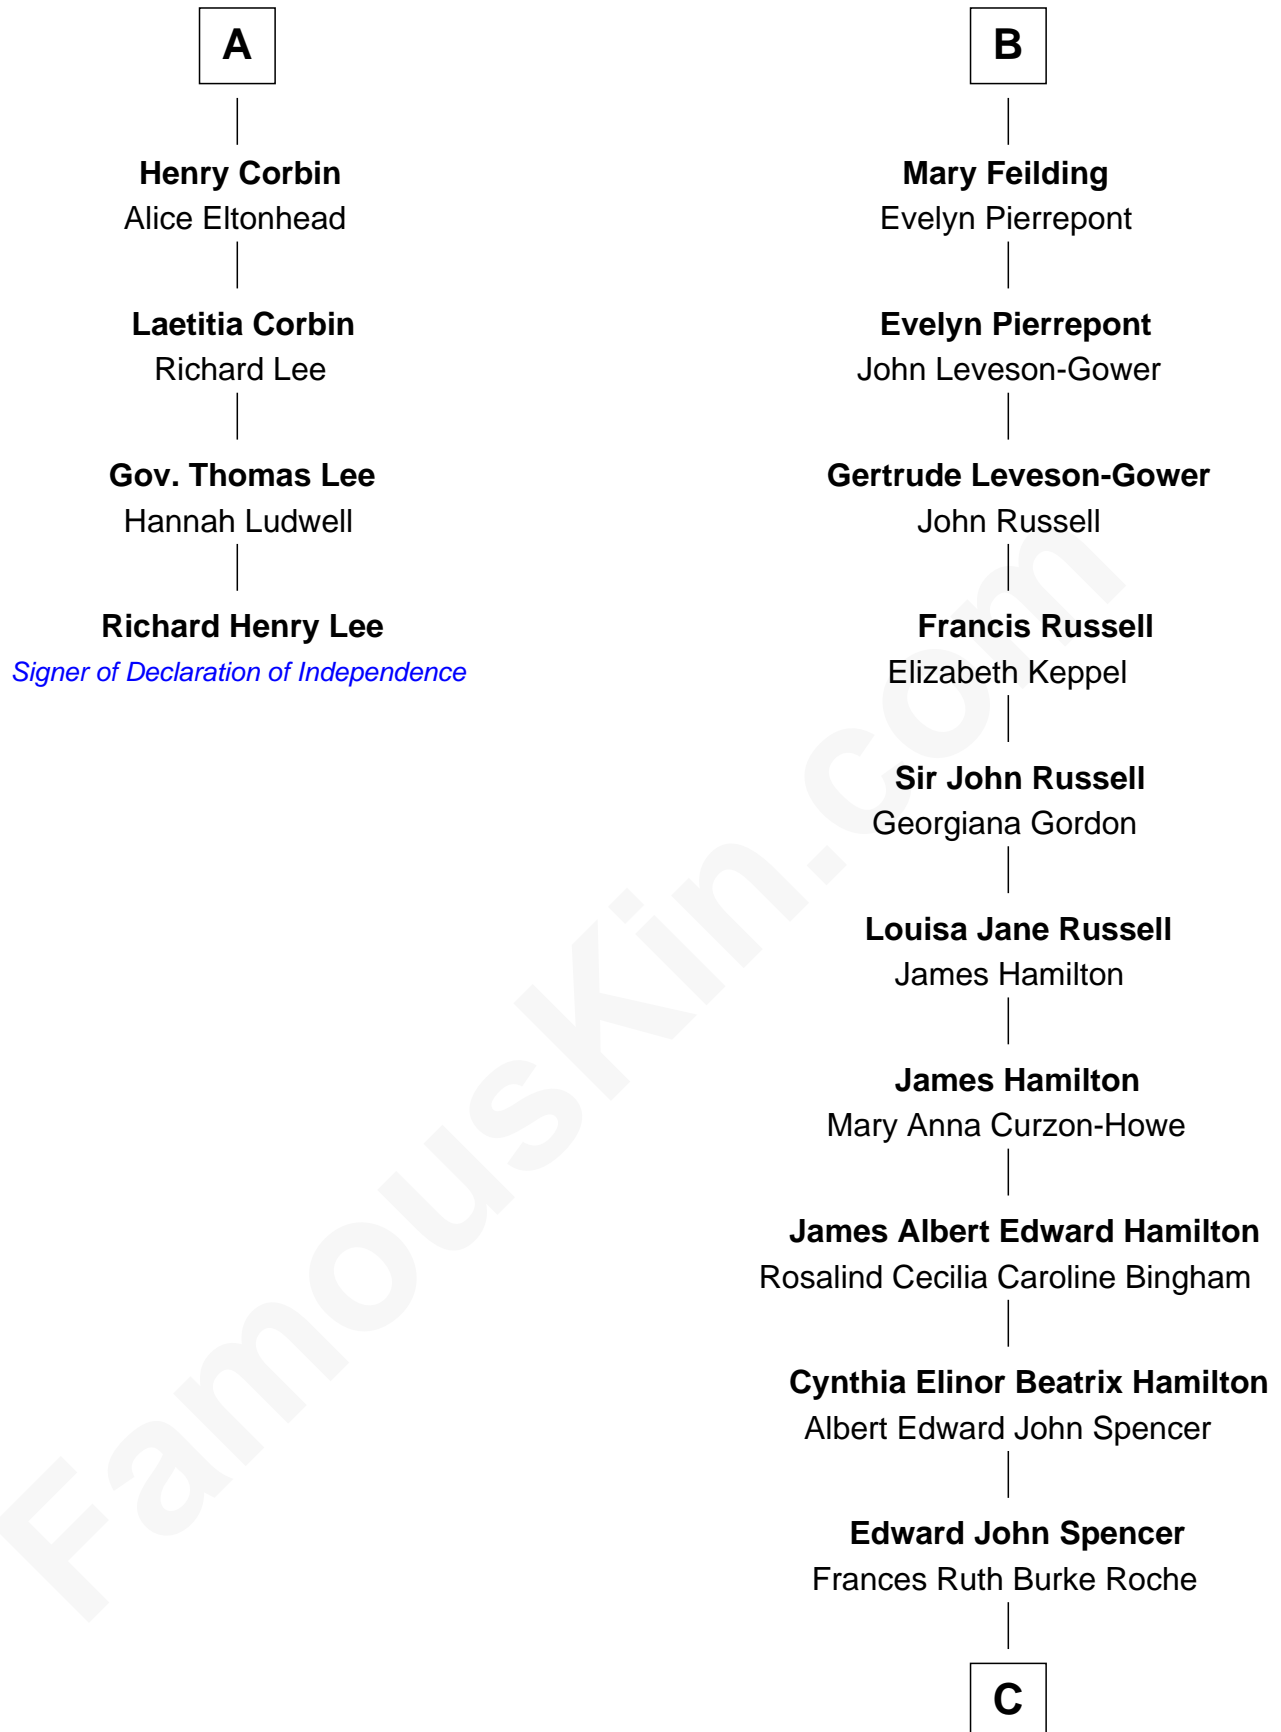

FamousKin.com

Relationship Chart of

Richard Henry Lee

Signer of the Declaration of Independence

10th cousin 8 times removed of

Prince Harry
Duke of Sussex

John Aston
Elizabeth Delves

C