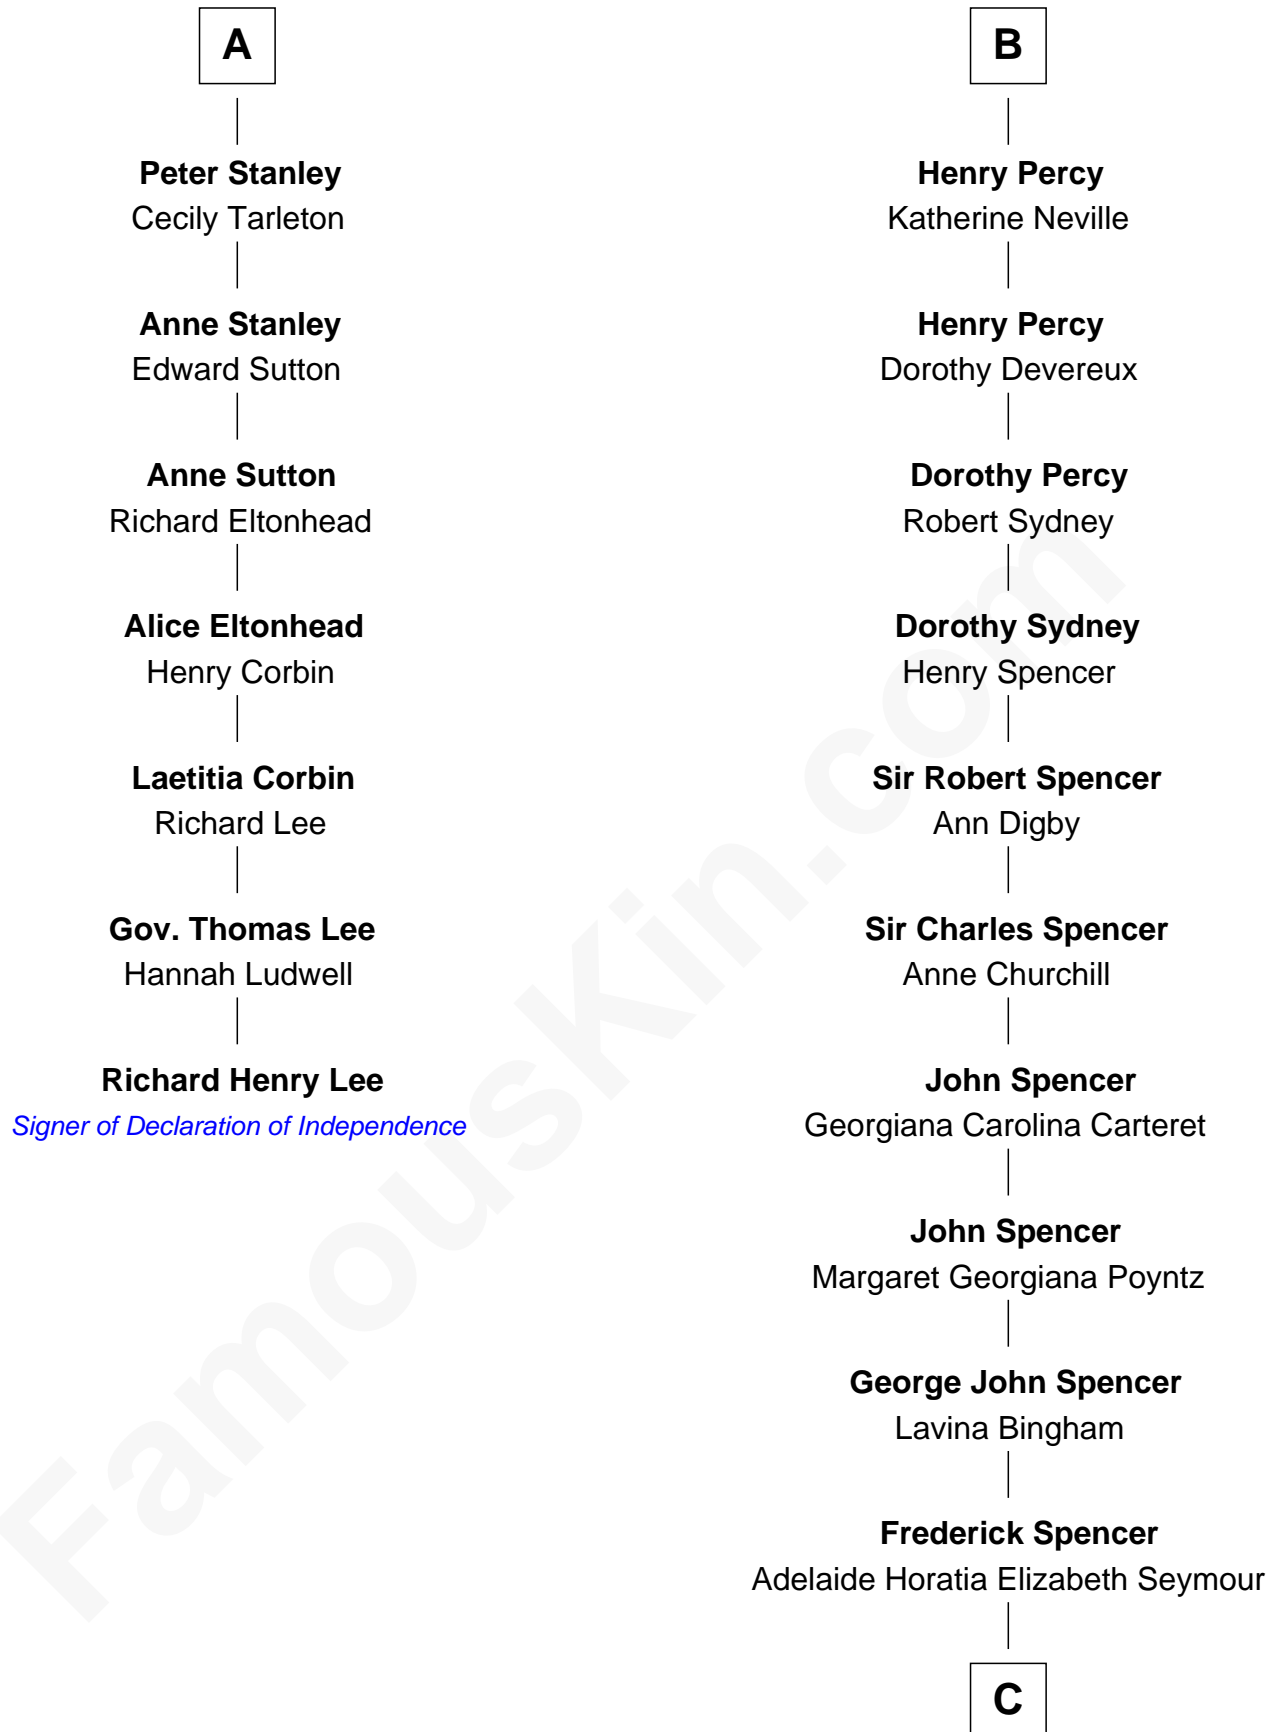

FamousKin.com

Relationship Chart of

Richard Henry Lee

Signer of the Declaration of Independence

13th cousin 8 times removed of

Prince Harry
Duke of Sussex

Sir Robert de Holland
Maude la Zouche

Maude de Holland
Sir Thomas de Swinnerton

Sir Robert de Swinnerton
Elizabeth de Beke

Maud de Swinnerton
Sir John Savage

Mary Savage
William Stanley

William Stanley
Alice Hoghton

Sir William Stanley
Agnes Grosvenor

Sir William Stanley
Anne Harington

A

Thomas Holand
Joan Plantagenet

Sir Thomas de Holand
Alice Fitzalan

Margaret de Holand
Sir John Beaufort

Edmund Beaufort
Eleanor Beauchamp

Eleanor Beaufort
Sir Robert Spencer

Catherine Spencer
Henry Algernon Percy

Sir Thomas Percy
Eleanor Harbottle

B

C

Charles Robert Spencer

Margaret Baring

Albert Edward John Spencer

Cynthia Elinor Beatrix Hamilton

Edward John Spencer