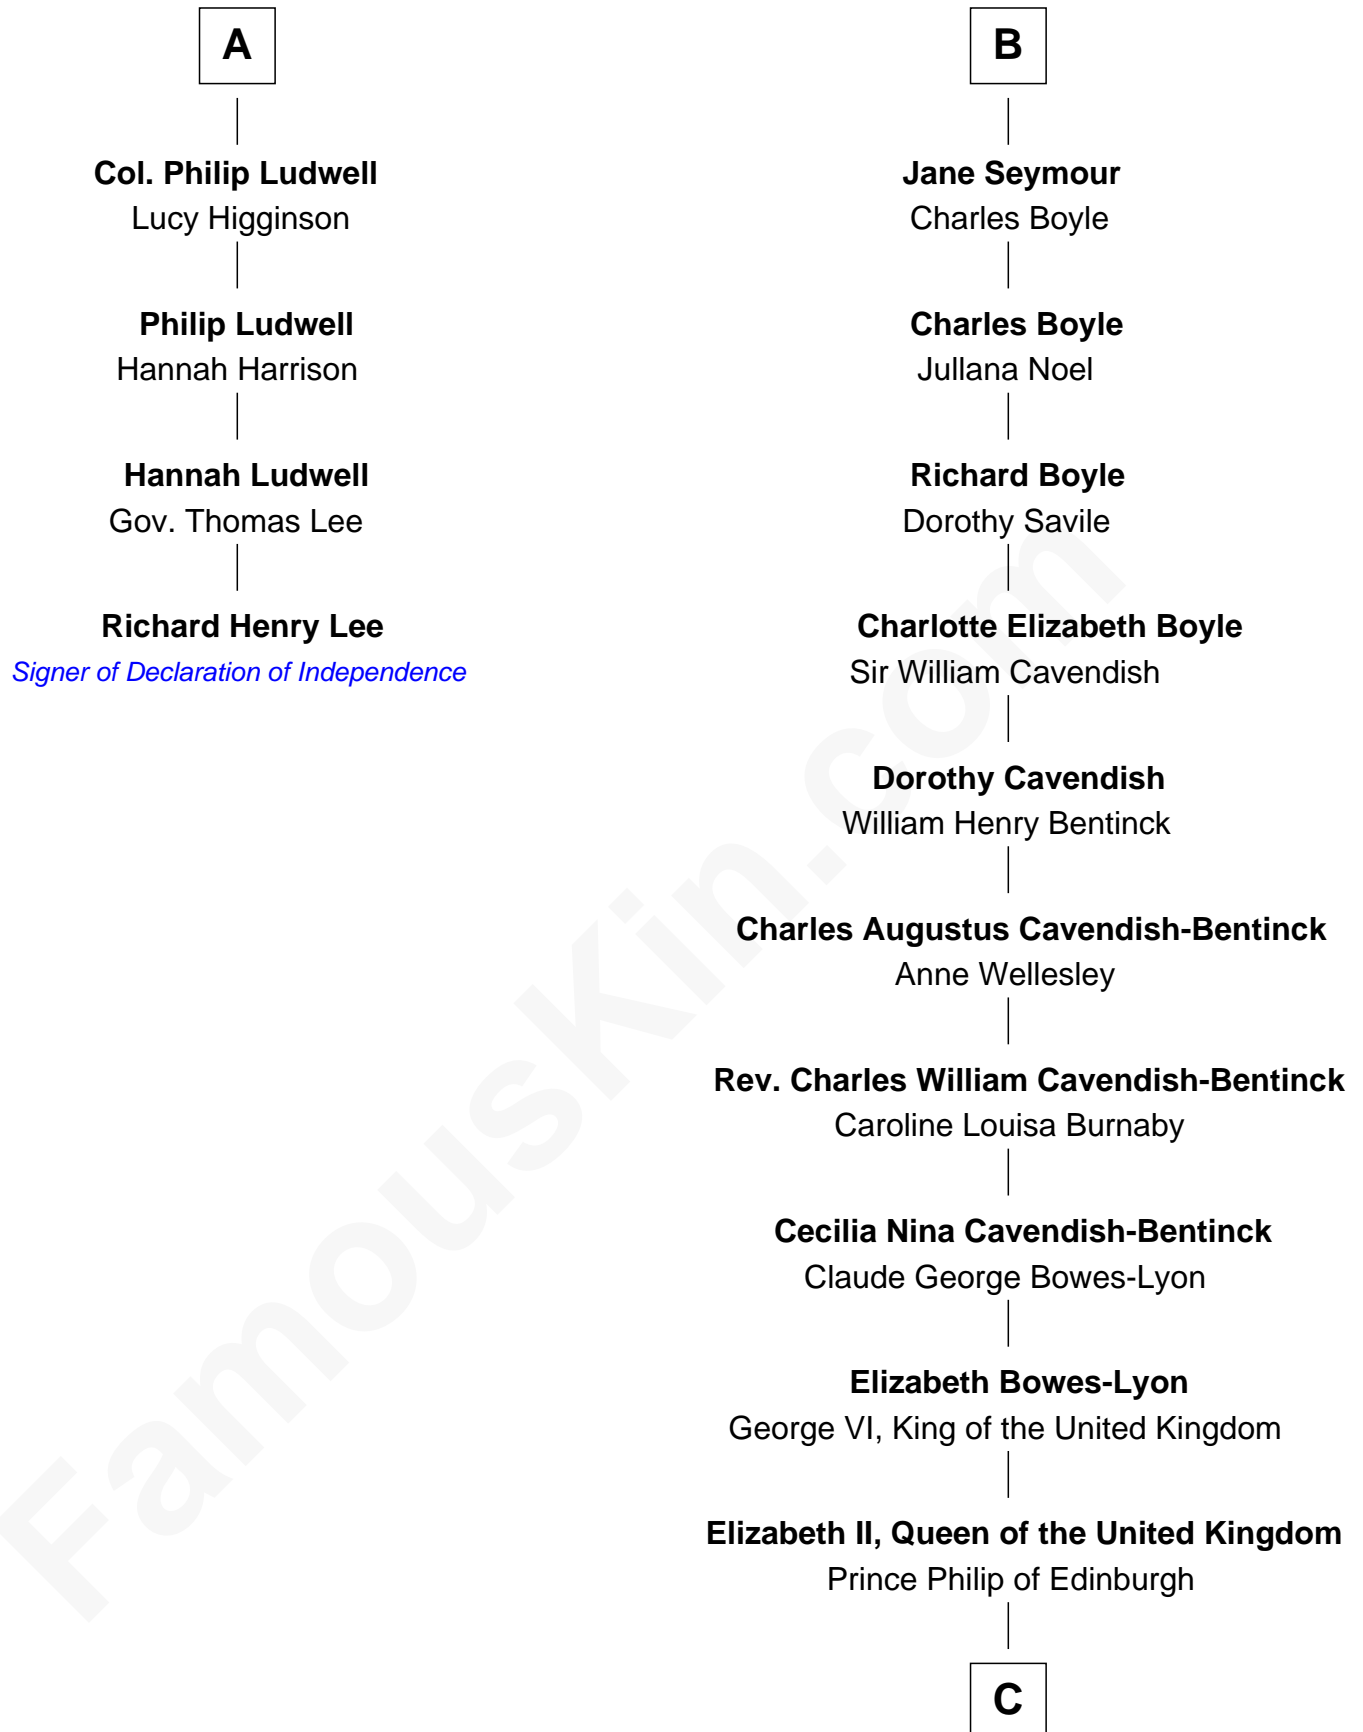

FamousKin.com

Relationship Chart of

Richard Henry Lee

Signer of the Declaration of Independence

10th cousin 8 times removed of

Prince Harry
Duke of Sussex

William Darrell
Elizabeth Calston

Constantine Darrell

Elizabeth Darrell

Sir John Seymour

Sir John Seymour

Margery Wentworth

Edward Seymour

Anne Stanhope

Edward Seymour

Katherine Grey

Edward Seymour

Honora Rogers

Sir William Seymour

Frances Devereux

B

C

Charles III, King of the United Kingdom

Princess Diana Frances Spencer