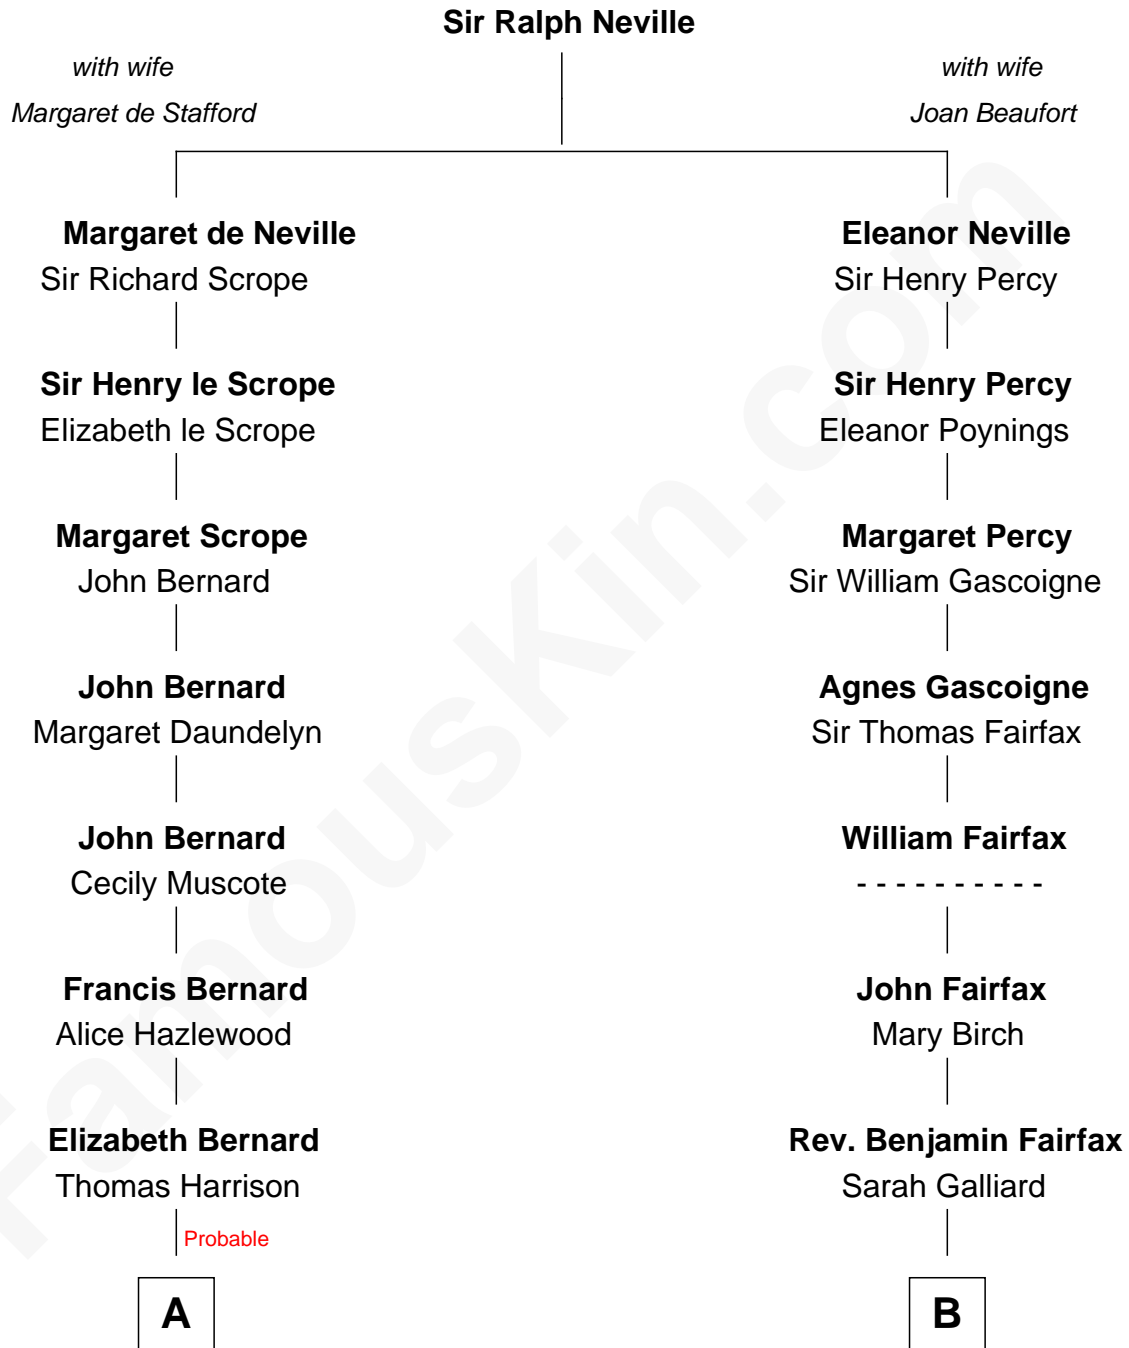

FamousKin.com

Relationship Chart of

Richard Henry Lee

Signer of the Declaration of Independence

11th cousin 1 time removed of

Harriet Martineau

Author of The Hour and the Man

A

Benjamin Harrison

Mary - - - - -

Benjamin Harrison

Hannah Churchill

Hannah Harrison

Philip Ludwell

Hannah Ludwell

Gov. Thomas Lee