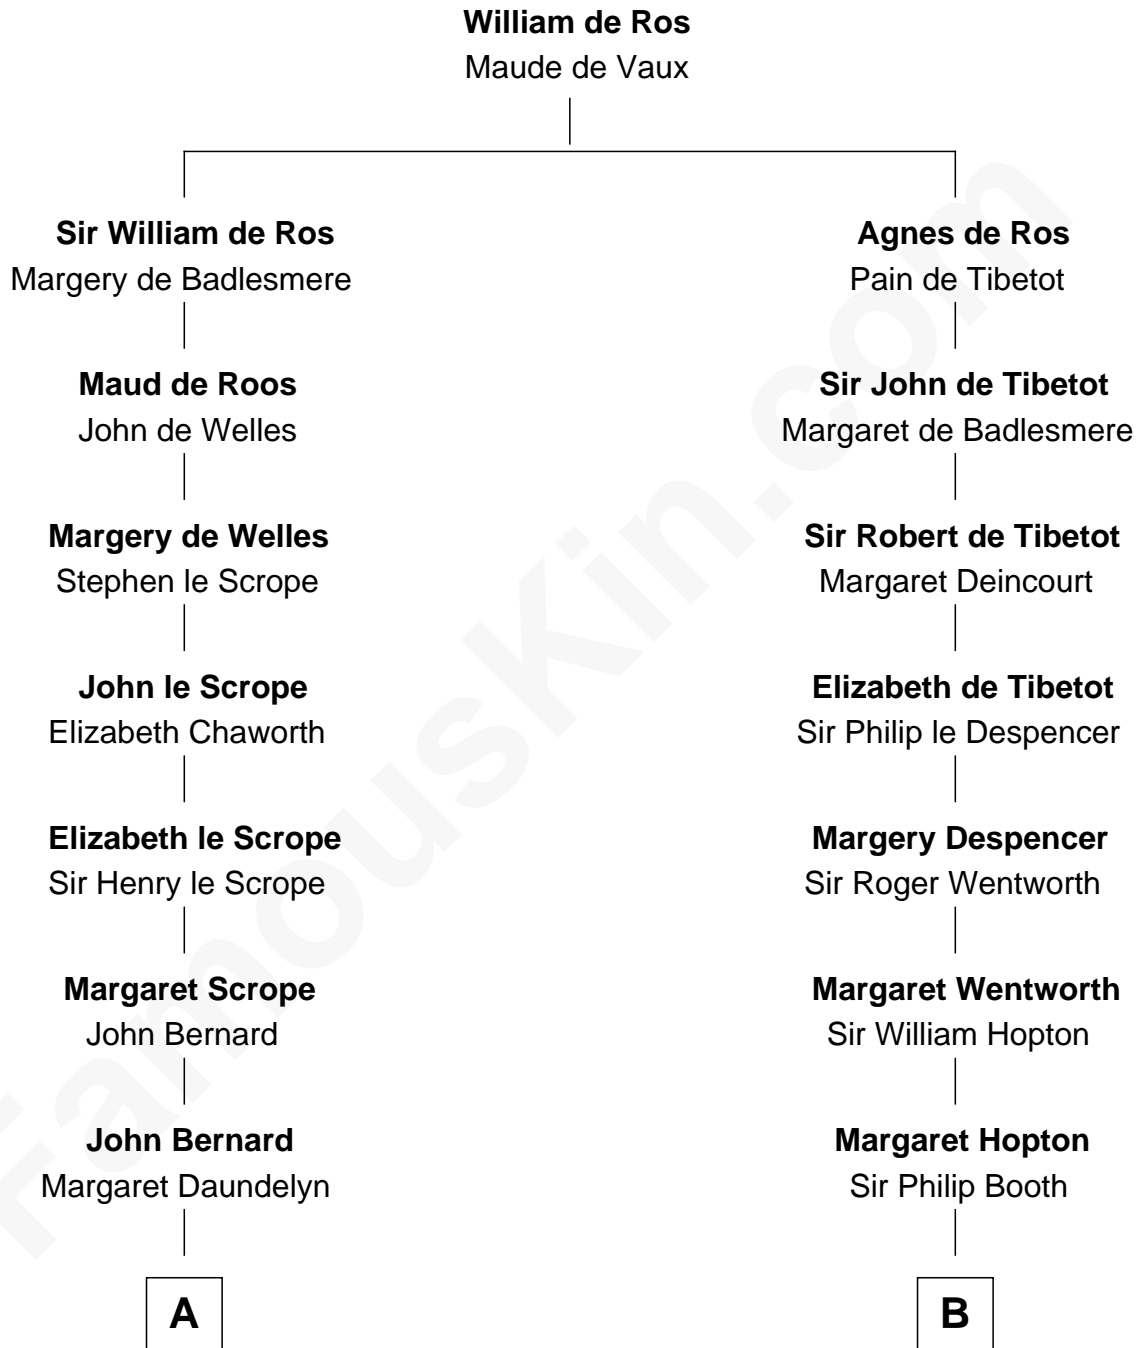

## Relationship Chart of

### Richard Henry Lee

*Signer of the Declaration of Independence*

**14th cousin 3 times removed of**

### John Marshall

*4th Chief Justice of the U.S. Supreme Court*

**A**

**John Bernard**  
Cecily Muscote

**Francis Bernard**  
Alice Hazlewood

**Elizabeth Bernard**  
Thomas Harrison

Probable

**Benjamin Harrison**  
Mary - - - - -