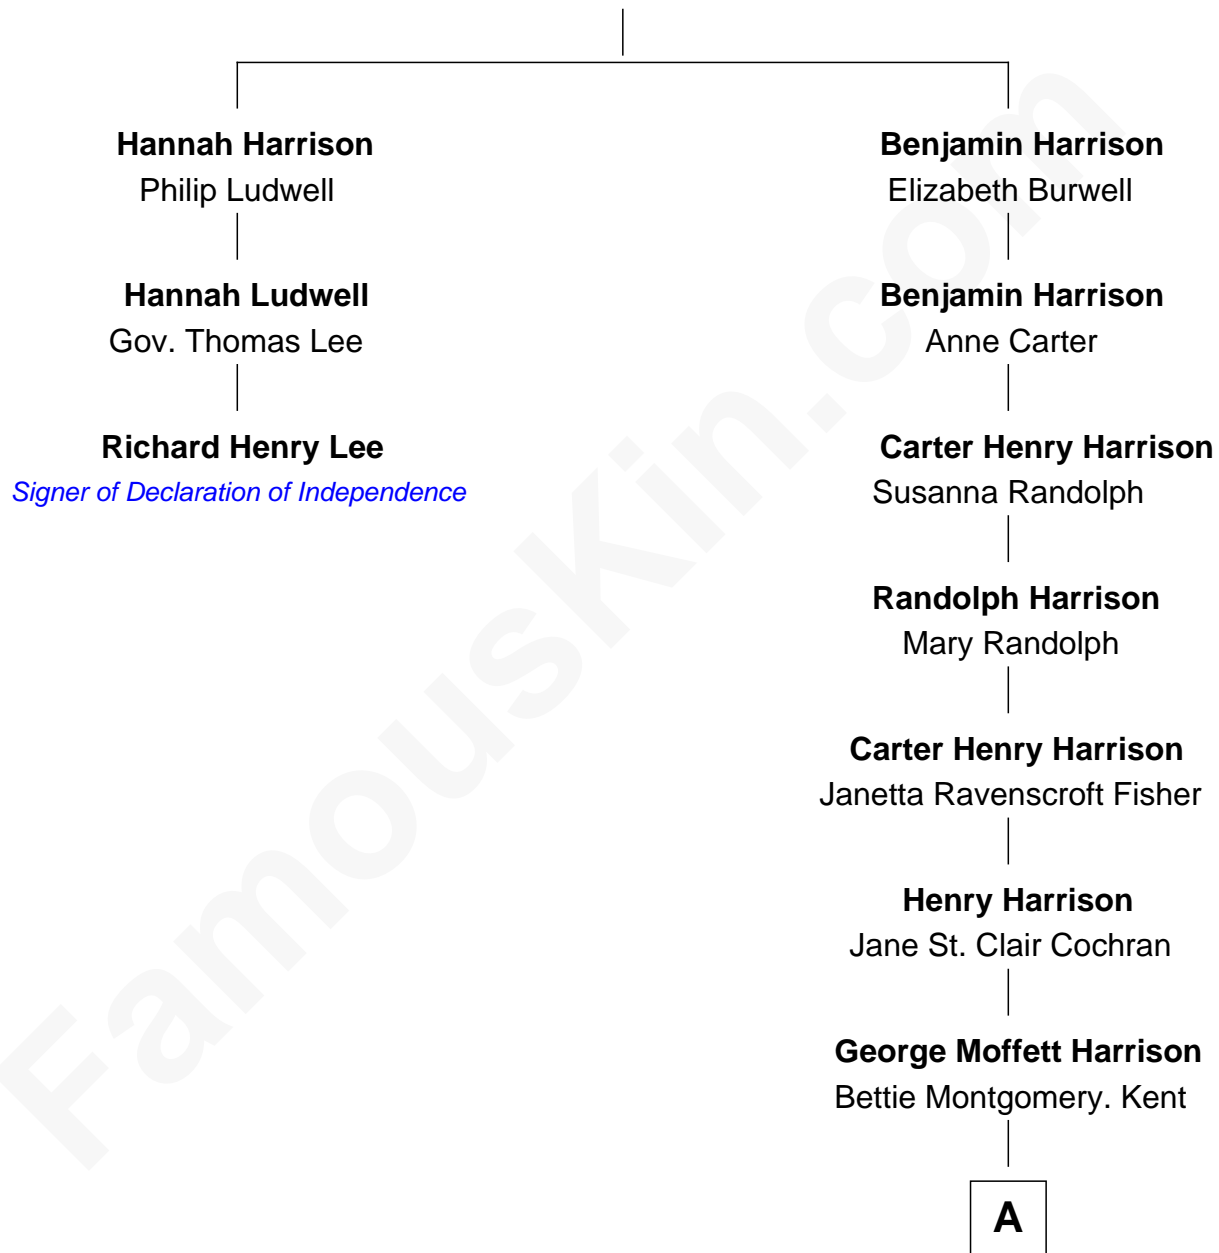

FamousKin.com

Relationship Chart of

Richard Henry Lee

Signer of the Declaration of Independence

2nd cousin 8 times removed of

Edward Norton

Movie Actor

Benjamin Harrison

Hannah Churchill

A

—
Joseph Kent Harrison
Cornelia Long Somerville

—
Betty Kent Harrison
Edward Mower Norton

—
Edward Mower Norton
Lydia Robinson Rouse

—
Edward Norton
Movie Actor