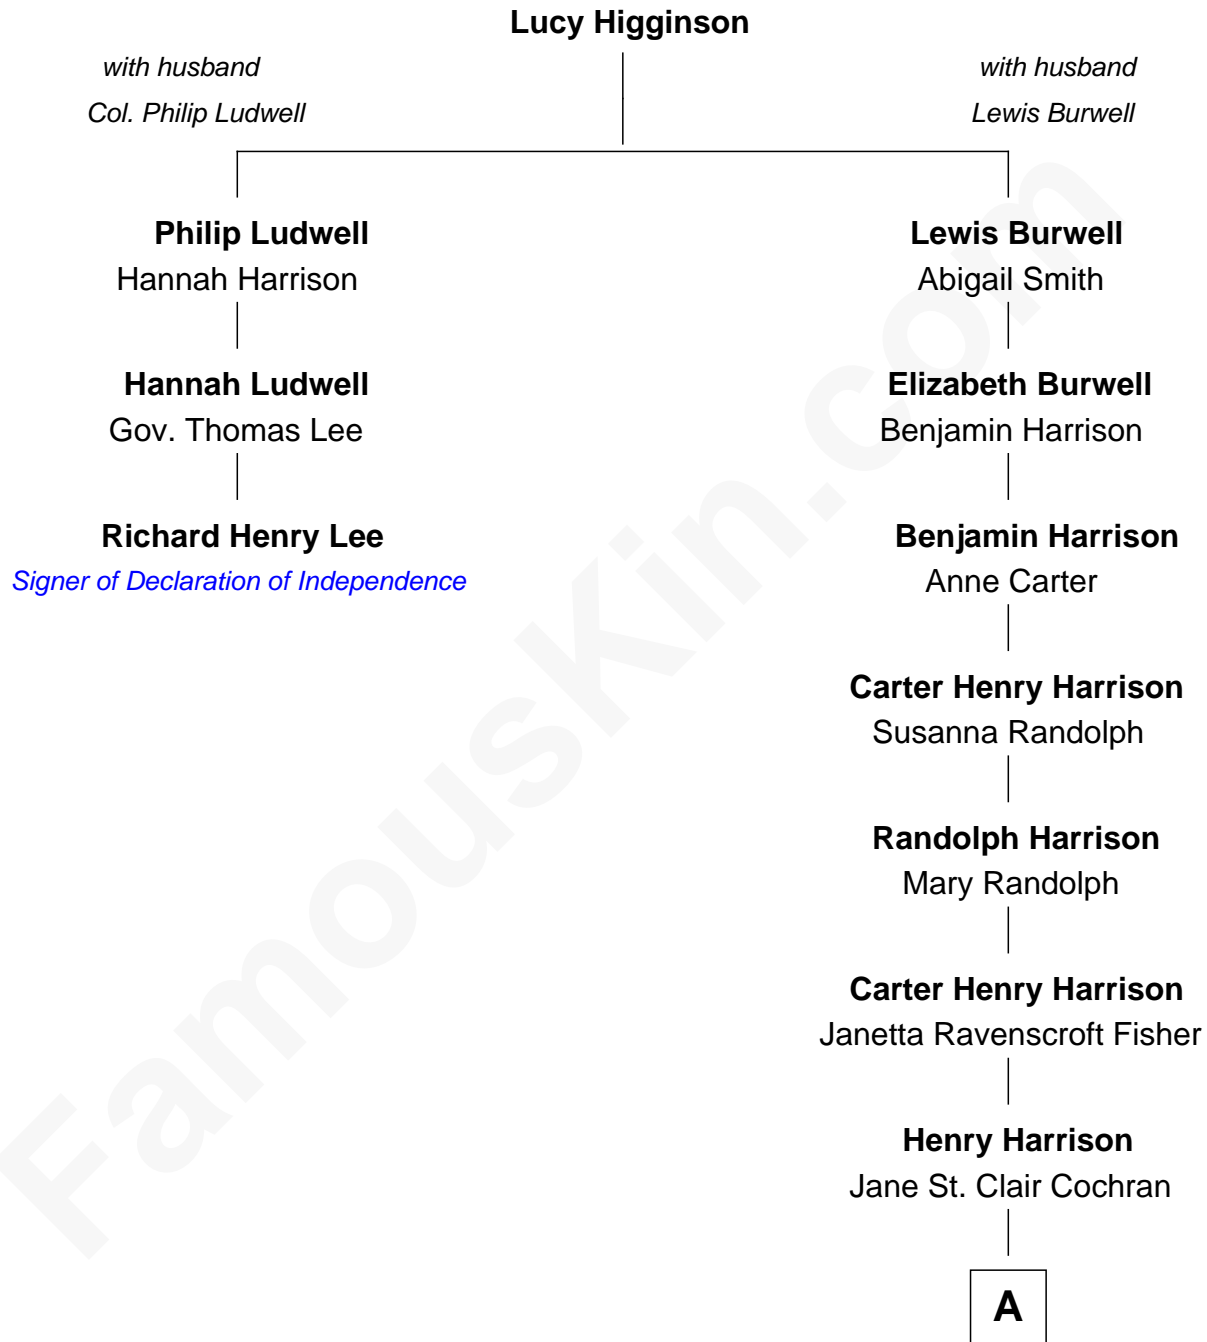

# FamousKin.com

## Relationship Chart of

### Richard Henry Lee

*Signer of the Declaration of Independence*

2nd cousin 9 times removed of

**Edward Norton**  
*Movie Actor*

A

George Moffett Harrison

Bettie Montgomery. Kent

Joseph Kent Harrison