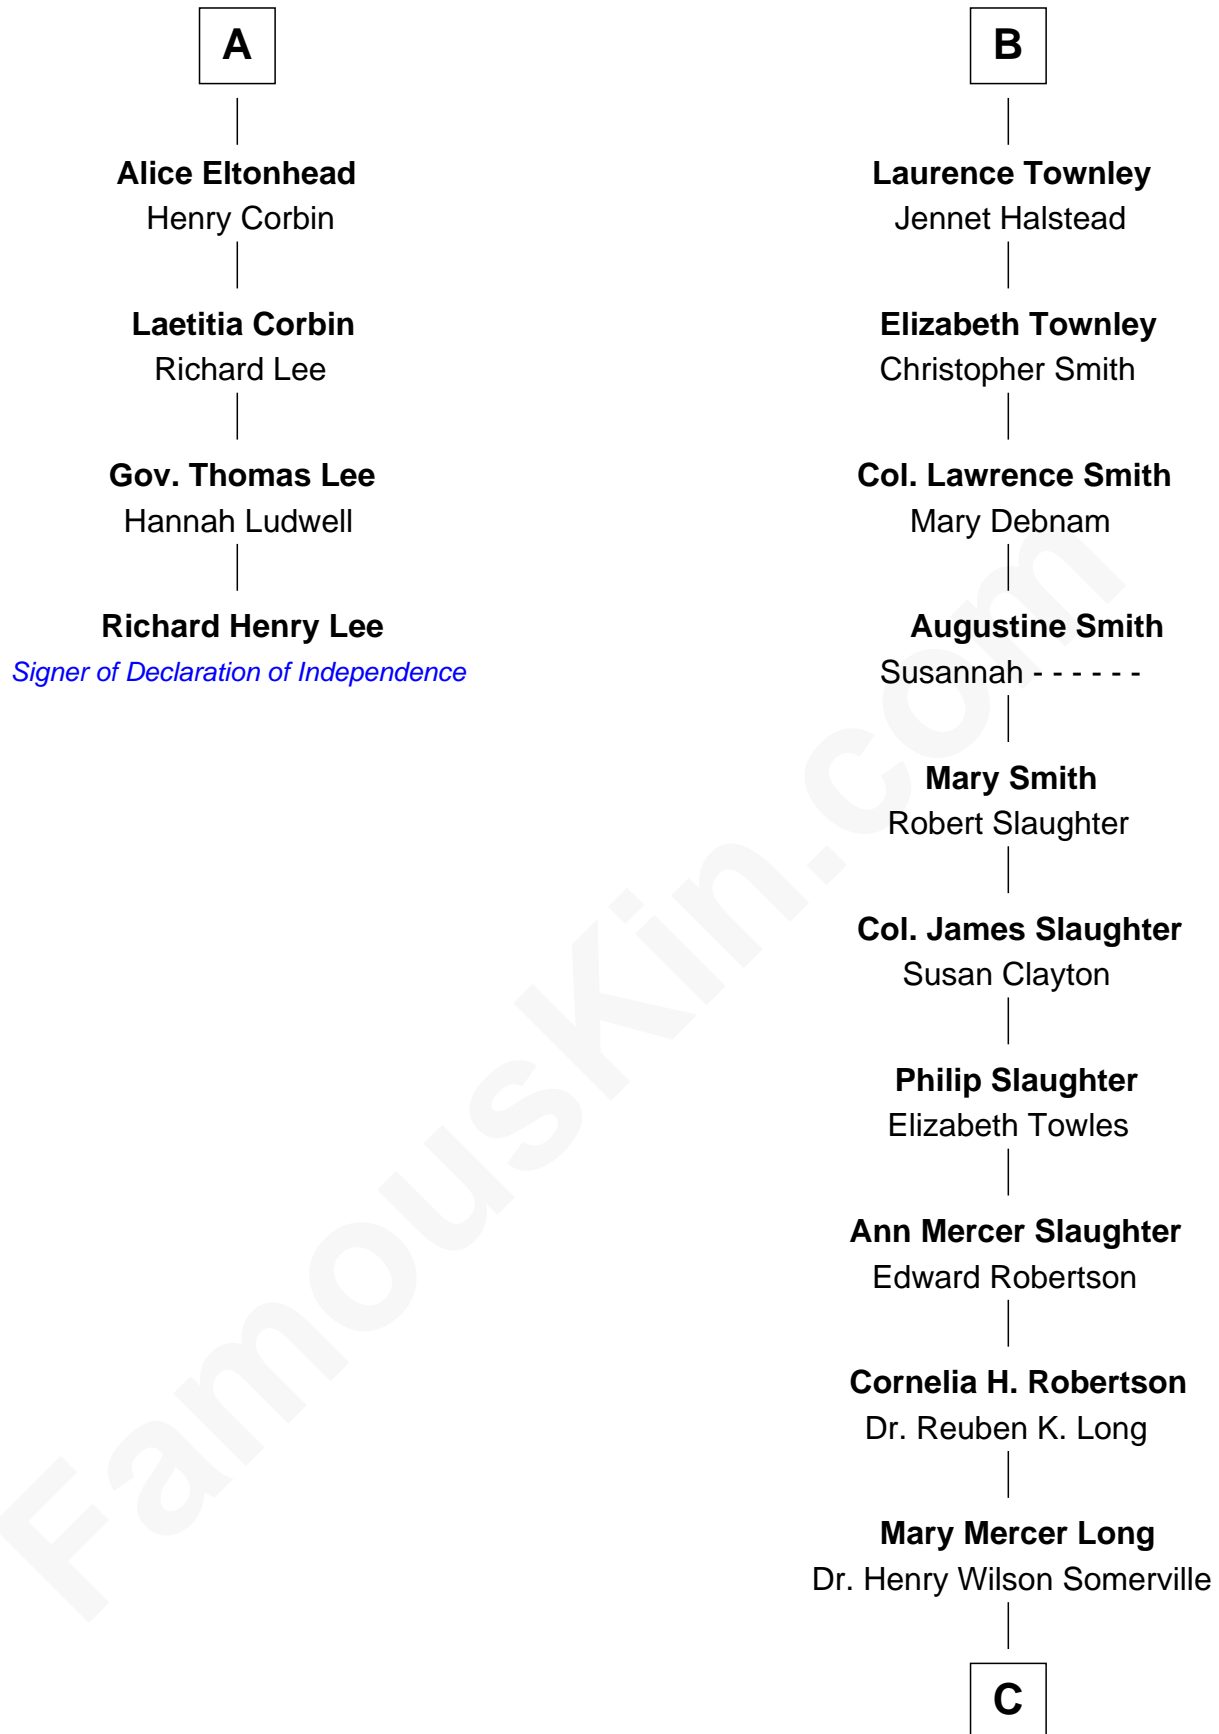

FamousKin.com

Relationship Chart of

Richard Henry Lee

Signer of the Declaration of Independence

10th cousin 10 times removed of

Edward Norton

Movie Actor

Sir Nicholas Harington

Isabel English

C

Cornelia Long Somerville

Joseph Kent Harrison

Betty Kent Harrison

Edward Mower Norton

Edward Mower Norton

Lydia Robinson Rouse