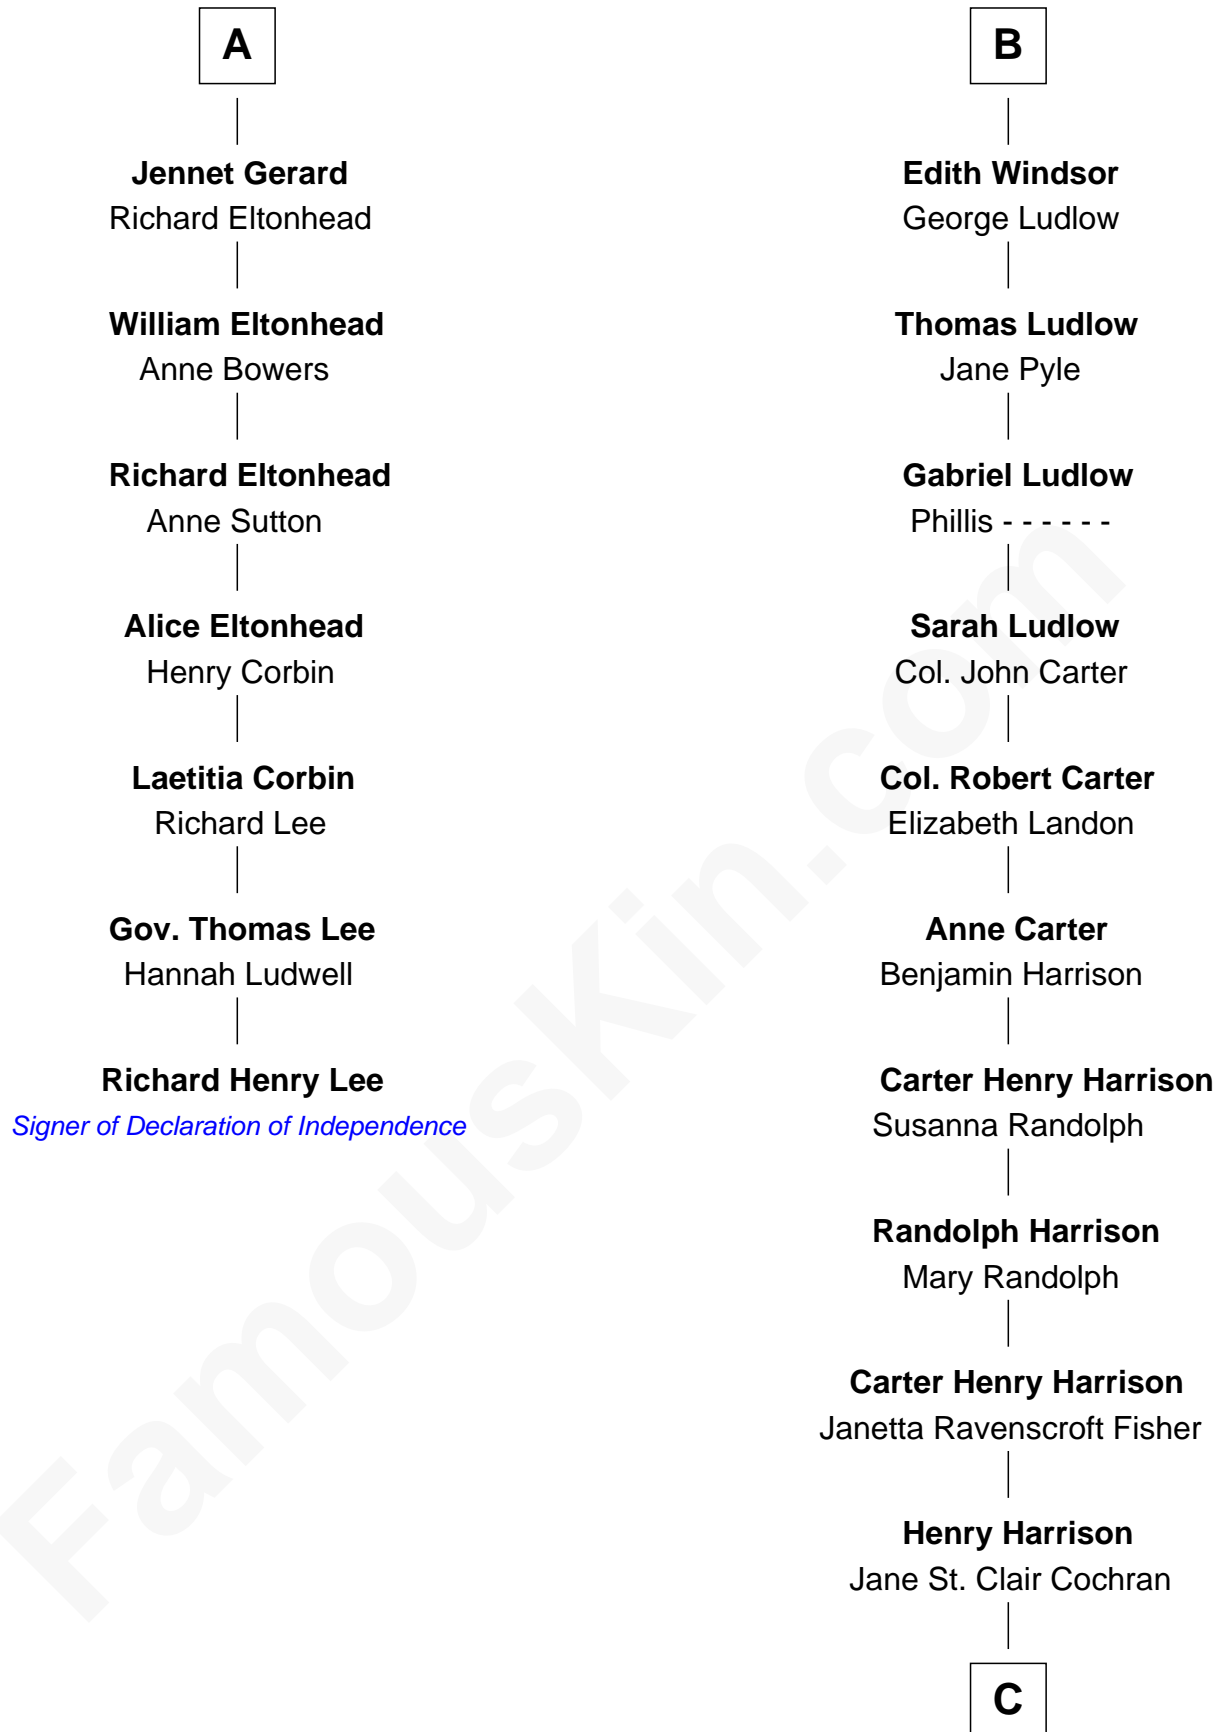

FamousKin.com

Relationship Chart of

Richard Henry Lee

Signer of the Declaration of Independence

13th cousin 8 times removed of

Edward Norton

Movie Actor

Humphrey de Bohun

Elizabeth Plantagenet

Sir William de Bohun
Elizabeth de Badlesmere

Elizabeth de Bohun
Sir Richard Fitzalan

Elizabeth Fitzalan
Sir Robert Goushill

Joan Goushill
Sir Thomas Stanley

Katherine Stanley
Sir John Savage

Dulcia Savage
Sir Henry Bold

Maud Bold
Thomas Gerard

A

Margaret de Bohun
Sir Hugh de Courtnay

Elizabeth de Courtnay
Sir Andrew Luttrell

Sir Hugh Luttrell
Catherine de Beaumont

Elizabeth Luttrell
John Stratton

Elizabeth Stratton
John Andrews

Elizabeth Andrews
Sir Thomas de Windsor

Sir Andrews de Windsor
Elizabeth Blount

B

C

George Moffett Harrison
Bettie Montgomery. Kent

Joseph Kent Harrison
Cornelia Long Somerville