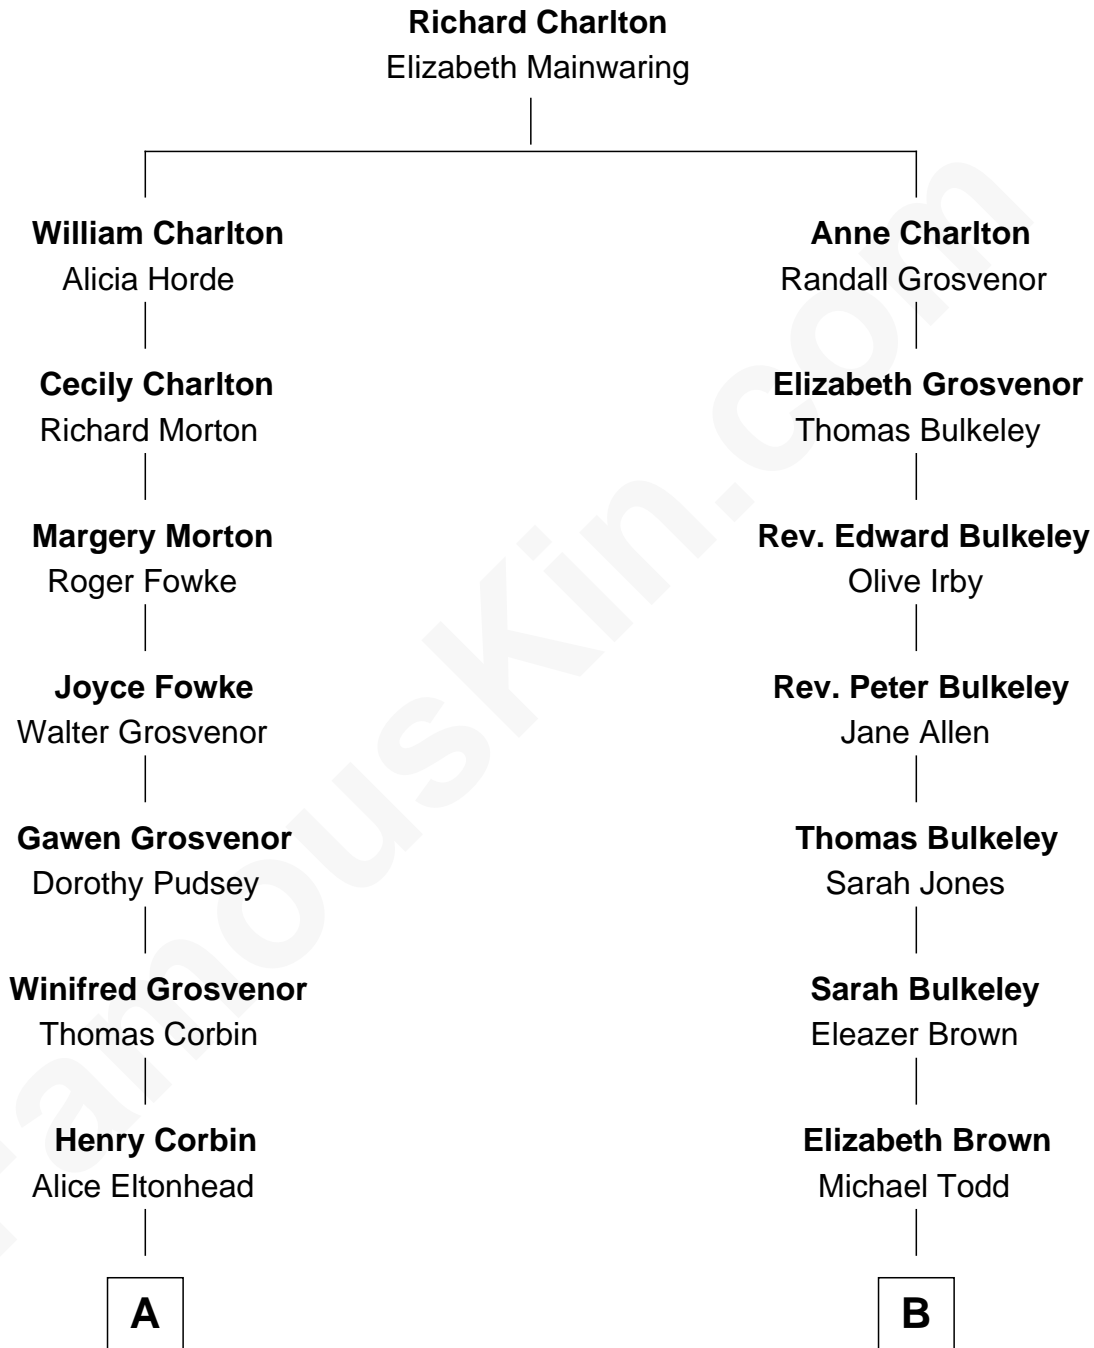

## Relationship Chart of

### Richard Henry Lee

*Signer of the Declaration of Independence*

9th cousin 7 times removed of

**Mizuo Peck**

*TV and Movie Actress*

Mizuo Peck photo by [David Shankbone](#) (CC BY-SA 3.0)