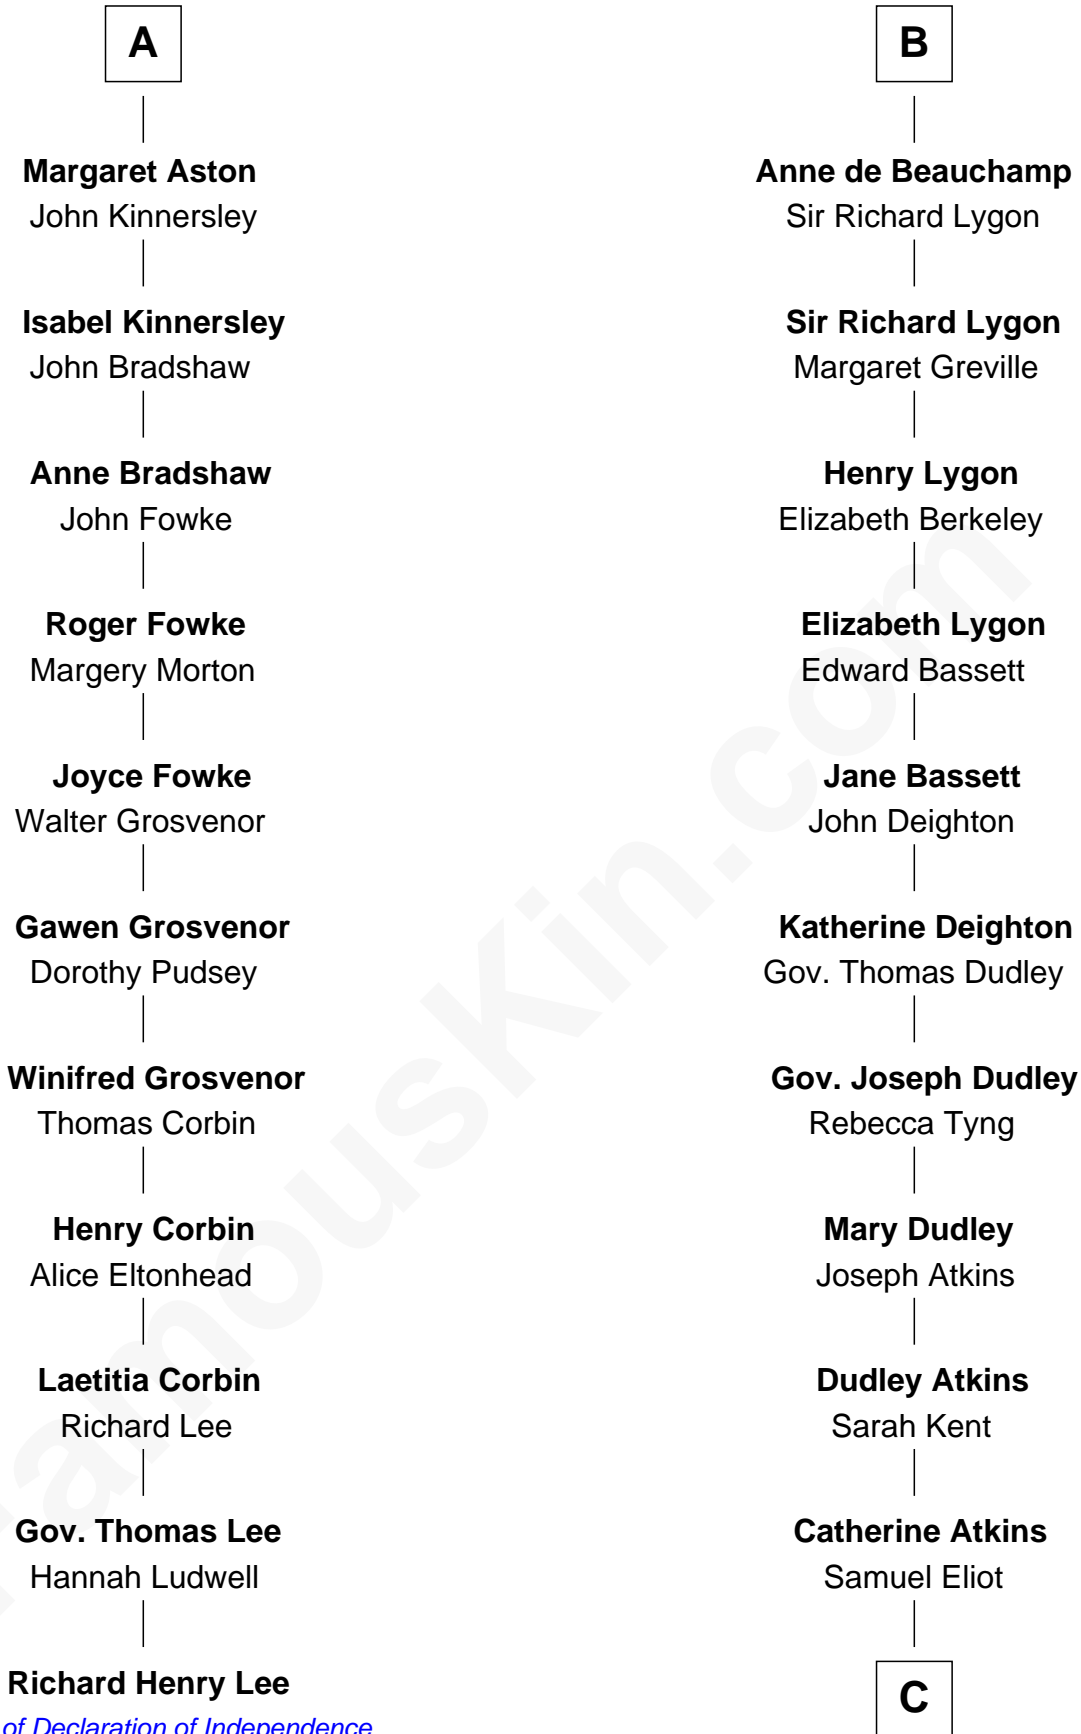

FamousKin.com

Relationship Chart of

Richard Henry Lee

Signer of the Declaration of Independence

17th cousin 4 times removed of

Endicott Peabody

62nd Governor of Massachusetts

C

—
Mary Harrison Eliot

Edmund Dwight

—
Mary Eliot Dwight

Dr. Samuel Parkman

—
Henry Parkman

Mary Frances Parker

—
Mary Elizabeth Parkman

Rt. Rev. Malcolm Endicott Peabody

—
Endicott Peabody

62nd Governor of Massachusetts