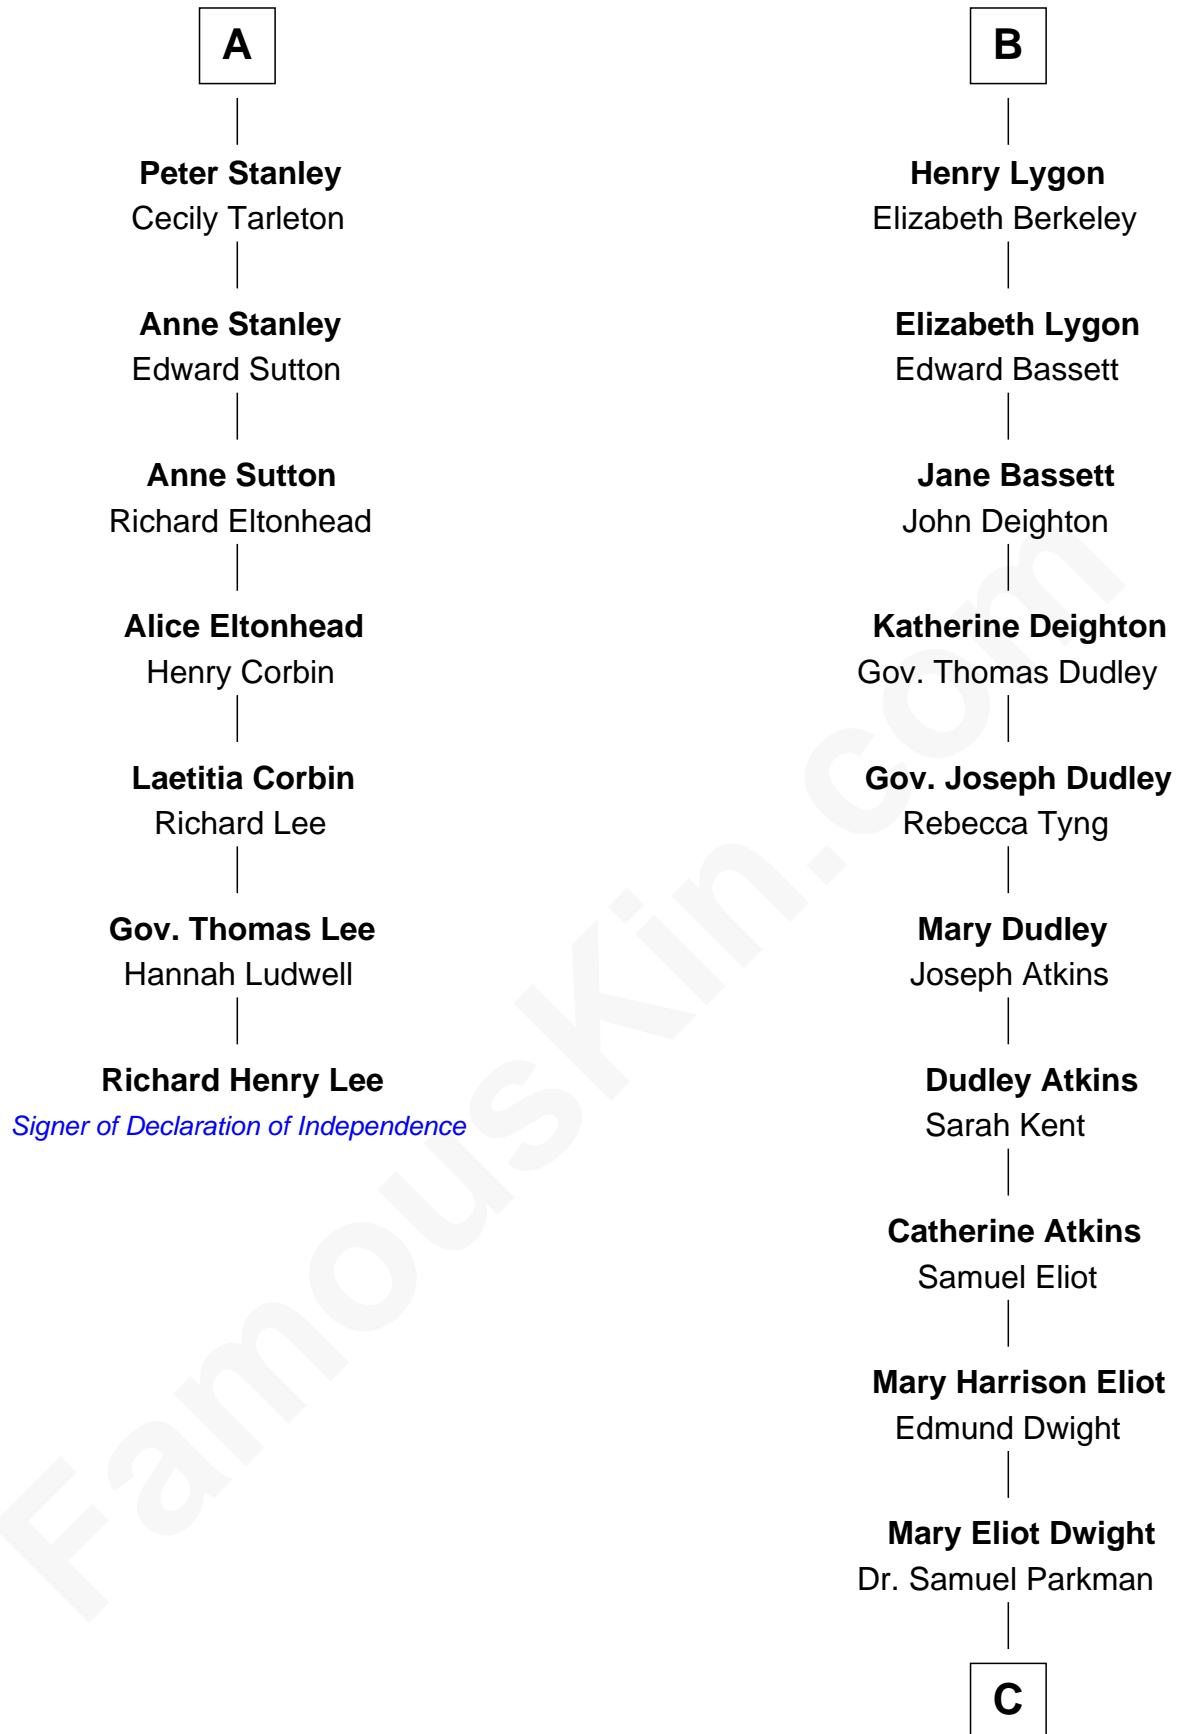

### Richard Henry Lee

*Signer of the Declaration of Independence*

13th cousin 6 times removed of

### Endicott Peabody

*62nd Governor of Massachusetts*

**Katherine de Hastang**

Ralph de Stafford

**C**

**Henry Parkman**

Mary Frances Parker

**Mary Elizabeth Parkman**

Rt. Rev. Malcolm Endicott Peabody

**Endicott Peabody**

*62nd Governor of Massachusetts*

FamousKin.com