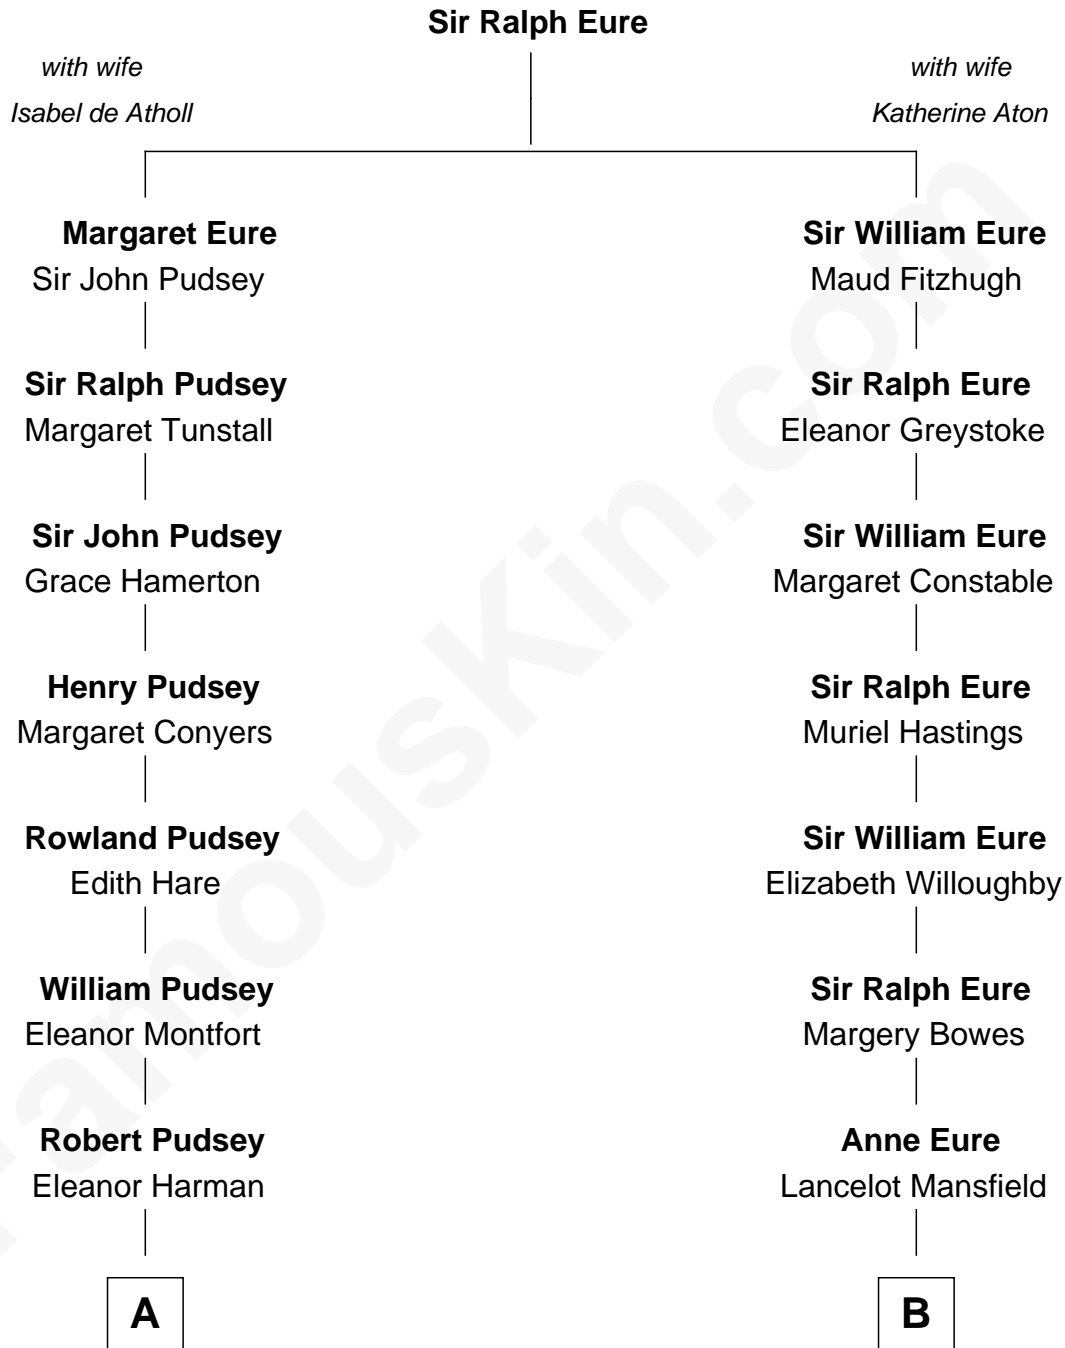

FamousKin.com

Relationship Chart of

Richard Henry Lee

Signer of the Declaration of Independence

13th cousin 5 times removed of

Endicott Peabody

62nd Governor of Massachusetts

C

Mary Elizabeth Parkman
Rt. Rev. Malcolm Endicott Peabody

Endicott Peabody
62nd Governor of Massachusetts

FamousKin.com