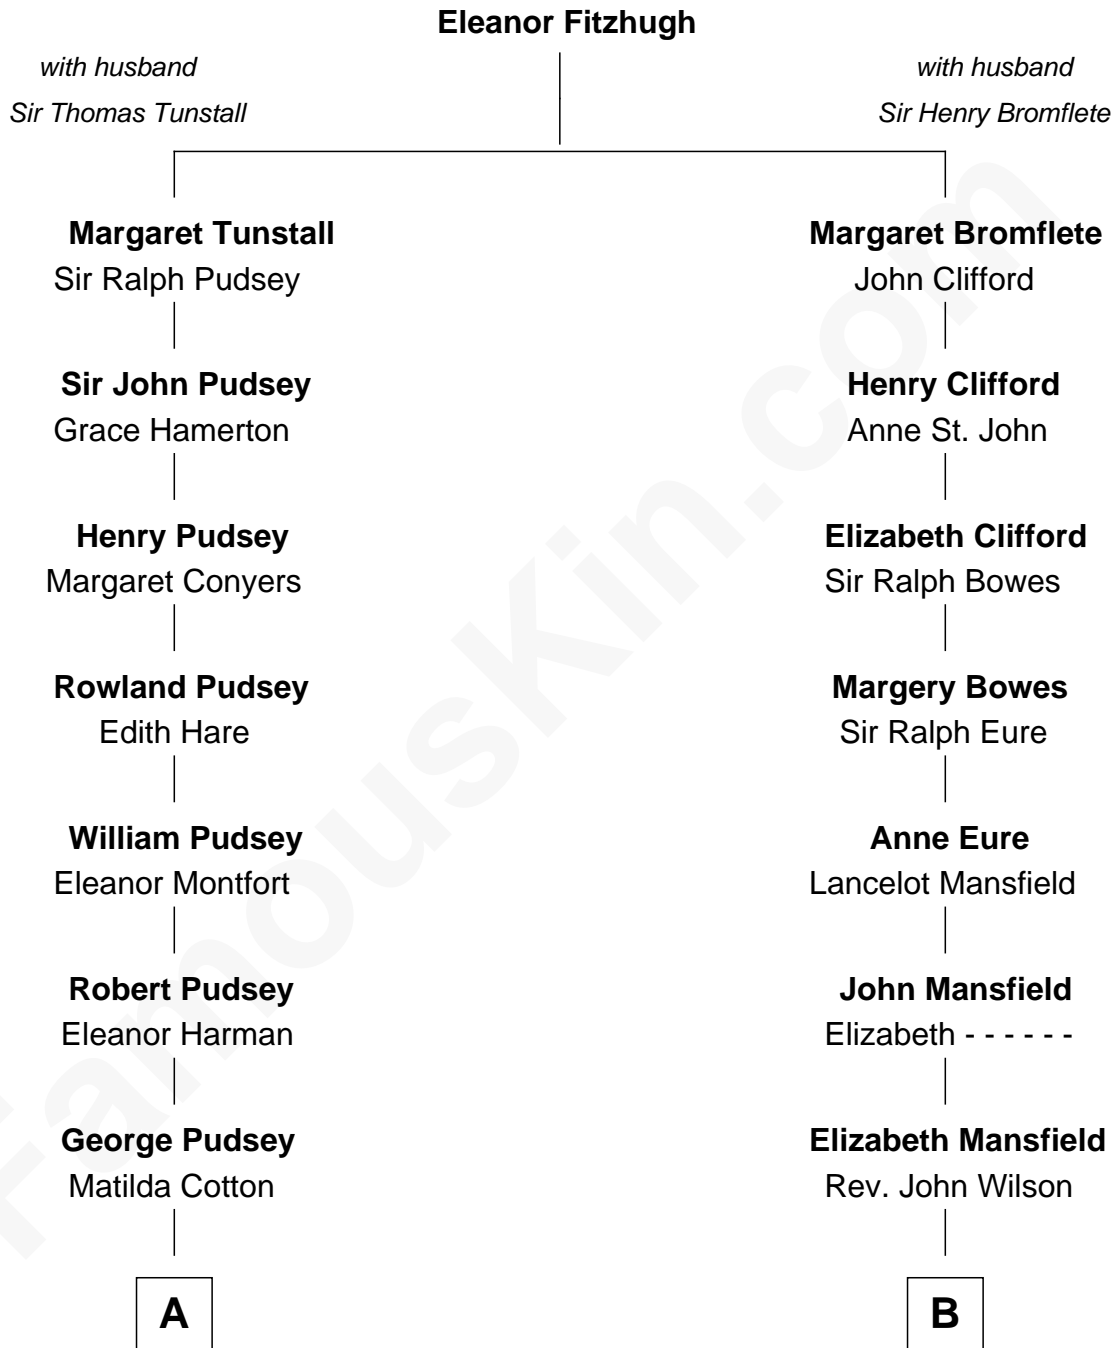

FamousKin.com

Relationship Chart of

Richard Henry Lee

Signer of the Declaration of Independence

12th cousin 4 times removed of

Endicott Peabody

62nd Governor of Massachusetts

A

Dorothy Pudsey
Gawen Grosvenor

Winifred Grosvenor
Thomas Corbin

Henry Corbin
Alice Eltonhead

Laetitia Corbin
Richard Lee

Gov. Thomas Lee
Hannah Ludwell

Richard Henry Lee
Signer of Declaration of Independence