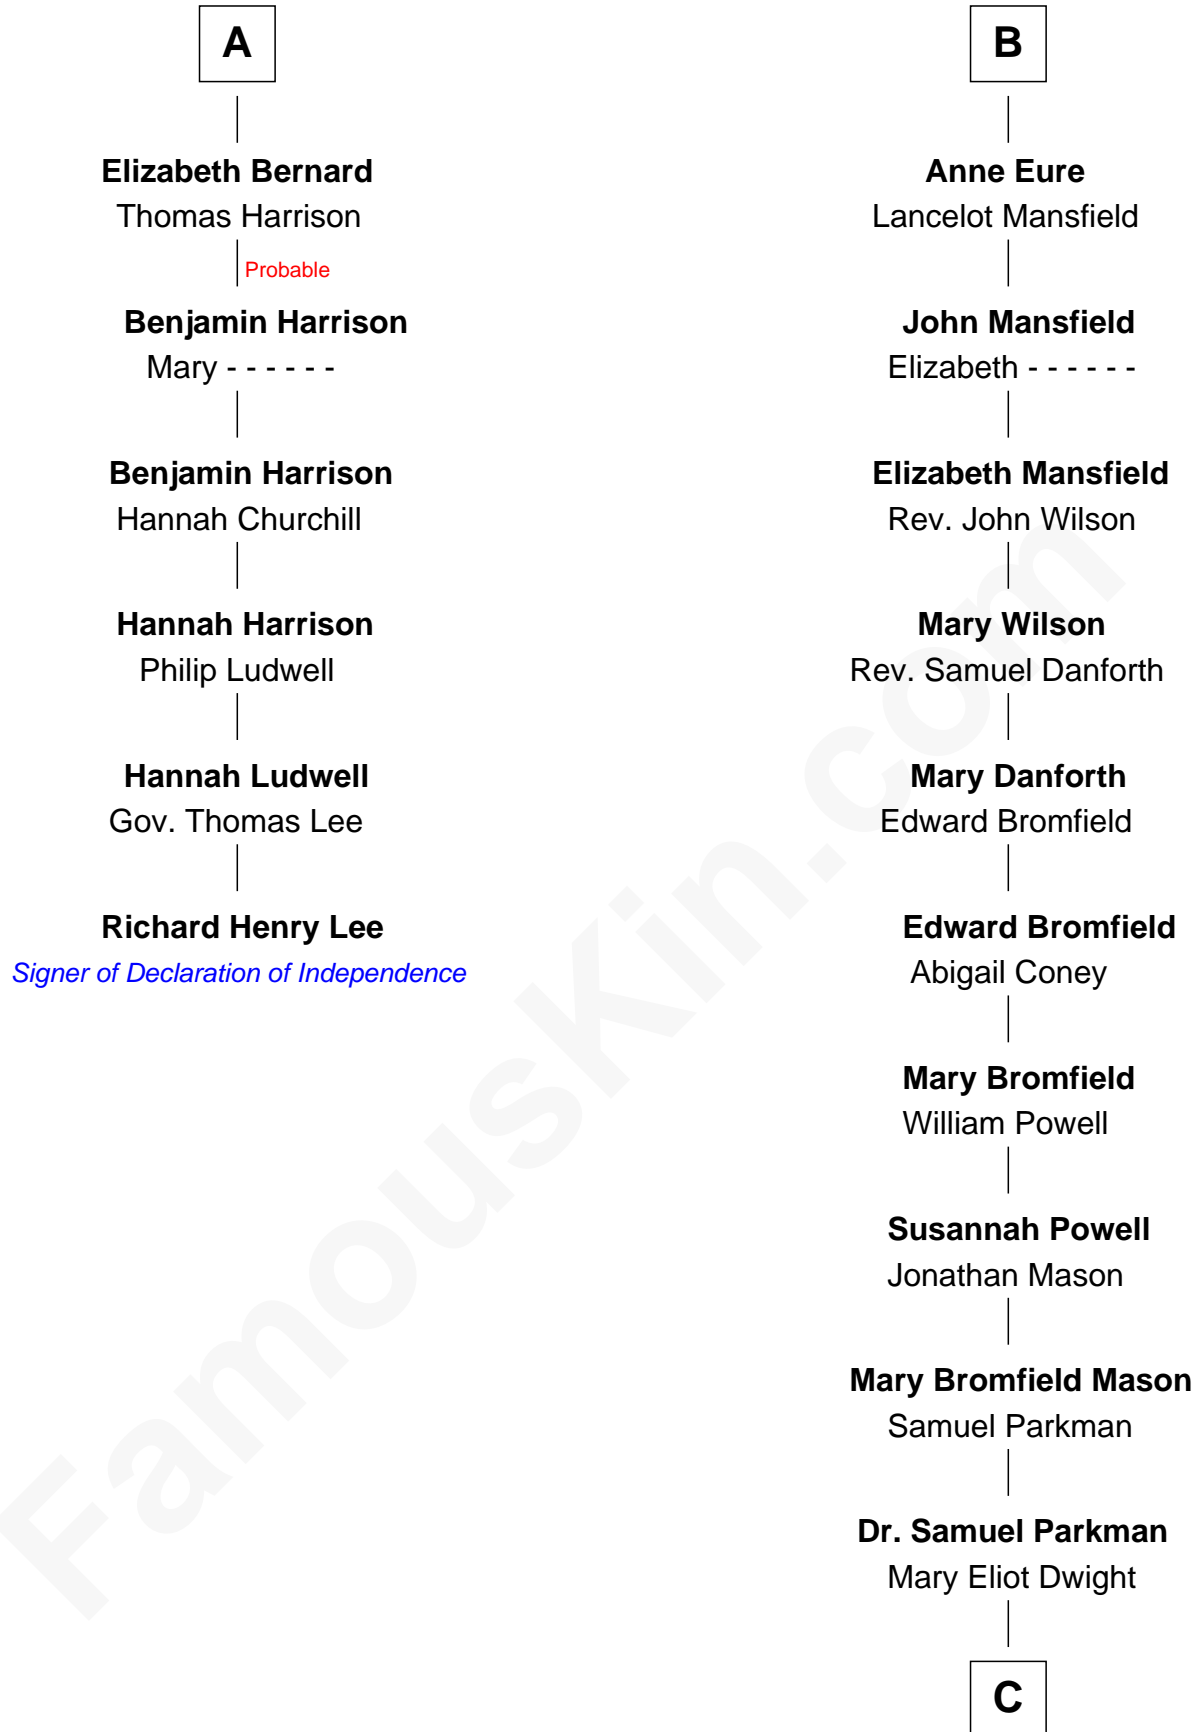

FamousKin.com

Relationship Chart of

Richard Henry Lee

Signer of the Declaration of Independence

12th cousin 7 times removed of

Endicott Peabody

62nd Governor of Massachusetts

C

Henry Parkman

Mary Frances Parker

Mary Elizabeth Parkman

Rt. Rev. Malcolm Endicott Peabody

Endicott Peabody

62nd Governor of Massachusetts

FamousKin.com