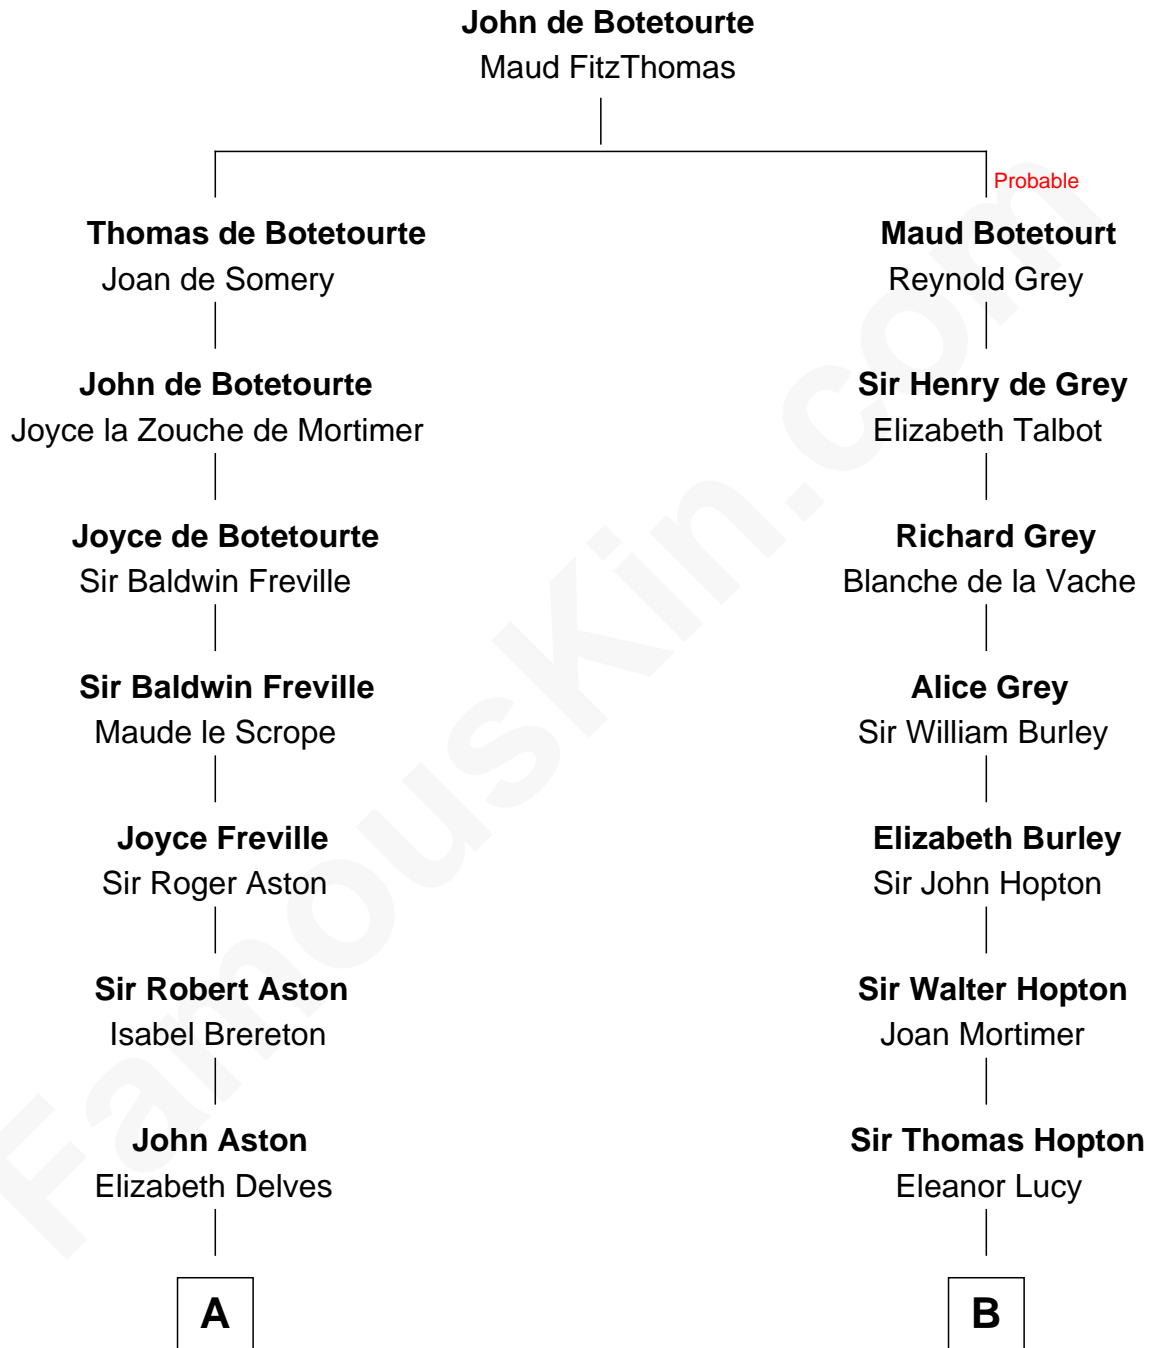

FamousKin.com

Relationship Chart of

Richard Henry Lee

Signer of the Declaration of Independence

17th cousin 3 times removed of

James Russell Lowell

American "Fireside" Poet

C

James Russell
Katharine Graves

Rebecca Russell
John Lowell

Rev. Charles Lowell
Harriet Brackett Spence

James Russell Lowell
American "Fireside" Poet

FamousKin.com