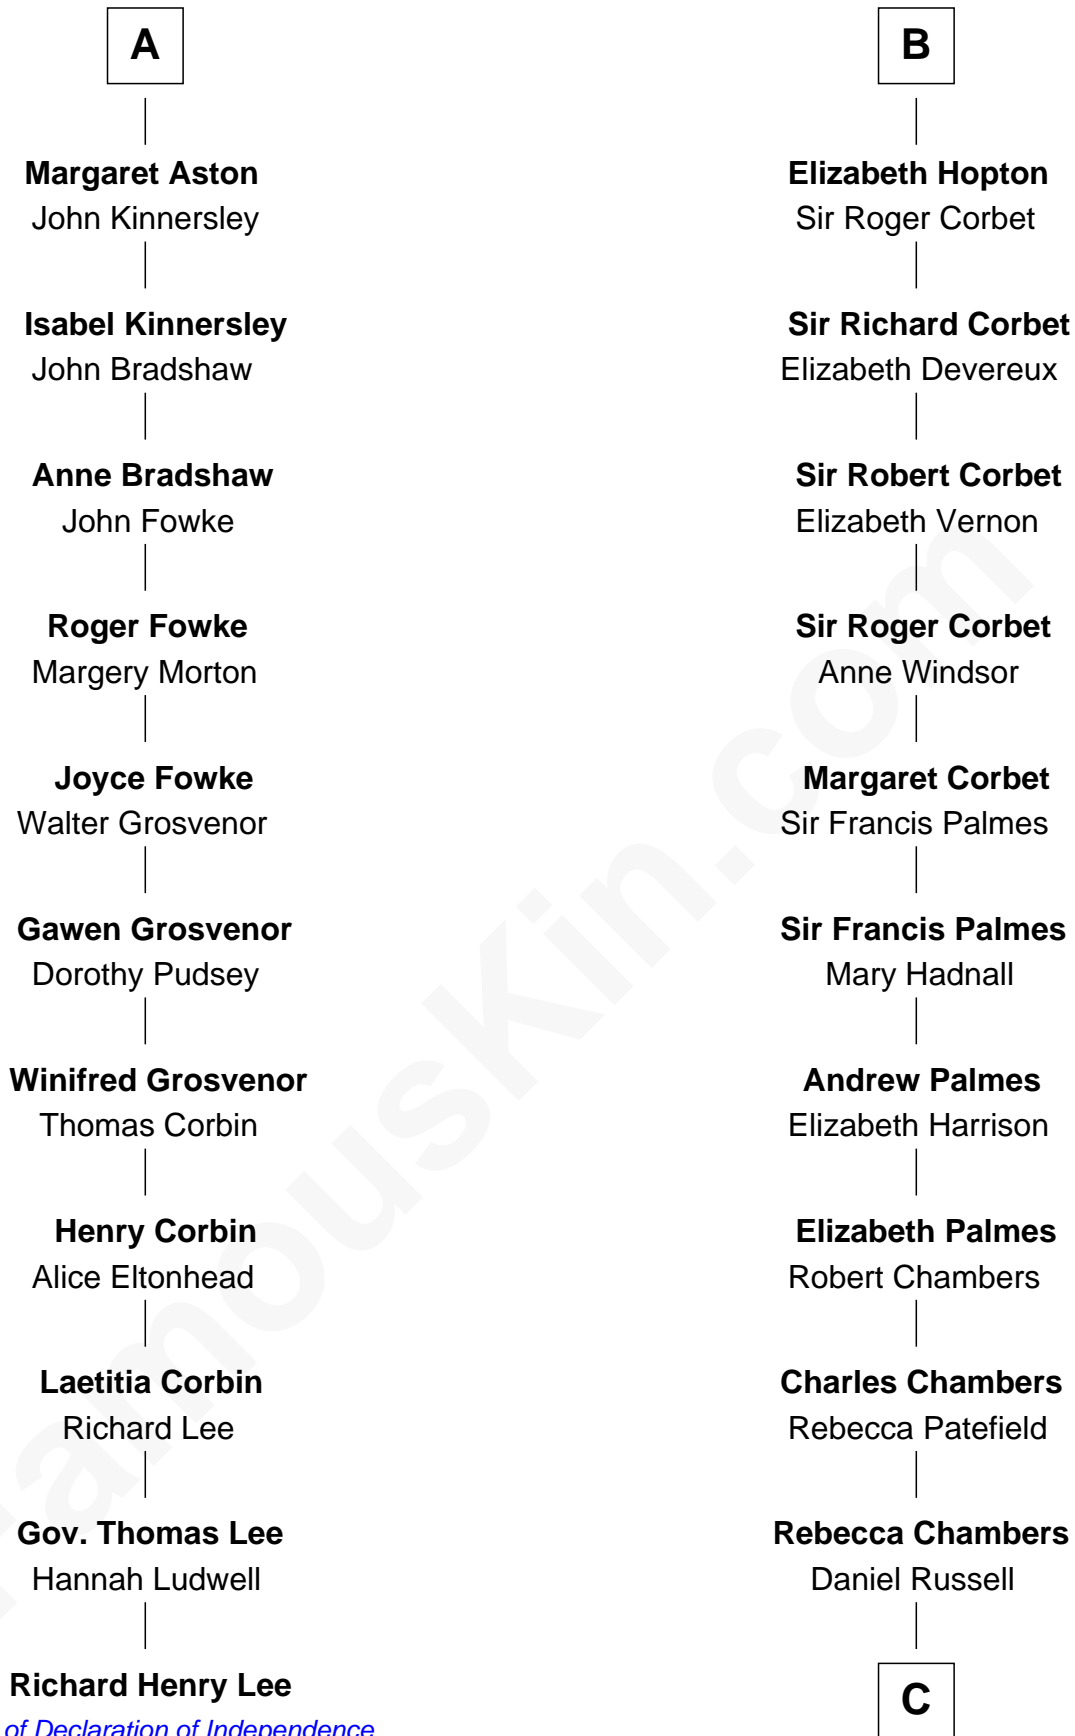

FamousKin.com

Relationship Chart of

Richard Henry Lee

Signer of the Declaration of Independence

17th cousin 3 times removed of

James Russell Lowell

American "Fireside" Poet

C