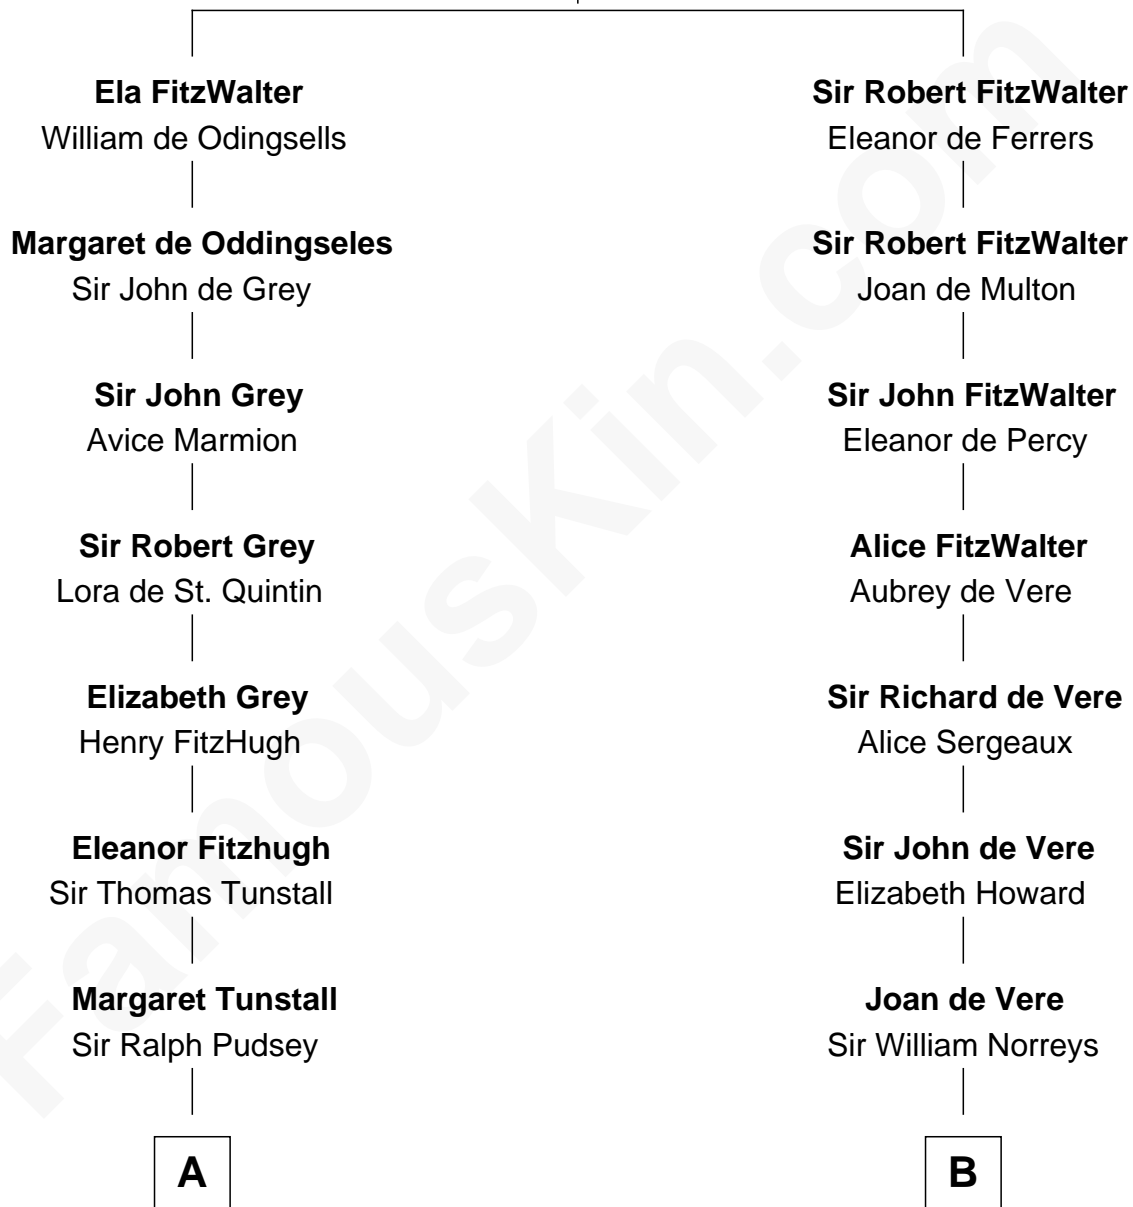

FamousKin.com

Relationship Chart of

Richard Henry Lee

Signer of the Declaration of Independence

18th cousin of

James Russell Lowell

American "Fireside" Poet

Sir Walter FitzRobert

Ida Longespee

C

Gov. Thomas Lee

Hannah Ludwell

Richard Henry Lee

Signer of Declaration of Independence

D

Rev. Charles Lowell