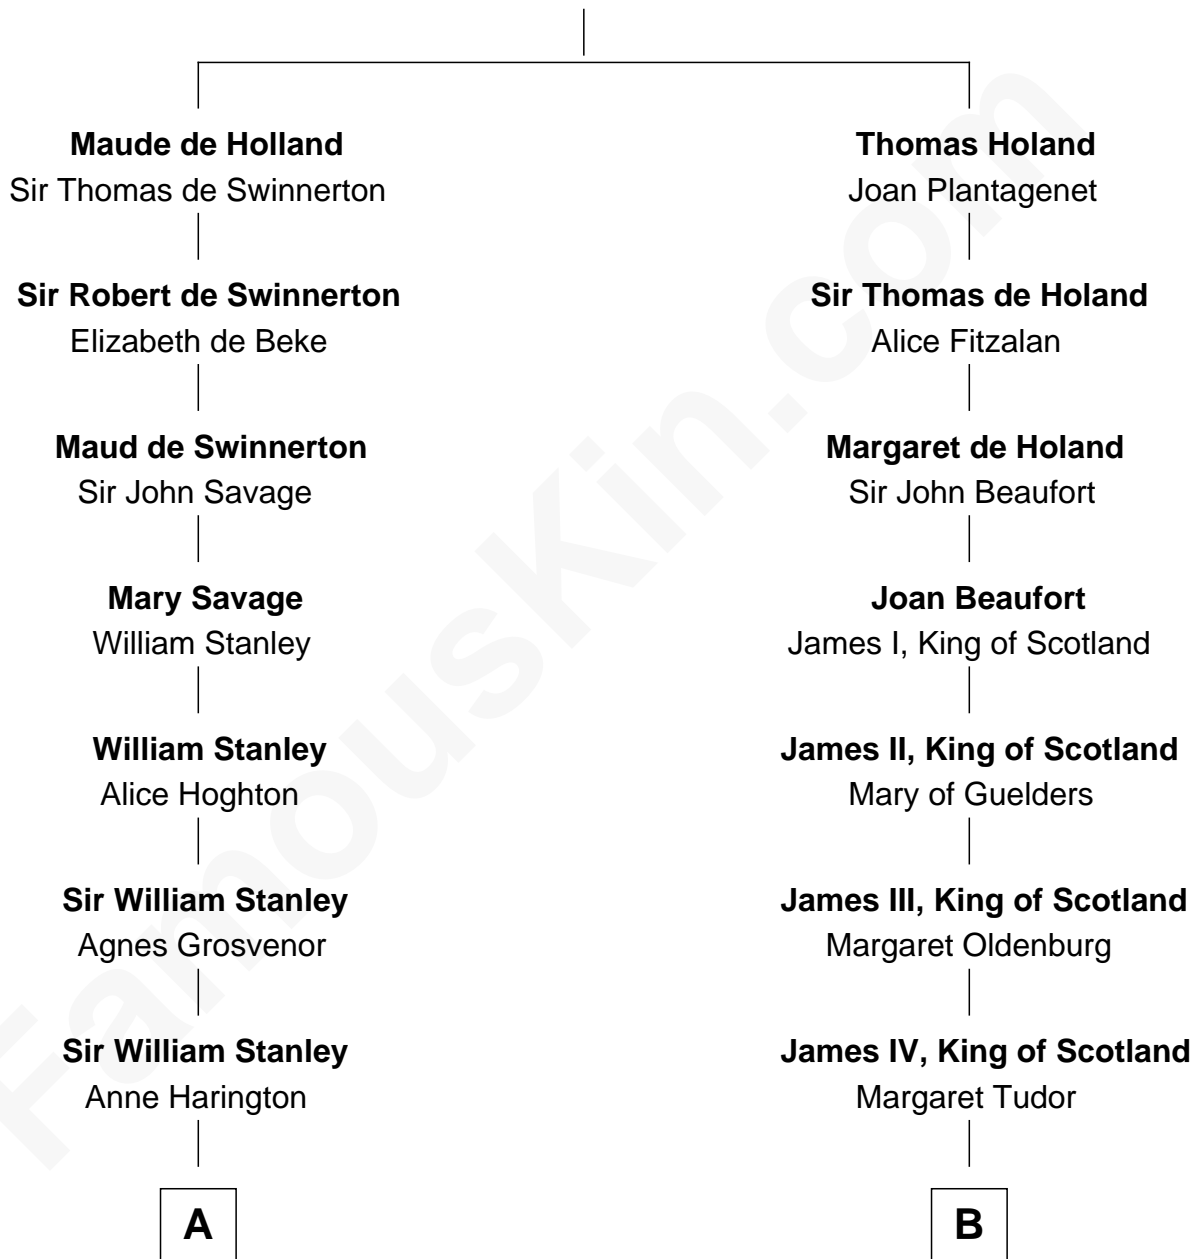

FamousKin.com

Relationship Chart of

Richard Henry Lee

Signer of the Declaration of Independence

13th cousin 5 times removed of

James Russell Lowell

American "Fireside" Poet

Sir Robert de Holland

Maude la Zouche

C

Harriet Brackett Spence

Rev. Charles Lowell

James Russell Lowell

American "Fireside" Poet

FamousKin.com