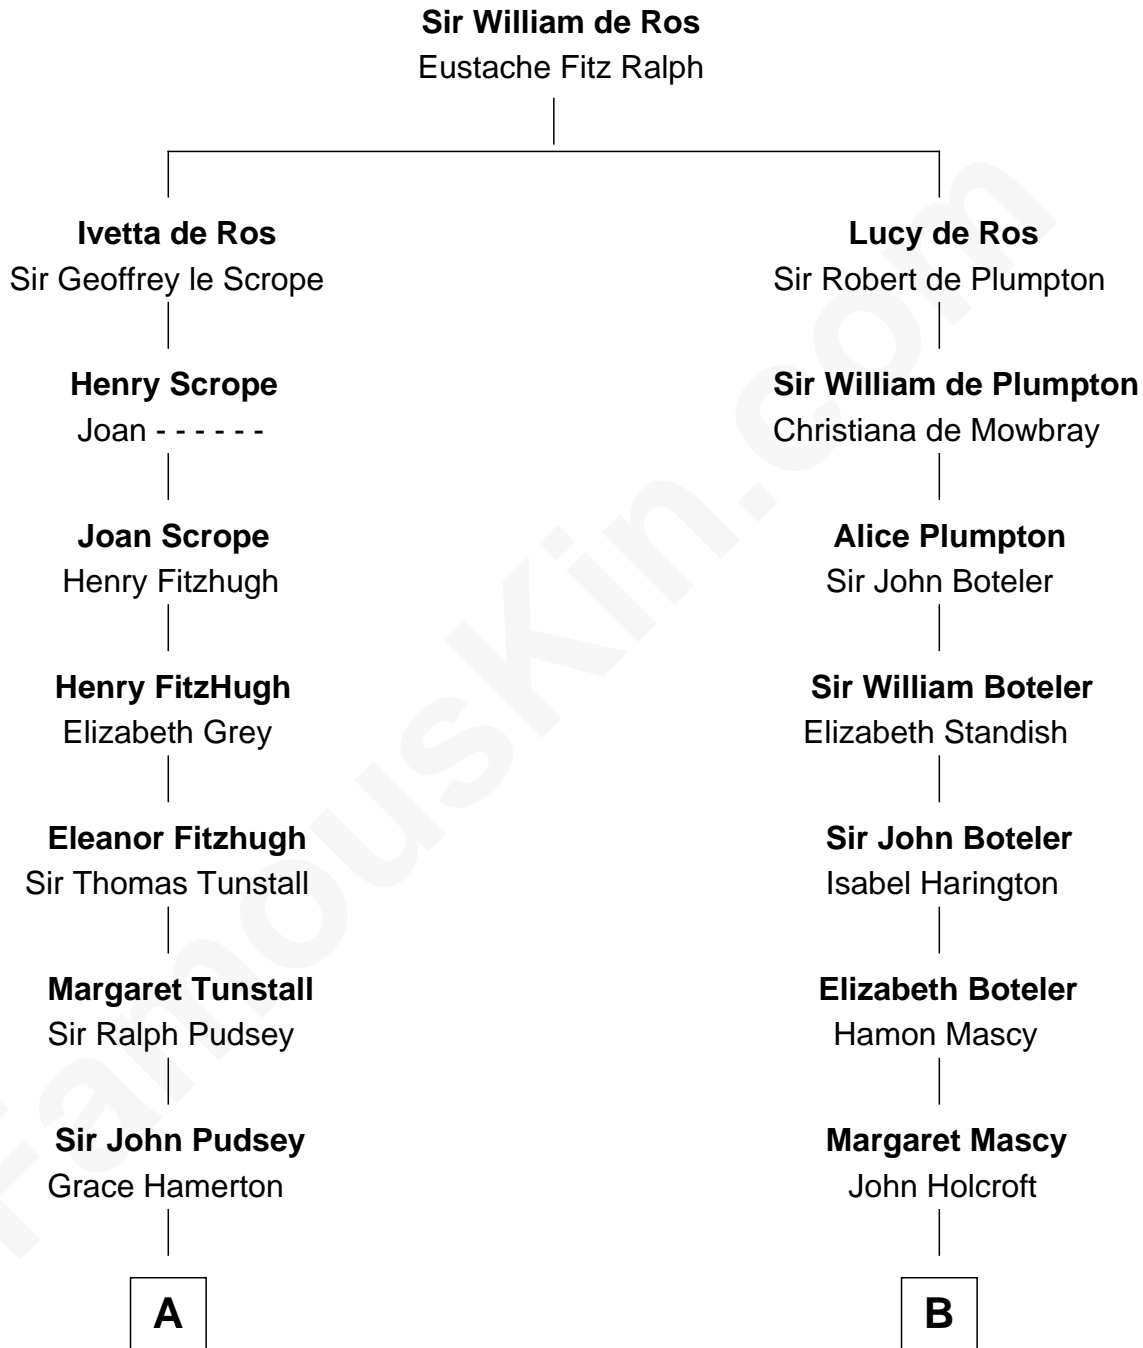

FamousKin.com

Relationship Chart of

Richard Henry Lee

Signer of the Declaration of Independence

17th cousin of

Capt. William Lewis Herndon

Captain of the ill fated S.S. Central America

A

Henry Pudsey
Margaret Conyers

Rowland Pudsey
Edith Hare

William Pudsey
Eleanor Montfort

Robert Pudsey
Eleanor Harman

George Pudsey
Matilda Cotton

Dorothy Pudsey
Gawen Grosvenor

Winifred Grosvenor
Thomas Corbin