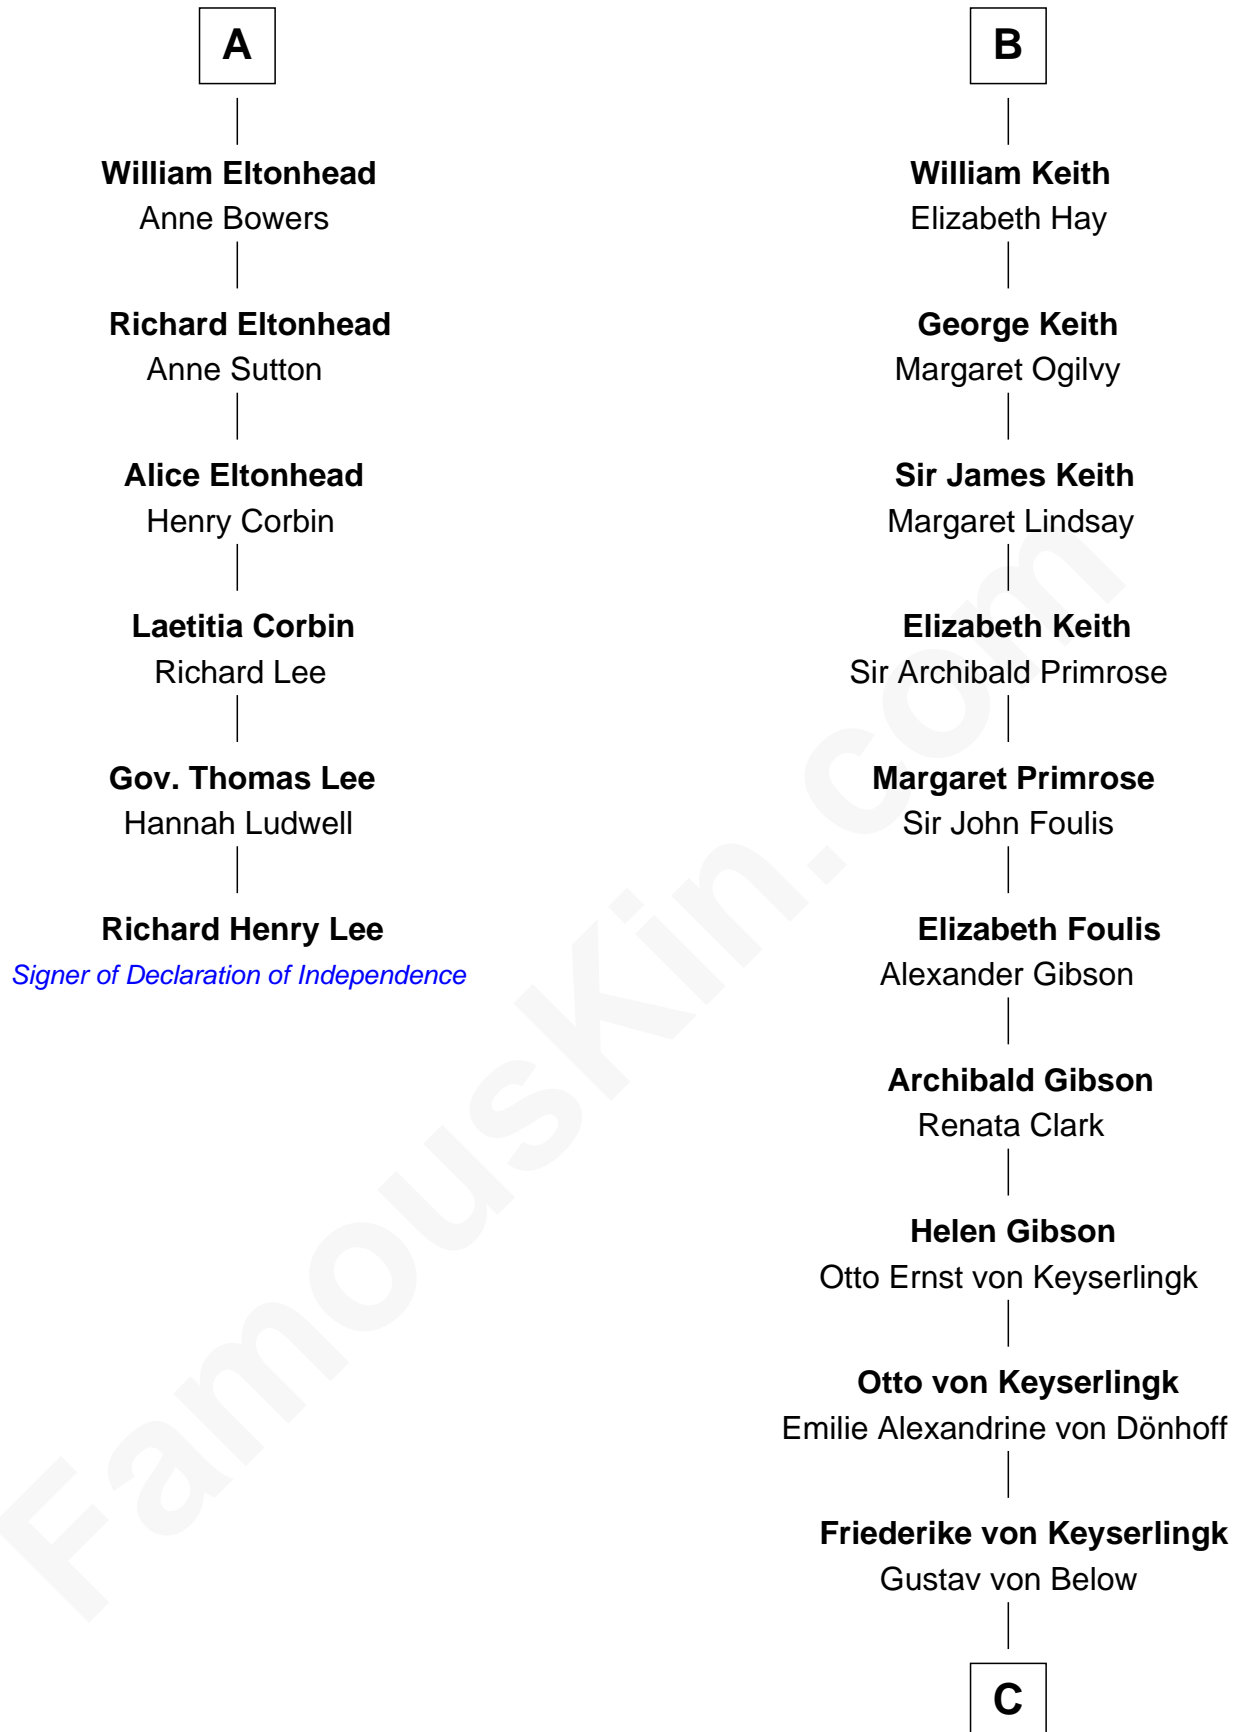

## Relationship Chart of

### Richard Henry Lee

*Signer of the Declaration of Independence*

12th cousin 8 times removed of

**Wernher von Braun**  
*Rocket Scientist*

**C**

**Karl Emil Gustav von Below**

Eleonore Melitta Behrend

**Marie Eleonore Dorothea von Below**