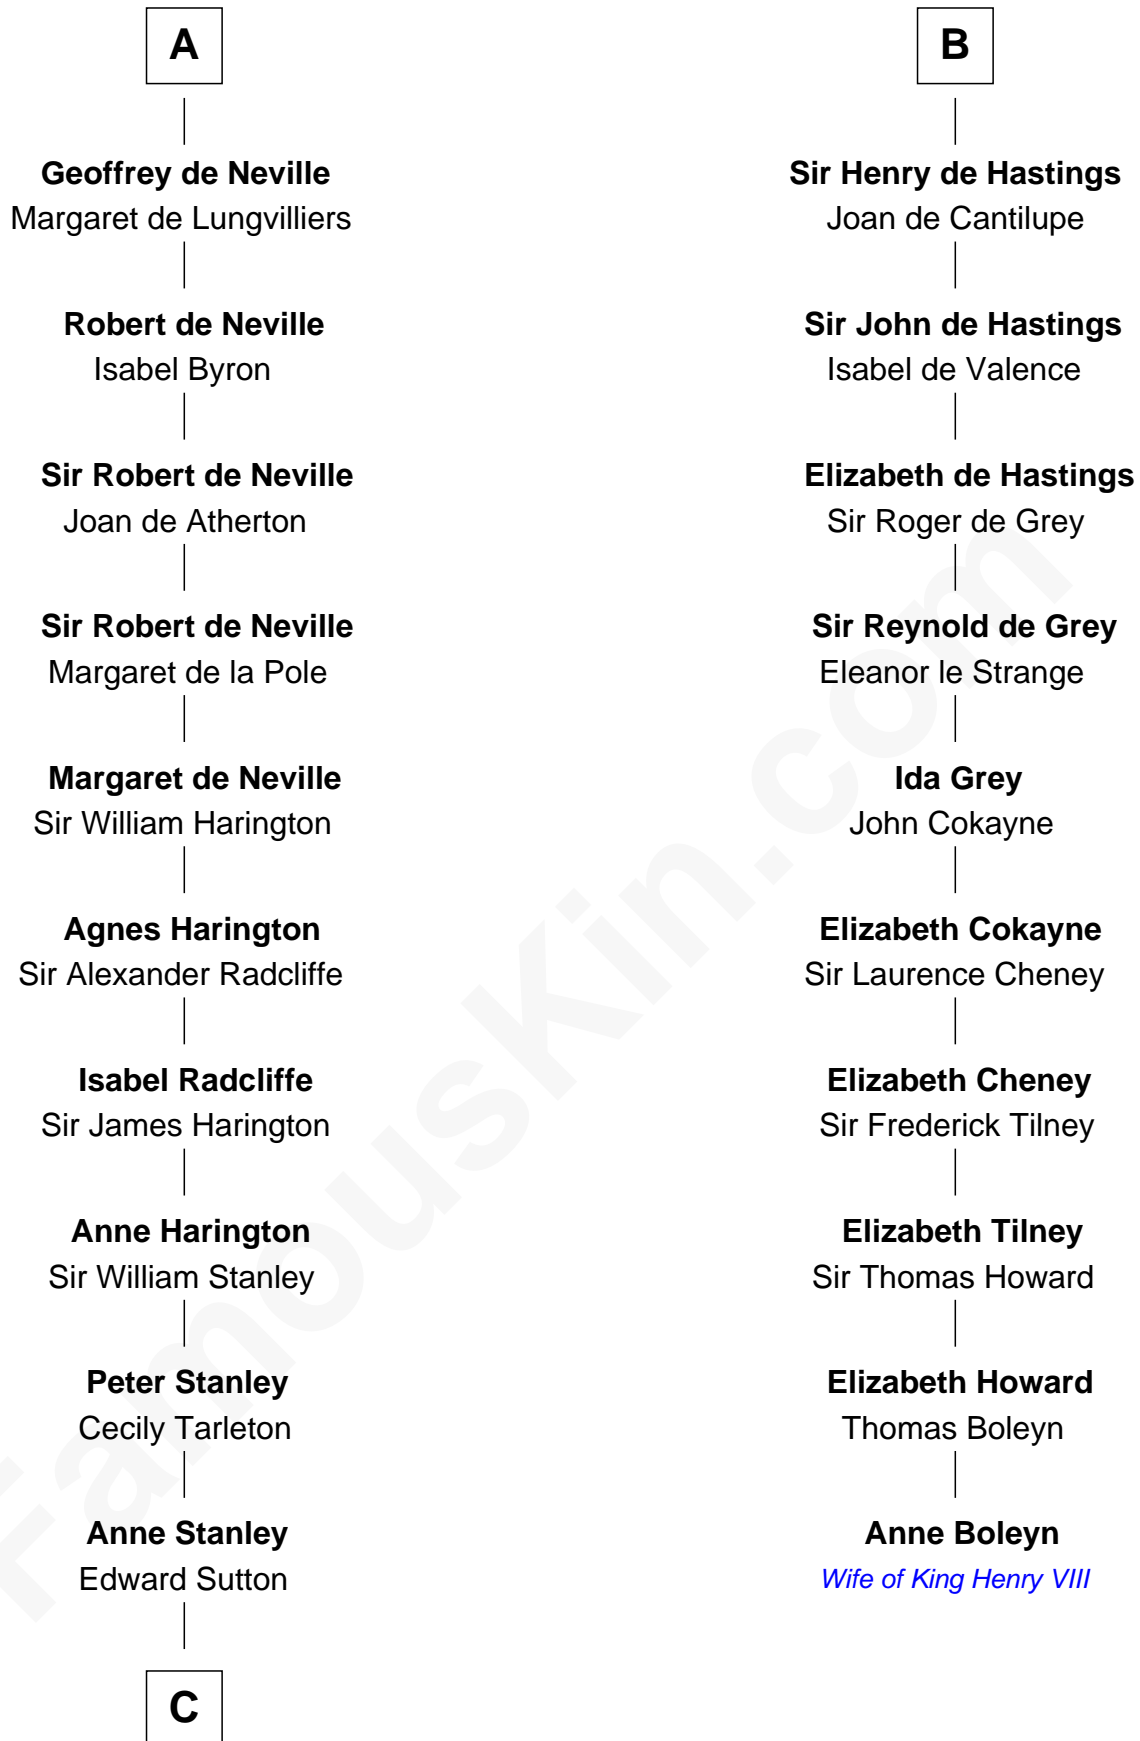

FamousKin.com

Relationship Chart of

Richard Henry Lee

Signer of the Declaration of Independence

16th cousin 5 times removed of

Anne Boleyn

2nd Wife of King Henry VIII

C

Anne Sutton
Richard Eltonhead

Alice Eltonhead
Henry Corbin

Laetitia Corbin
Richard Lee

Gov. Thomas Lee
Hannah Ludwell

Richard Henry Lee
Signer of Declaration of Independence

FamousKin.com