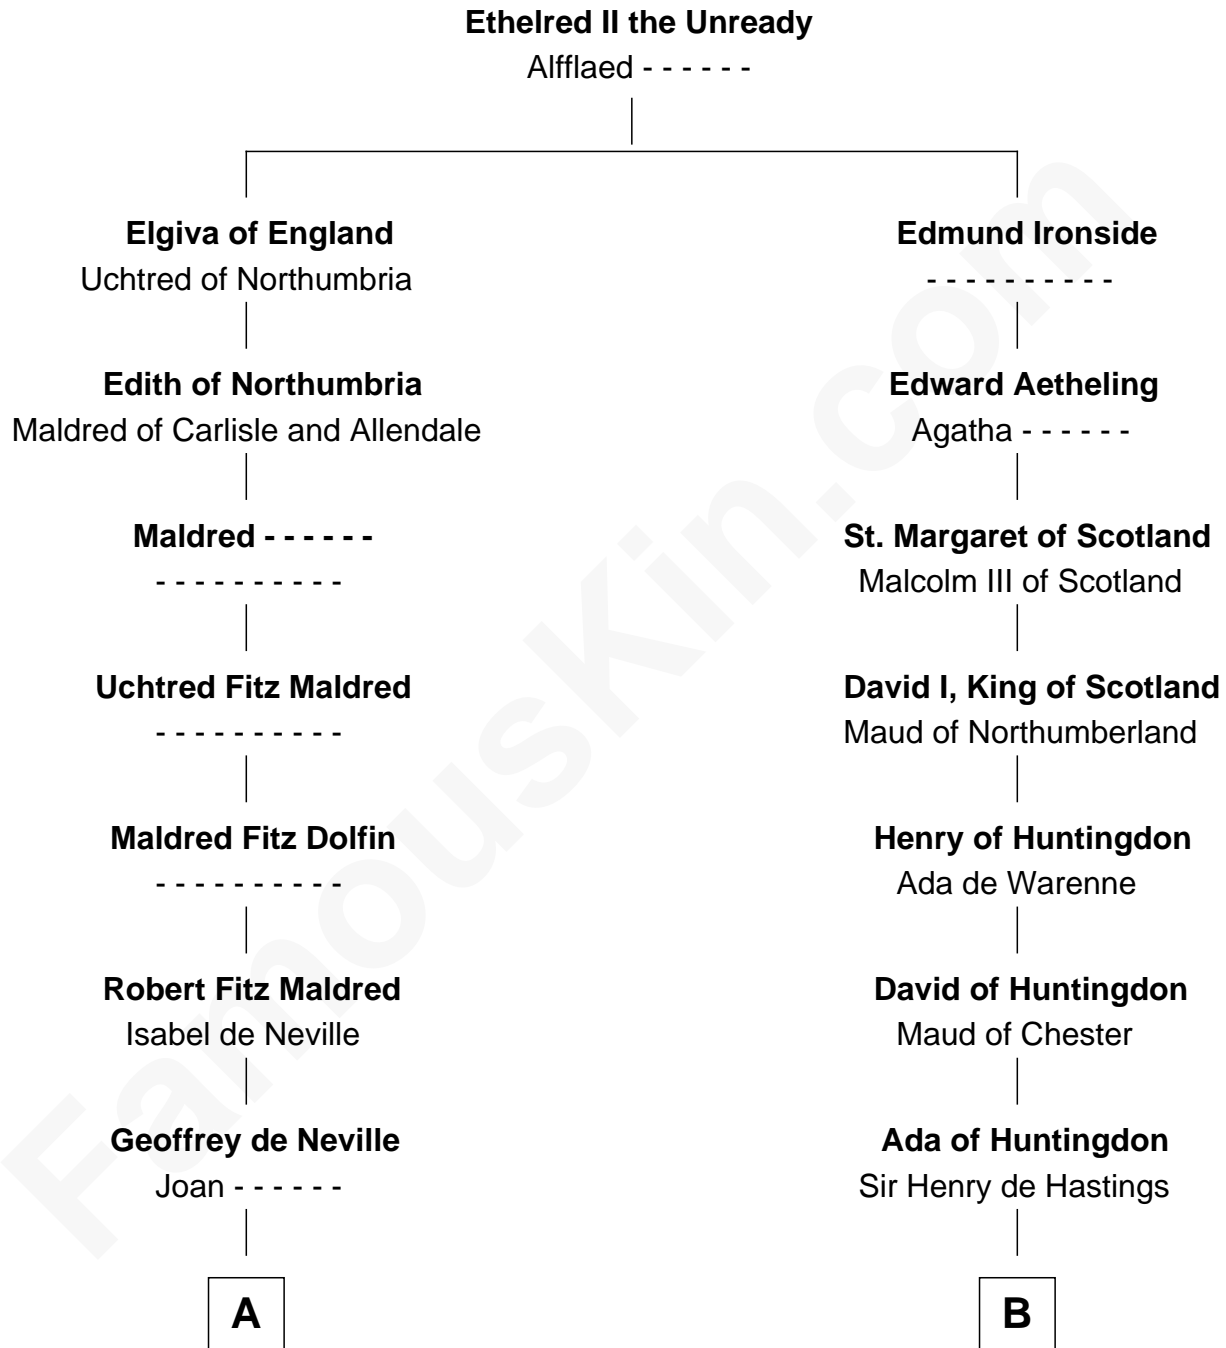

FamousKin.com

Relationship Chart of

Richard Henry Lee

Signer of the Declaration of Independence

16th cousin 5 times removed of

Anne Boleyn

2nd Wife of King Henry VIII

C

Anne Sutton
Richard Eltonhead

Alice Eltonhead
Henry Corbin

Laetitia Corbin
Richard Lee

Gov. Thomas Lee
Hannah Ludwell

Richard Henry Lee
Signer of Declaration of Independence

FamousKin.com