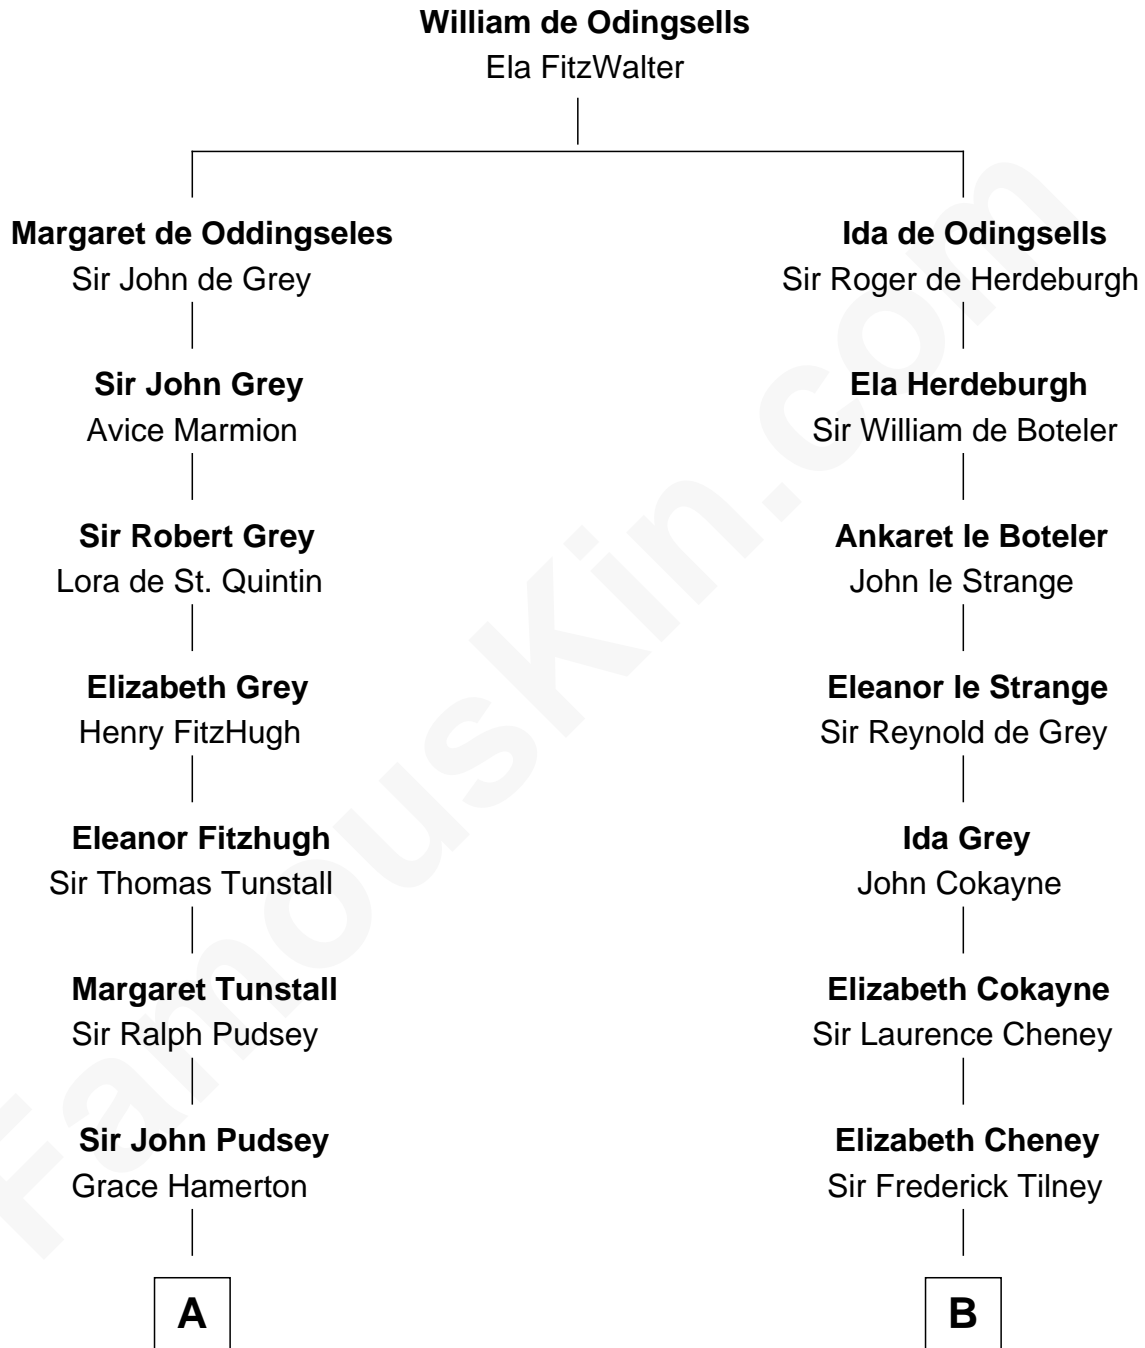

FamousKin.com

Relationship Chart of

Richard Henry Lee

Signer of the Declaration of Independence

9th cousin 8 times removed of

Anne Boleyn

2nd Wife of King Henry VIII

A

Henry Pudsey
Margaret Conyers

Rowland Pudsey
Edith Hare

William Pudsey
Eleanor Montfort

Robert Pudsey
Eleanor Harman

George Pudsey
Matilda Cotton

Dorothy Pudsey
Gawen Grosvenor

Winifred Grosvenor
Thomas Corbin

Henry Corbin
Alice Eltonhead

Laetitia Corbin
Richard Lee

Gov. Thomas Lee
Hannah Ludwell

Richard Henry Lee
Signer of Declaration of Independence

B

Elizabeth Tilney
Sir Thomas Howard

Elizabeth Howard
Thomas Boleyn