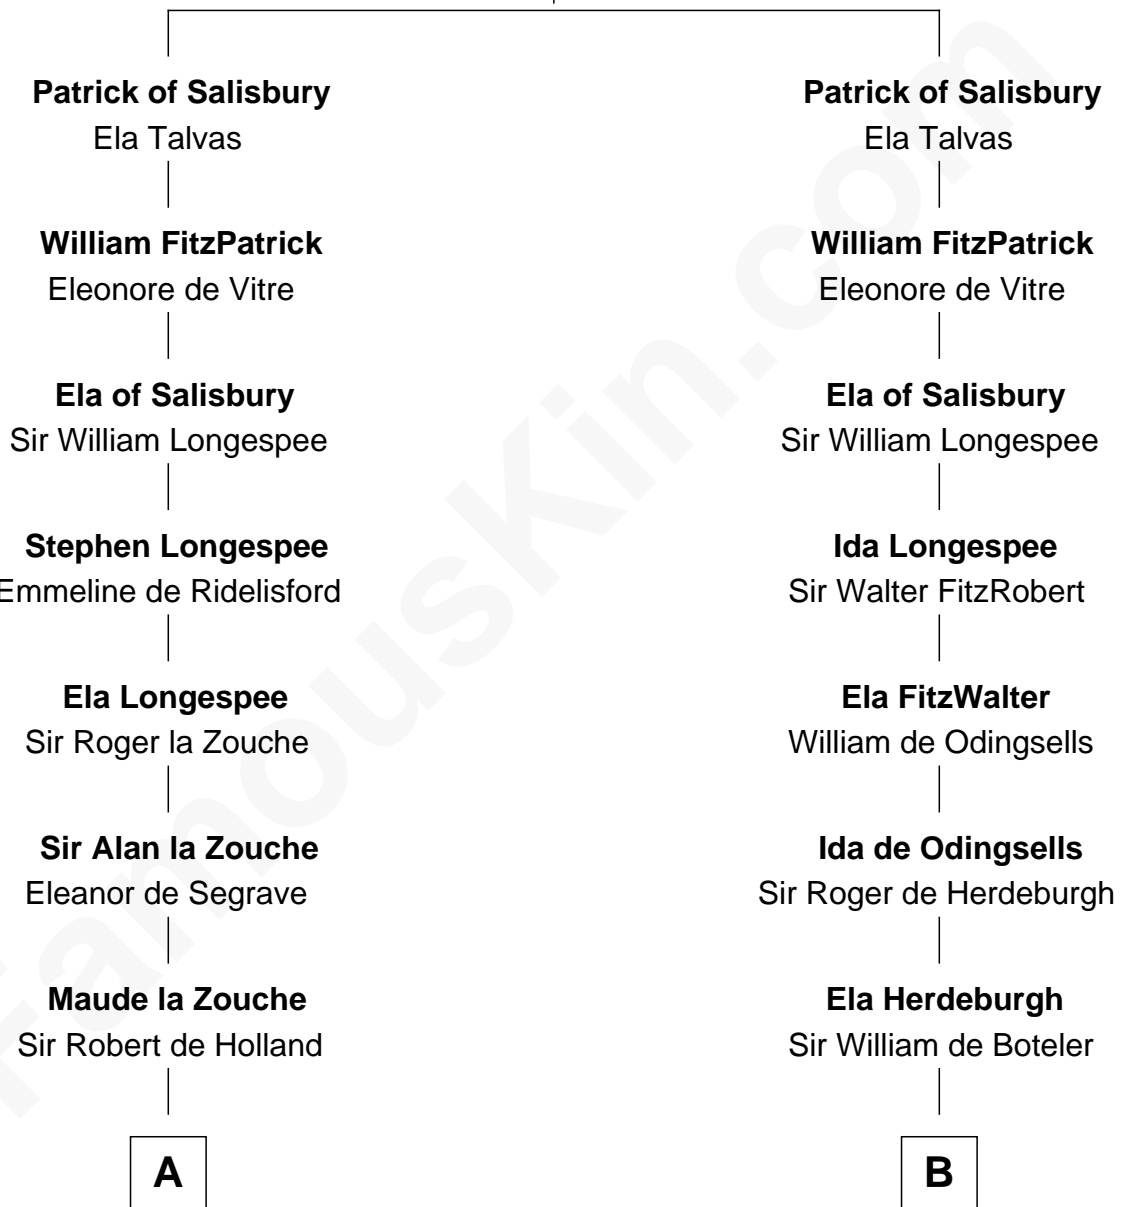

## Relationship Chart of

### Richard Henry Lee

*Signer of the Declaration of Independence*

14th cousin 6 times removed of

### Anne Boleyn

*2nd Wife of King Henry VIII*

**Walter of Salisbury**  
Sibilla de Chaworth

**C**

—  
**Alice Eltonhead**

Henry Corbin

—  
**Laetitia Corbin**

Richard Lee