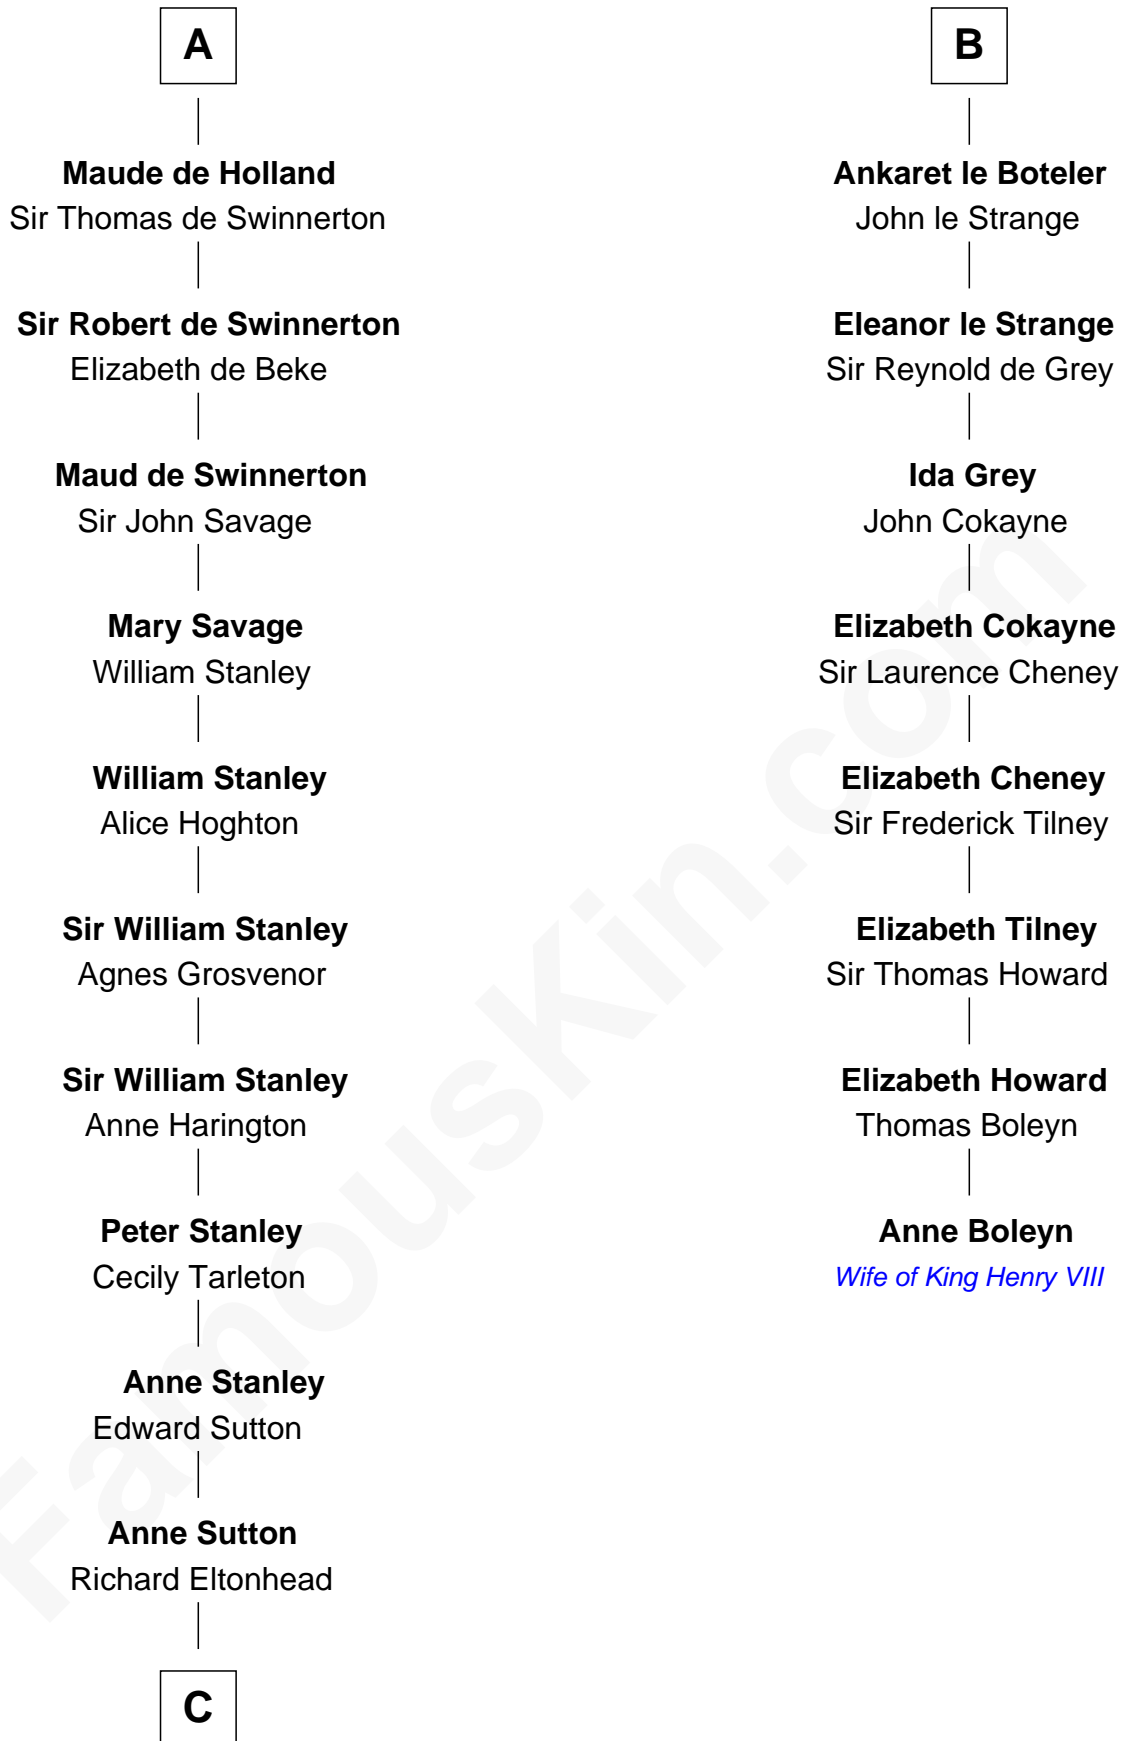

## Relationship Chart of

### Richard Henry Lee

*Signer of the Declaration of Independence*

14th cousin 6 times removed of

### Anne Boleyn

*2nd Wife of King Henry VIII*

**Walter of Salisbury**  
Sibilla de Chaworth

**C**

—  
**Alice Eltonhead**

Henry Corbin

—  
**Laetitia Corbin**

Richard Lee