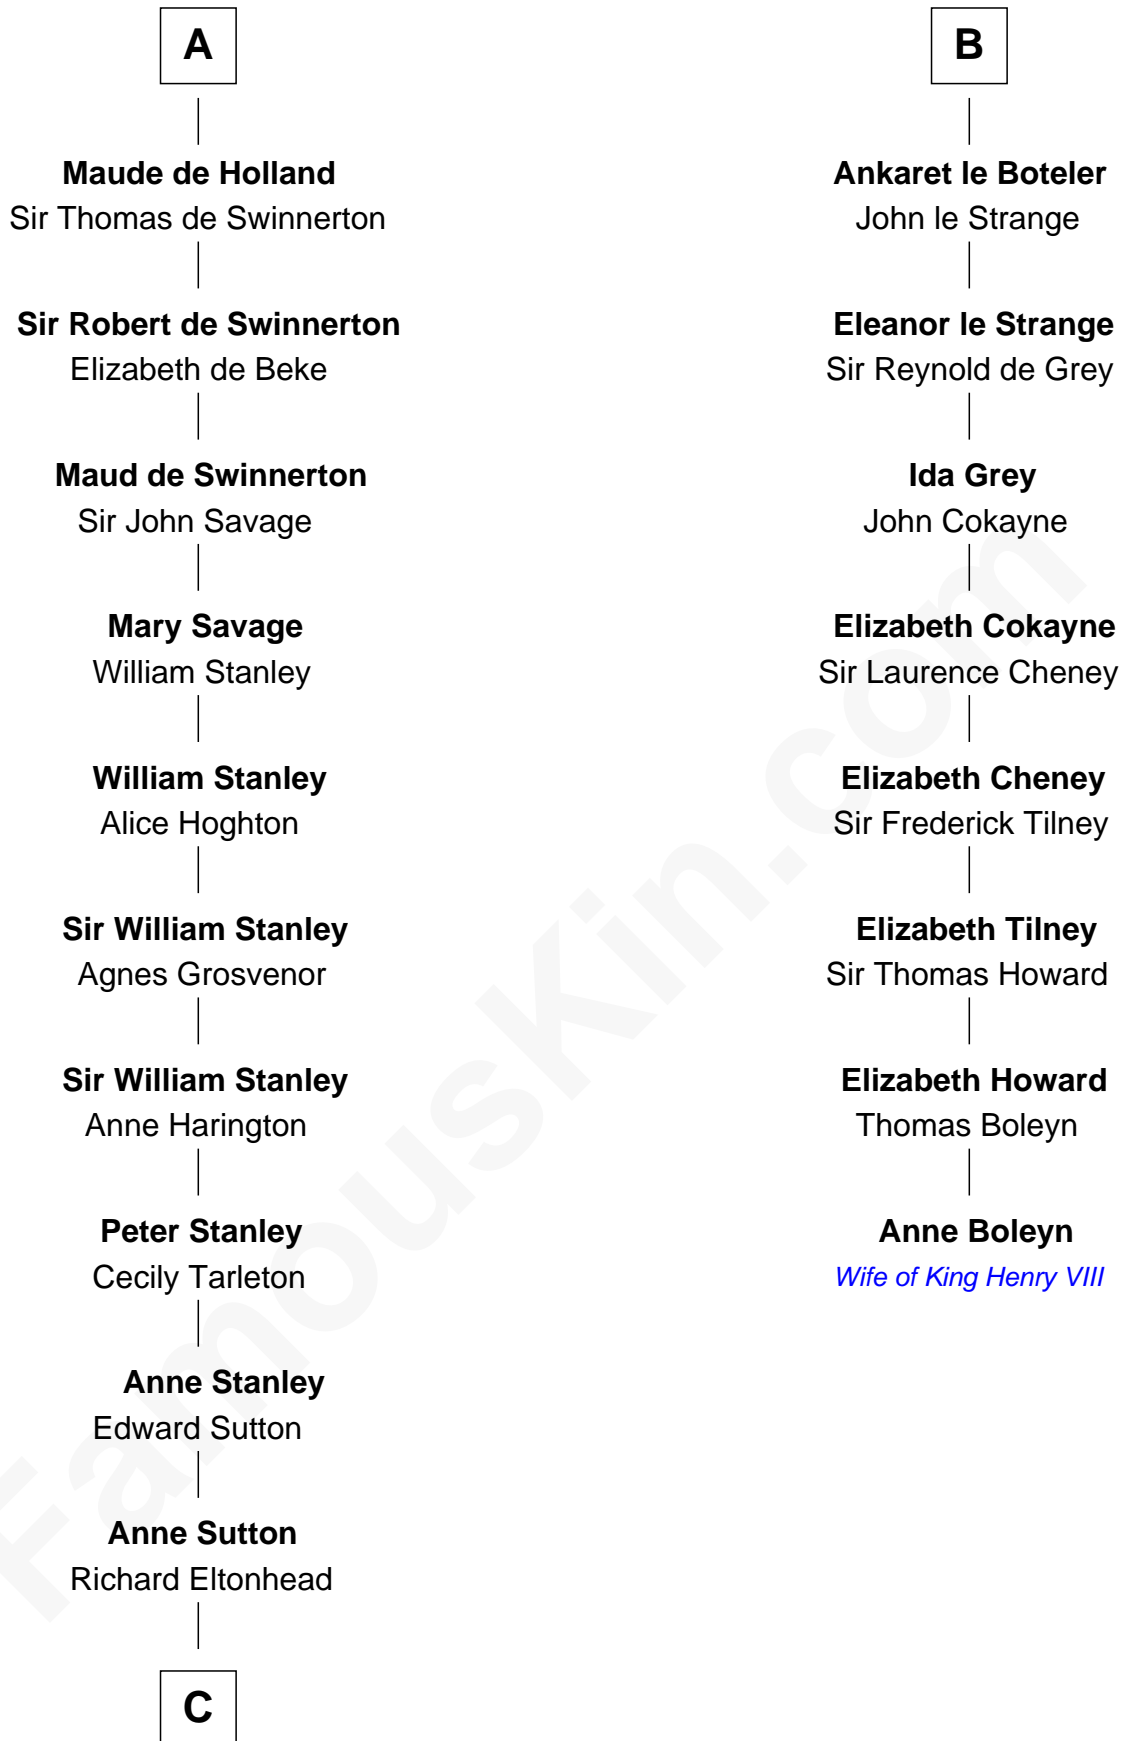

## Relationship Chart of

### Richard Henry Lee

*Signer of the Declaration of Independence*

14th cousin 6 times removed of

### Anne Boleyn

*2nd Wife of King Henry VIII*

**William Talvas**  
Alice of Burgundy

**C**

—  
**Alice Eltonhead**

Henry Corbin

—  
**Laetitia Corbin**

Richard Lee