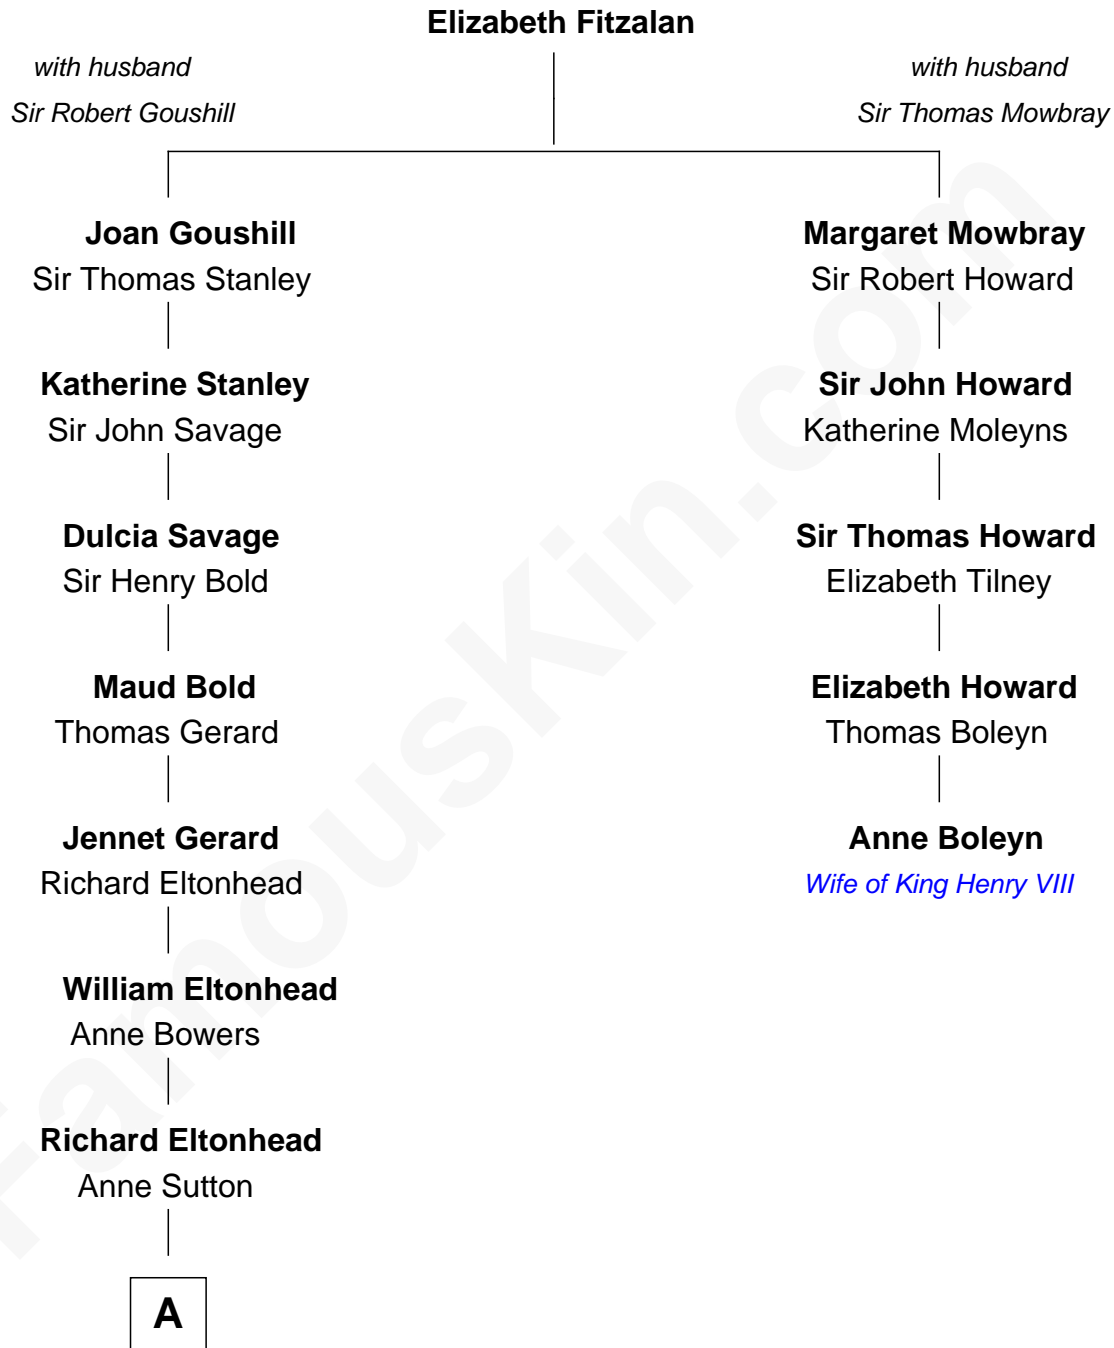

FamousKin.com

Relationship Chart of

Richard Henry Lee

Signer of the Declaration of Independence

4th cousin 6 times removed of

Anne Boleyn

2nd Wife of King Henry VIII