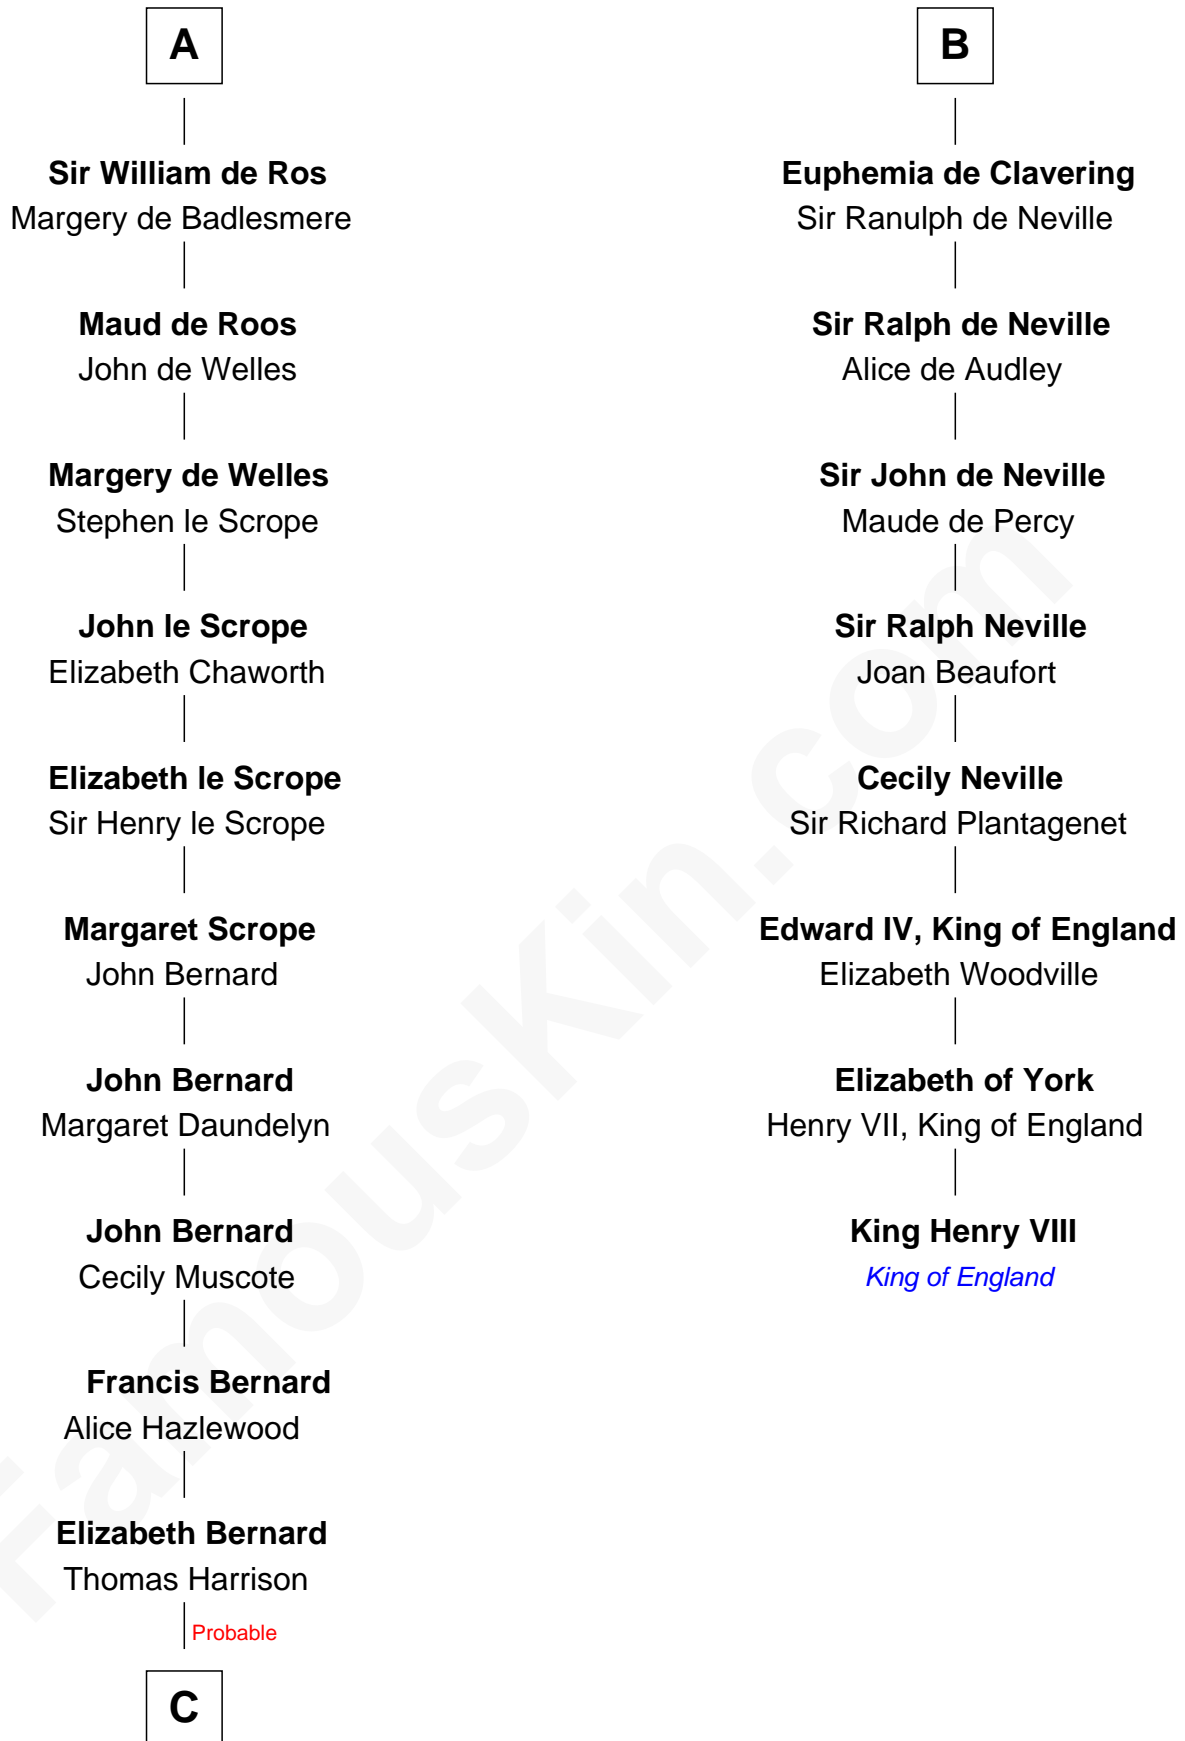

FamousKin.com

Relationship Chart of

Richard Henry Lee

Signer of the Declaration of Independence

14th cousin 7 times removed of

King Henry VIII
King of England

Norman Ranulf

C

Benjamin Harrison

Mary - - - - -

Benjamin Harrison

Hannah Churchill

Hannah Harrison

Philip Ludwell

Hannah Ludwell

Gov. Thomas Lee