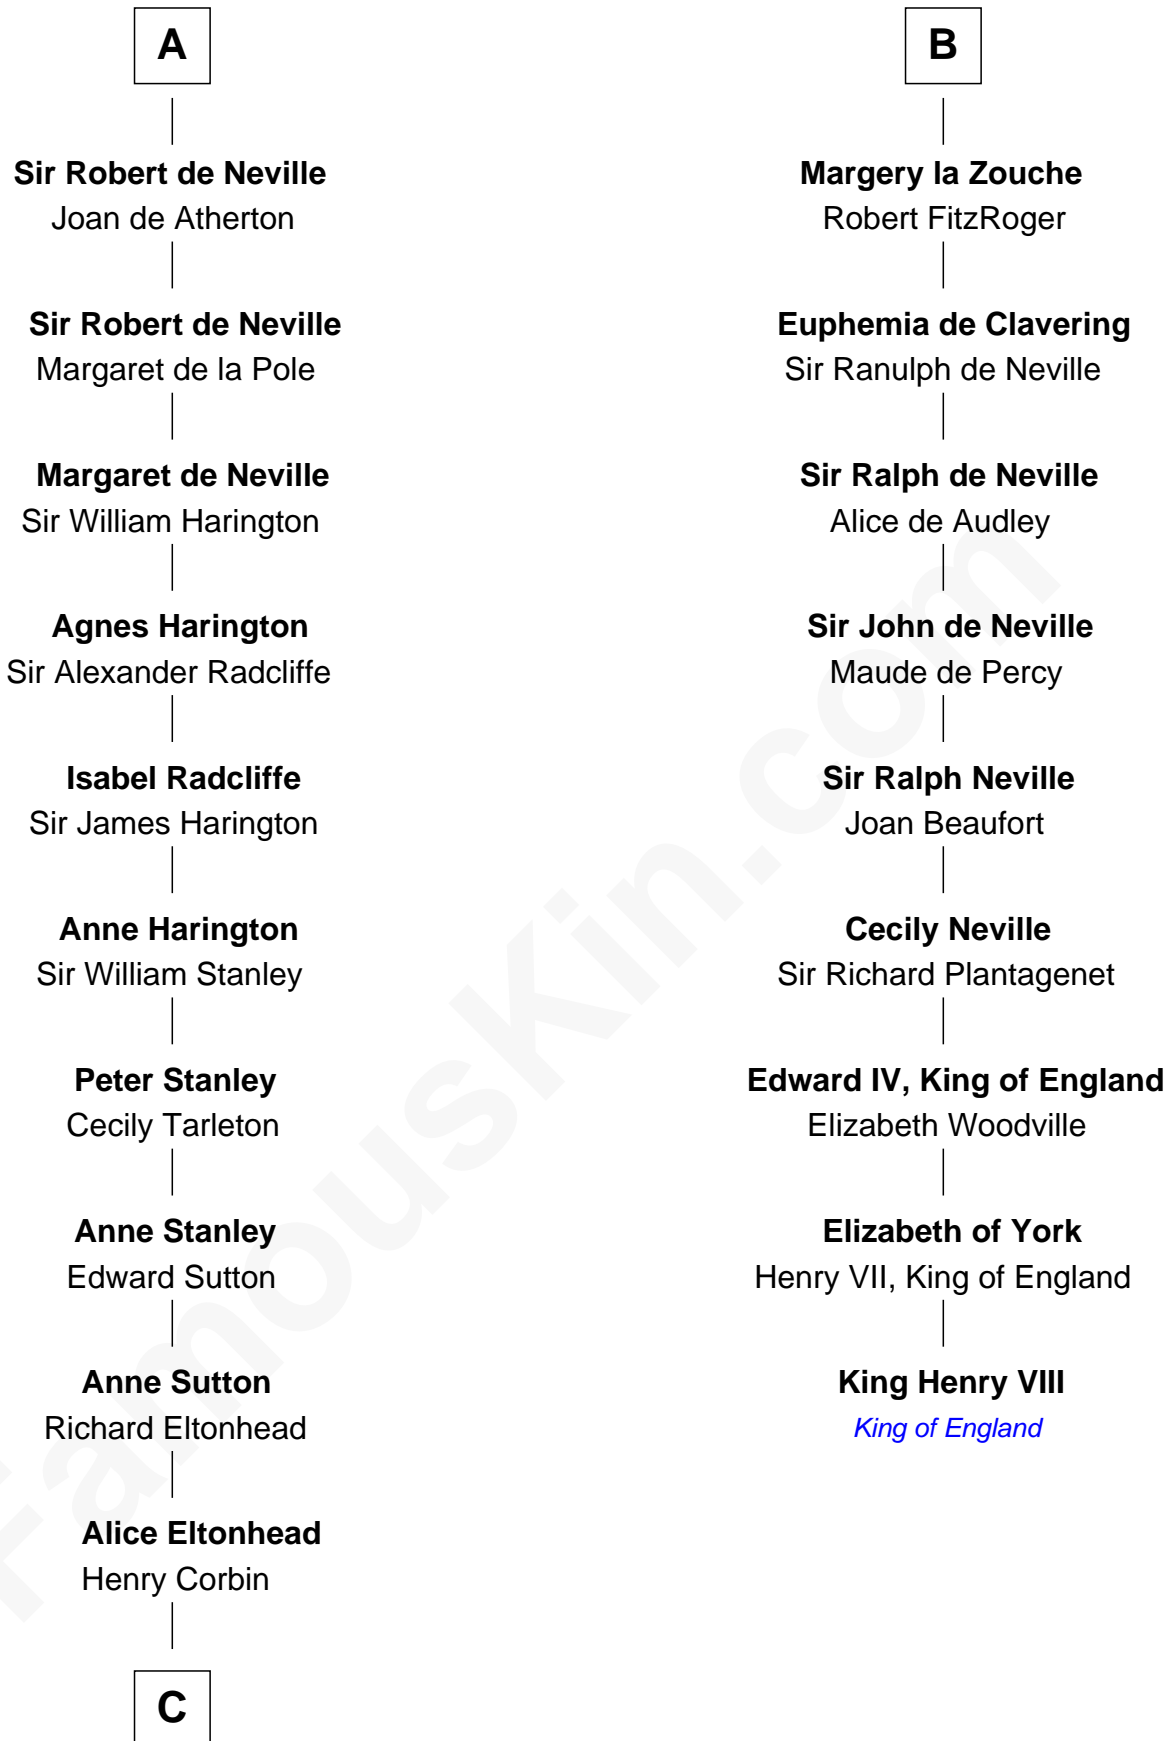

FamousKin.com

Relationship Chart of

Richard Henry Lee

Signer of the Declaration of Independence

15th cousin 4 times removed of

King Henry VIII
King of England

Maldred of Carlisle and Allendale
Edith of Northumbria

C

—
Laetitia Corbin

Richard Lee

—
Gov. Thomas Lee

Hannah Ludwell

—
Richard Henry Lee

Signer of Declaration of Independence

FamousKin.com