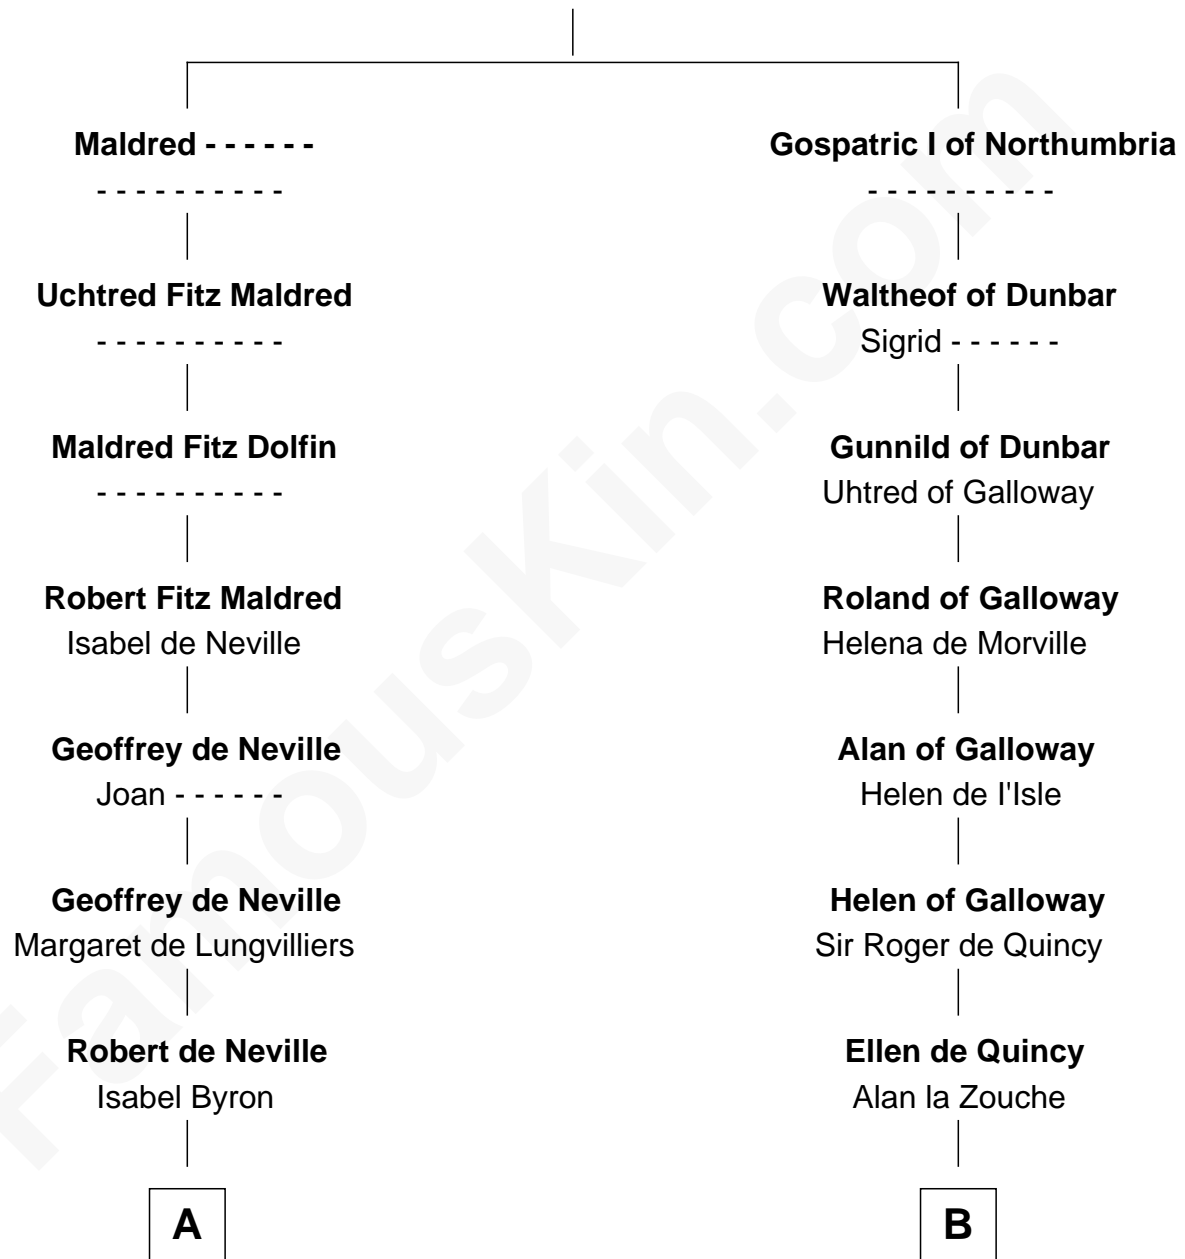

FamousKin.com

Relationship Chart of

Richard Henry Lee

Signer of the Declaration of Independence

15th cousin 4 times removed of

King Henry VIII
King of England

Maldred of Carlisle and Allendale
Edith of Northumbria

C

—
Laetitia Corbin

Richard Lee

—
Gov. Thomas Lee

Hannah Ludwell

—
Richard Henry Lee

Signer of Declaration of Independence

FamousKin.com