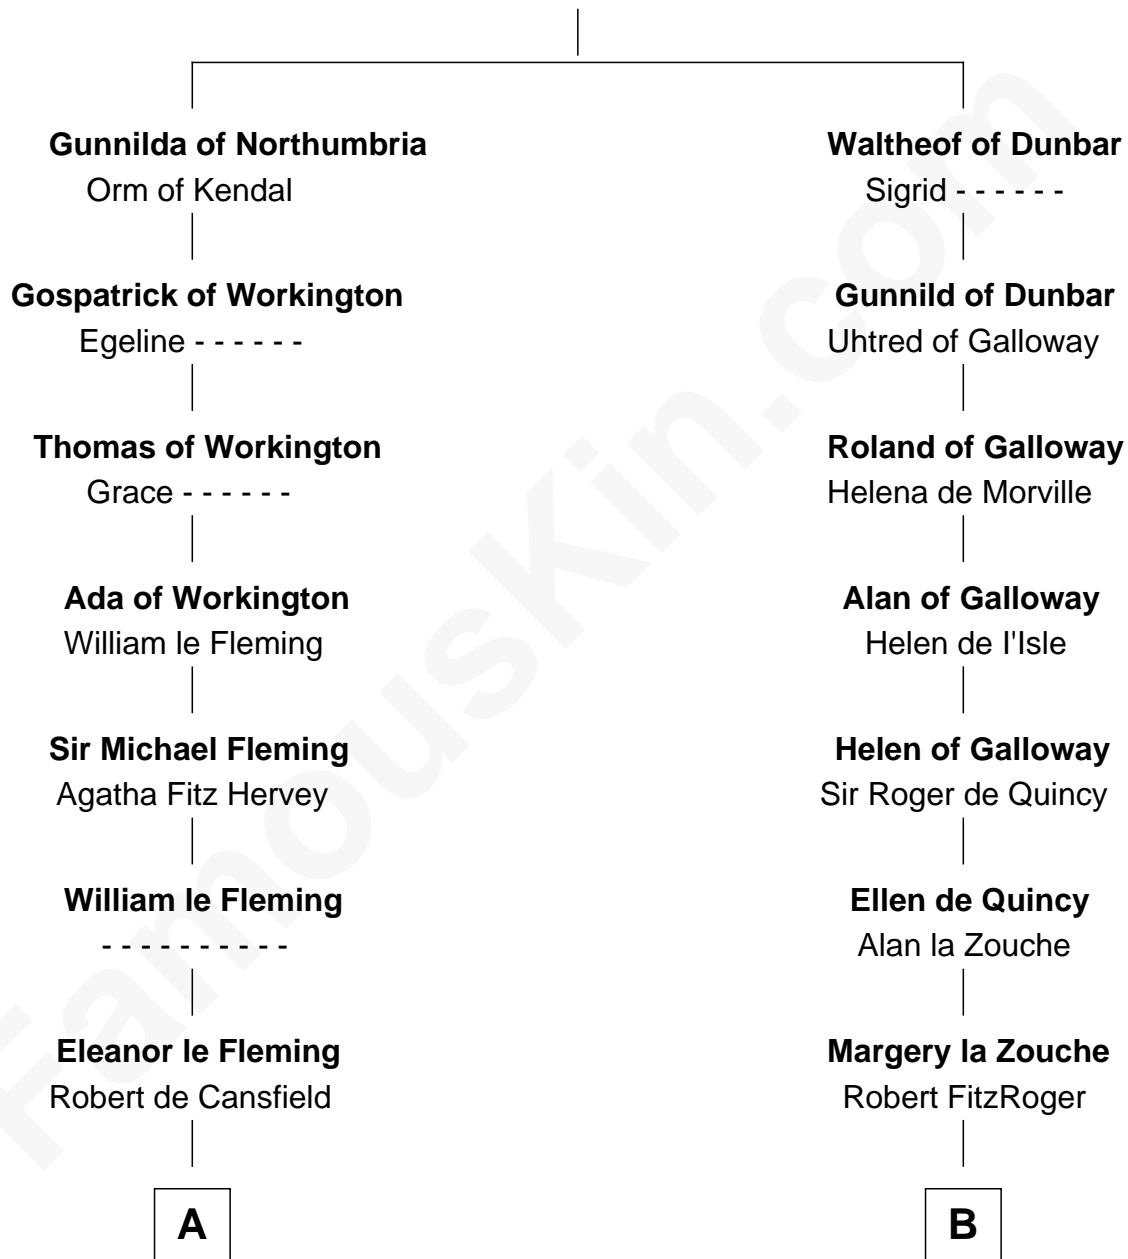

FamousKin.com

Relationship Chart of

Richard Henry Lee

Signer of the Declaration of Independence

14th cousin 7 times removed of

King Henry VIII

King of England

Gospatric I of Northumbria

C

—
Anne Sutton
Richard Eltonhead

—
Alice Eltonhead
Henry Corbin

—
Laetitia Corbin
Richard Lee

—
Gov. Thomas Lee
Hannah Ludwell

—
Richard Henry Lee
Signer of Declaration of Independence

FamousKin.com