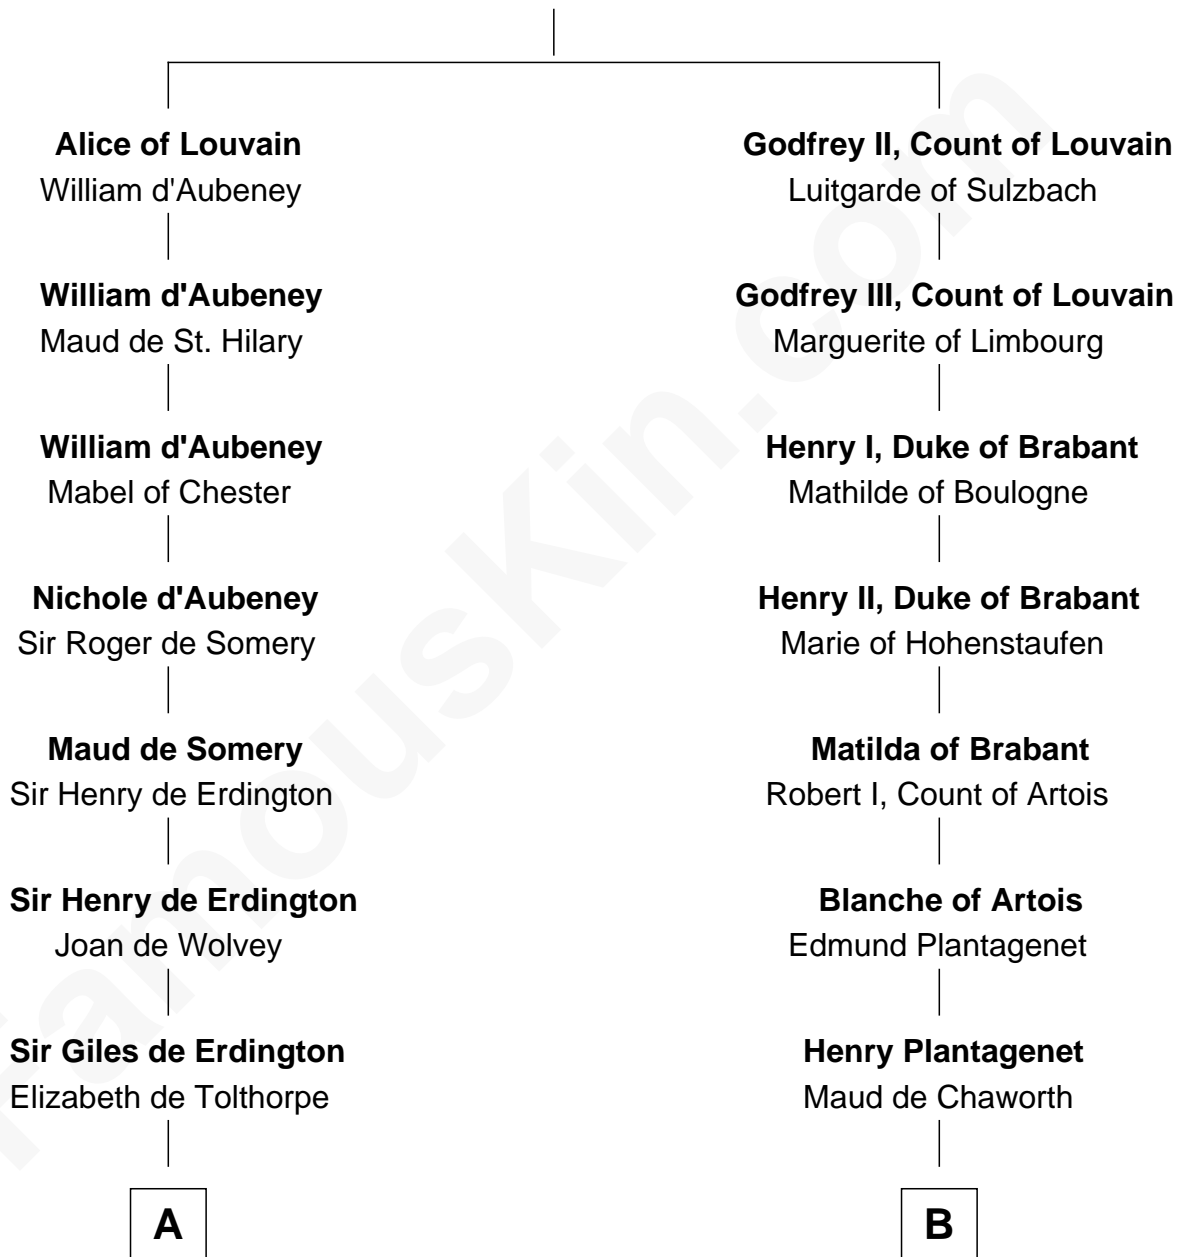

FamousKin.com

Relationship Chart of

Richard Henry Lee

Signer of the Declaration of Independence

13th cousin 7 times removed of

King Henry VIII
King of England

Gottfried I, Count of Louvain

Ide de Chiny

C

Henry Corbin
Alice Eltonhead

Laetitia Corbin
Richard Lee

Gov. Thomas Lee
Hannah Ludwell

Richard Henry Lee
Signer of Declaration of Independence

FamousKin.com