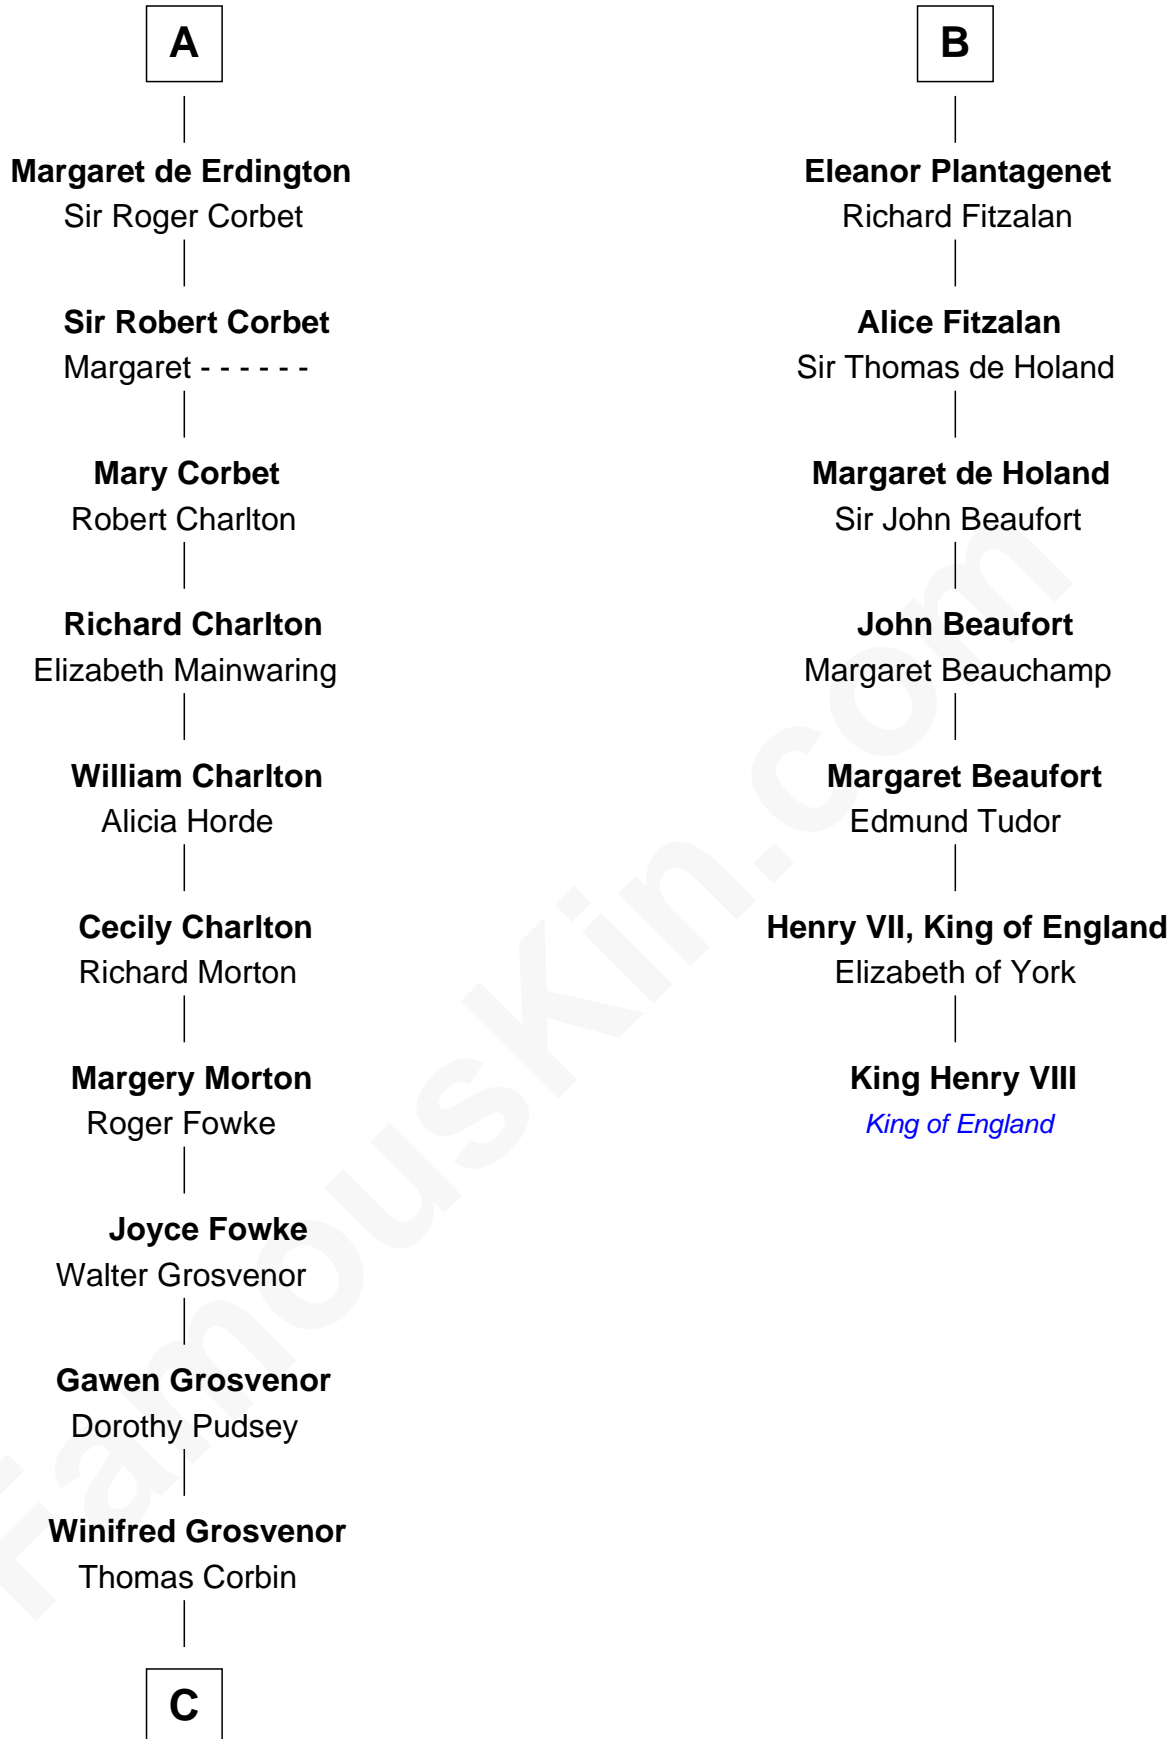

FamousKin.com

Relationship Chart of

Richard Henry Lee

Signer of the Declaration of Independence

13th cousin 7 times removed of

King Henry VIII
King of England

Gottfried I, Count of Louvain

Ide de Chiny

C

Henry Corbin
Alice Eltonhead

Laetitia Corbin
Richard Lee

Gov. Thomas Lee
Hannah Ludwell

Richard Henry Lee
Signer of Declaration of Independence

FamousKin.com