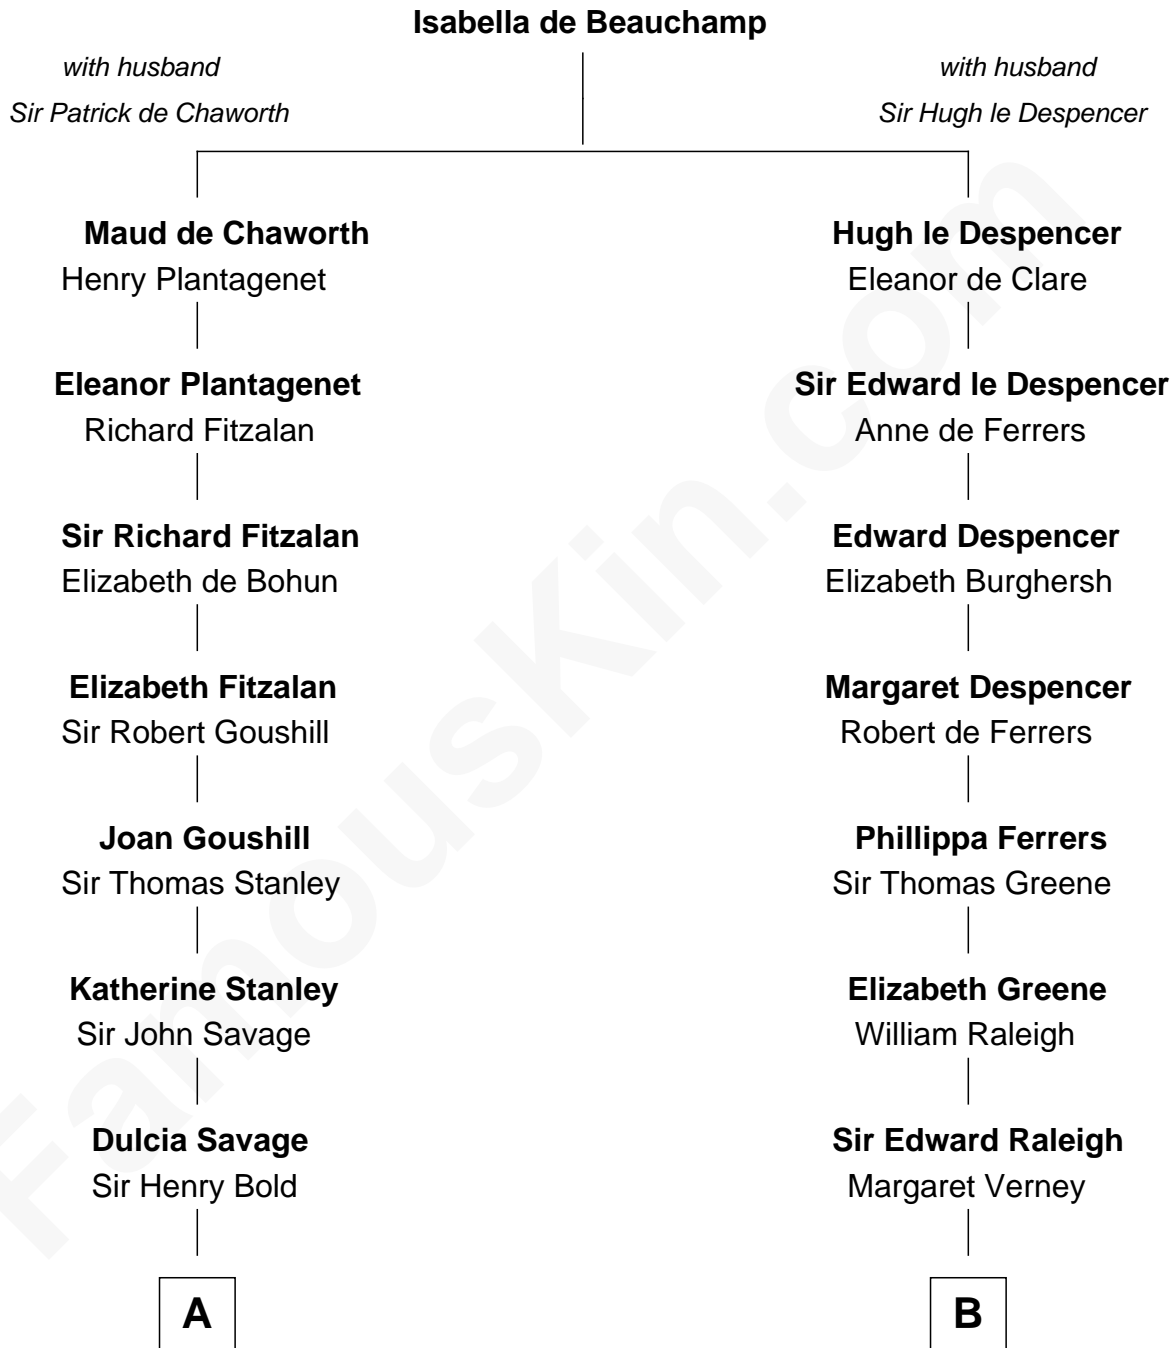

FamousKin.com

Relationship Chart of

Richard Henry Lee

Signer of the Declaration of Independence

14th cousin 7 times removed of

Willis Carrier

Inventor of Air Conditioning