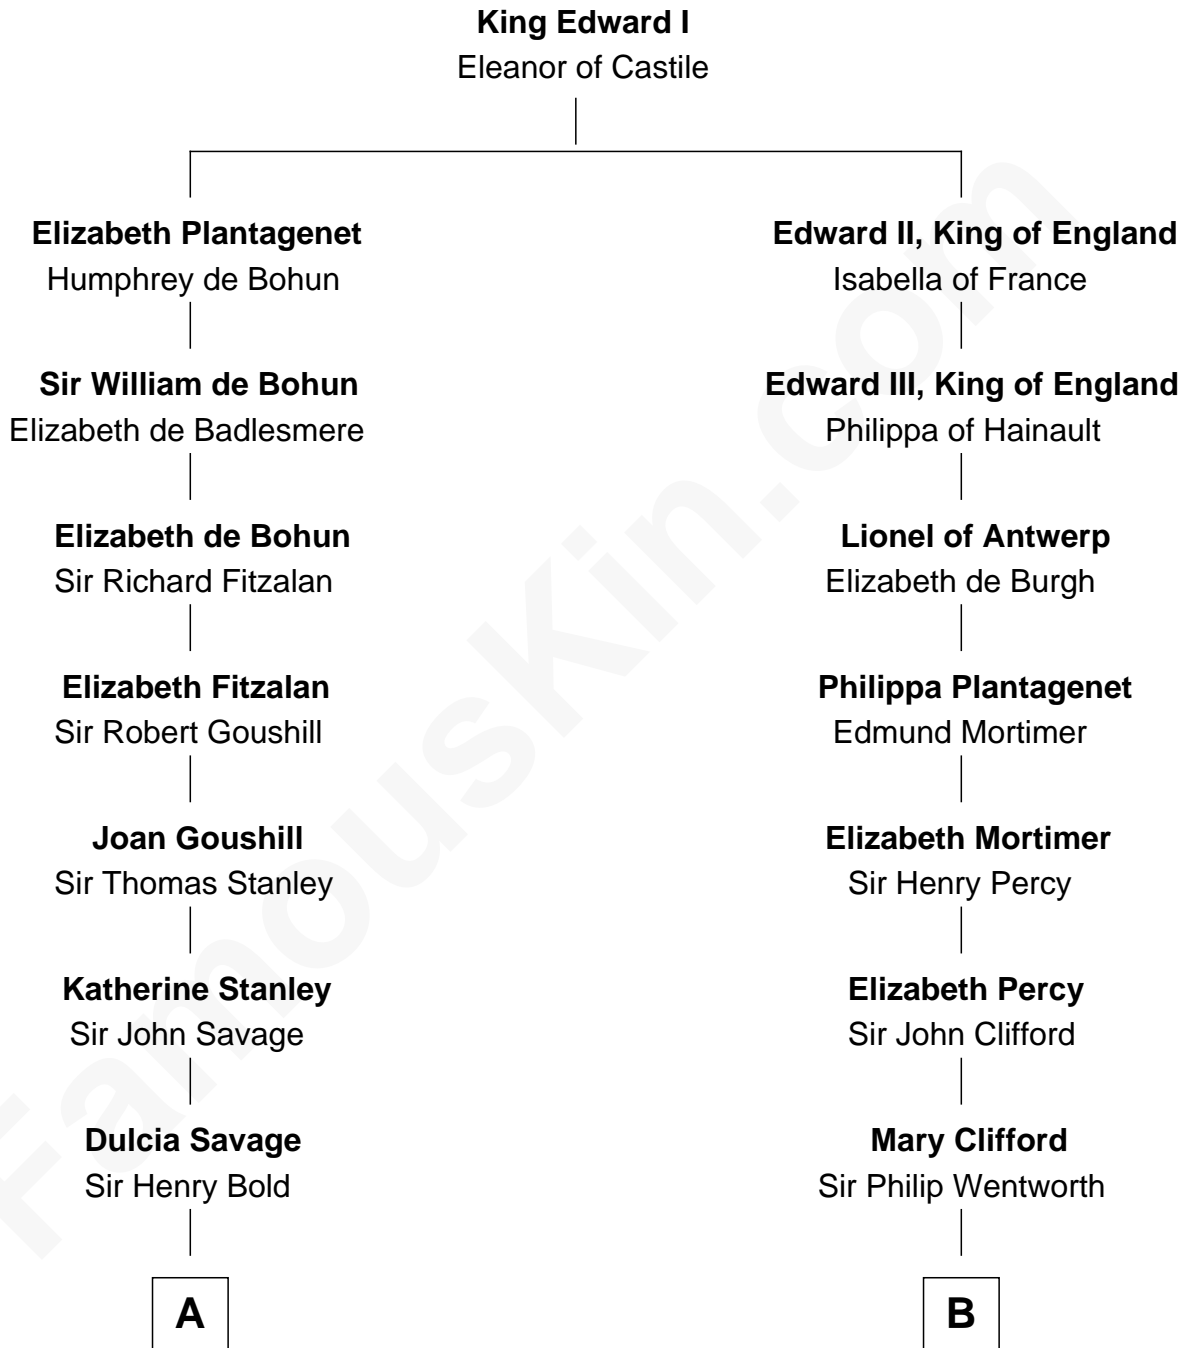

FamousKin.com

Relationship Chart of

Richard Henry Lee

Signer of the Declaration of Independence

9th cousin 5 times removed of

Jane Seymour

3rd Wife of King Henry VIII

A

Alice Eltonhead

Henry Corbin

Laetitia Corbin

Richard Lee

Gov. Thomas Lee

Hannah Ludwell

Richard Henry Lee

Signer of Declaration of Independence