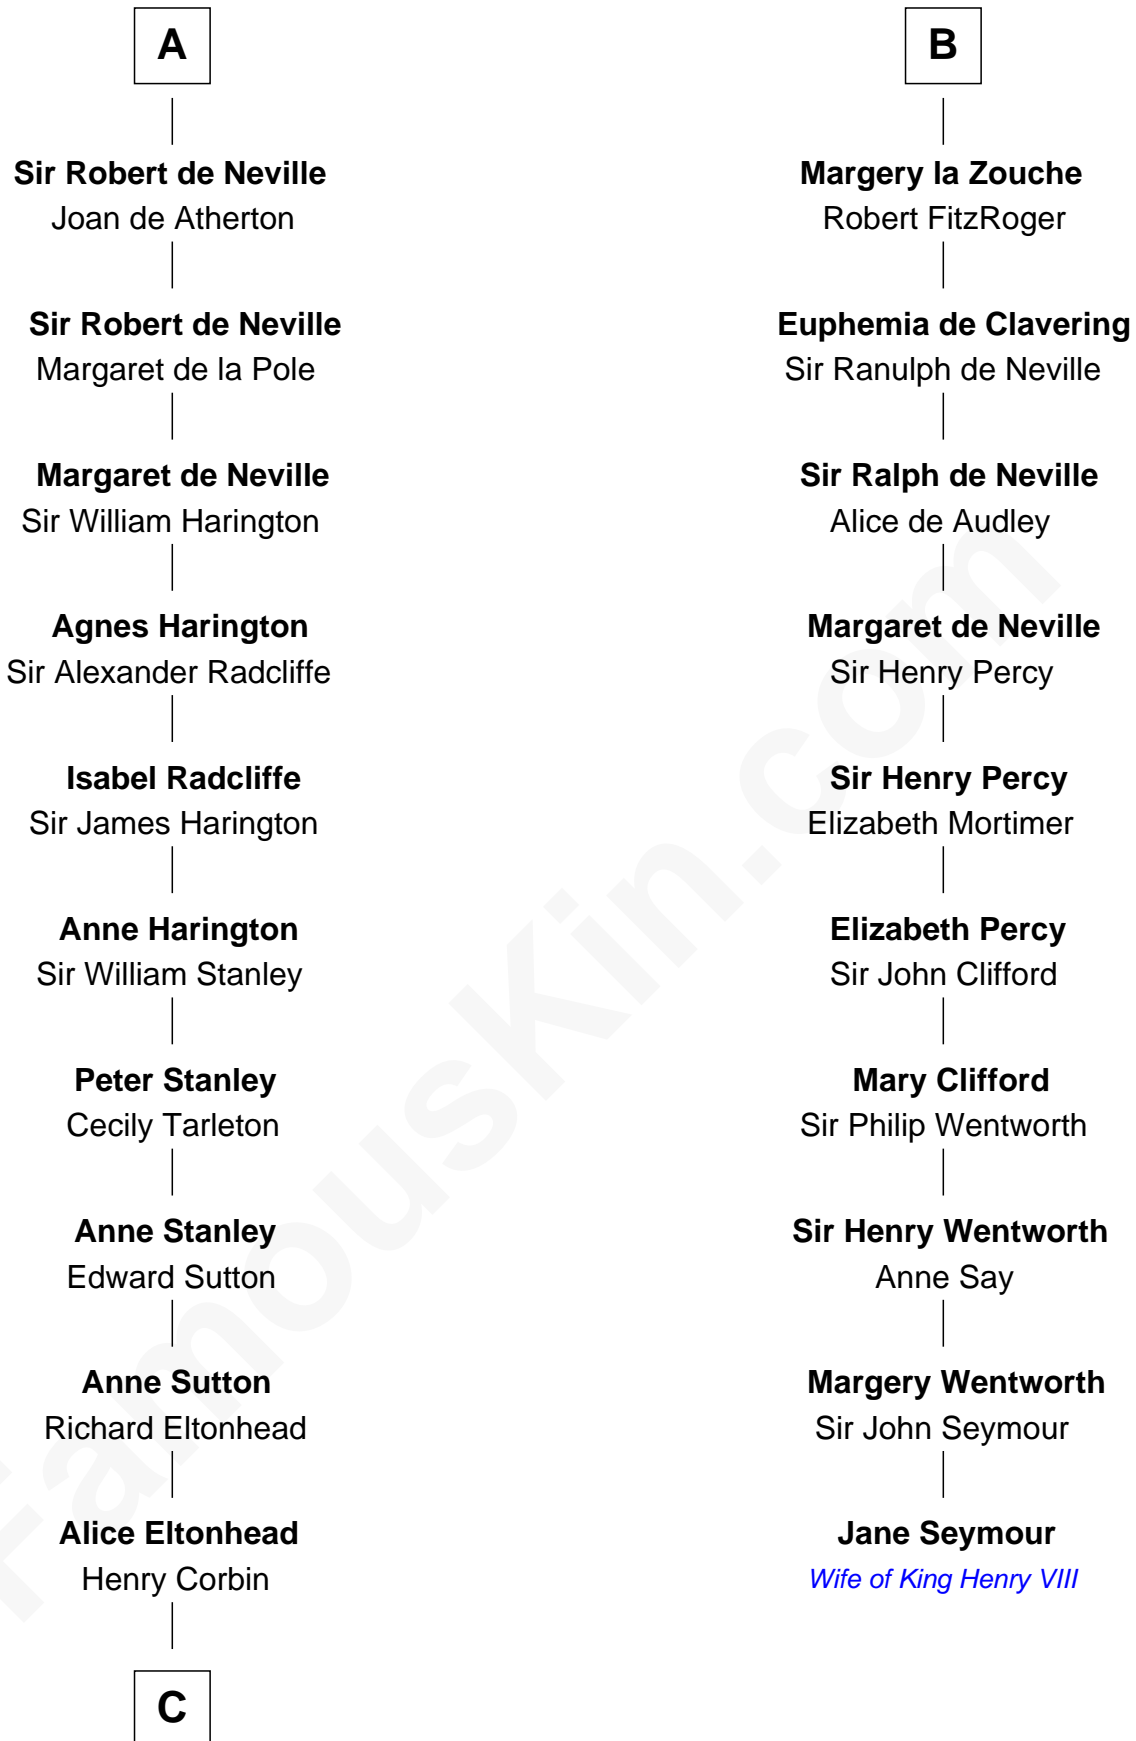

## Relationship Chart of

### Richard Henry Lee

*Signer of the Declaration of Independence*

16th cousin 3 times removed of

### Jane Seymour

*3rd Wife of King Henry VIII*

**Maldred of Carlisle and Allendale**

Edith of Northumbria

**C**

—  
**Laetitia Corbin**

Richard Lee

—  
**Gov. Thomas Lee**

Hannah Ludwell

—  
**Richard Henry Lee**

*Signer of Declaration of Independence*

FamousKin.com