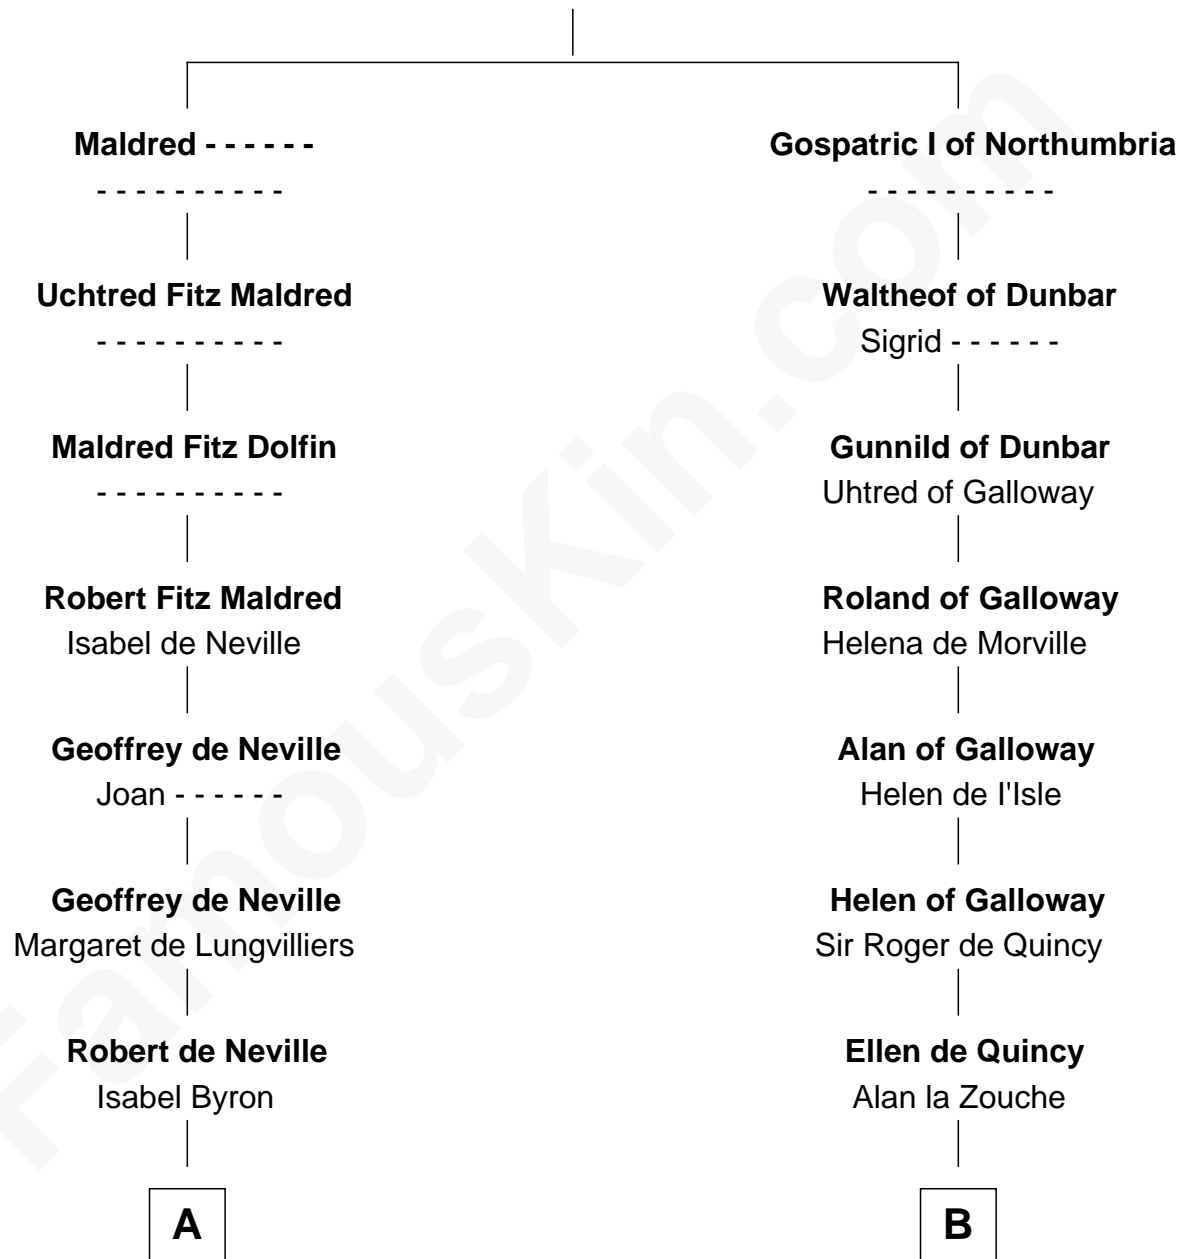

## Relationship Chart of

### Richard Henry Lee

*Signer of the Declaration of Independence*

16th cousin 3 times removed of

### Jane Seymour

*3rd Wife of King Henry VIII*

**Maldred of Carlisle and Allendale**

Edith of Northumbria

**C**

—  
**Laetitia Corbin**

Richard Lee

—  
**Gov. Thomas Lee**