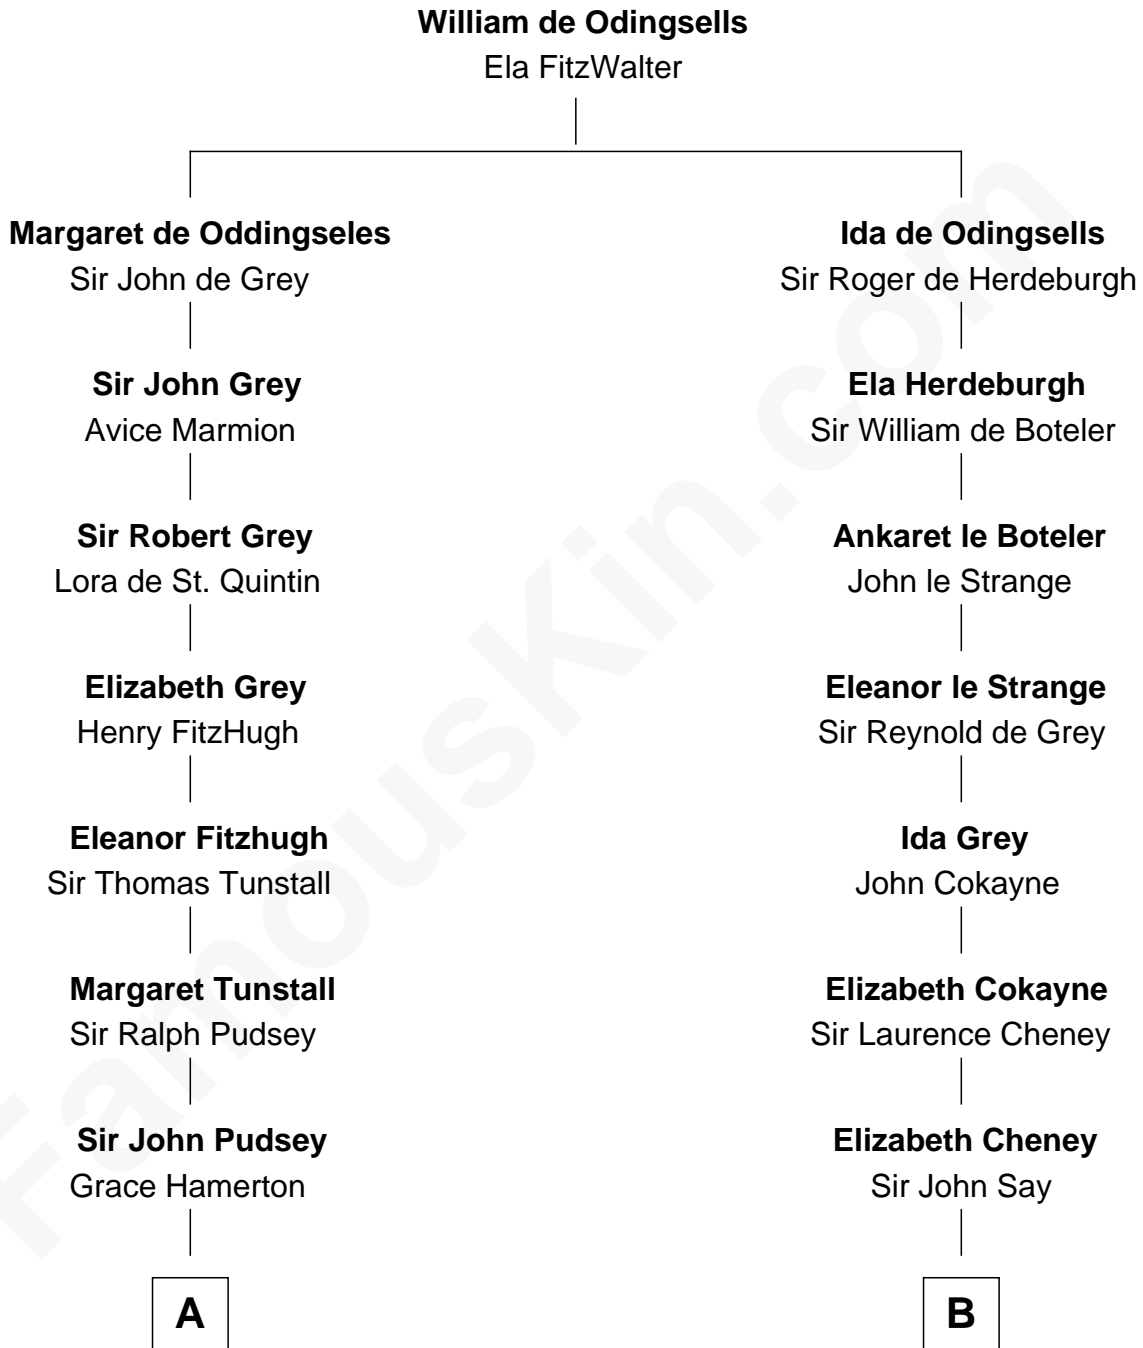

FamousKin.com

Relationship Chart of

Richard Henry Lee

Signer of the Declaration of Independence

9th cousin 8 times removed of

Jane Seymour

3rd Wife of King Henry VIII

A

Henry Pudsey
Margaret Conyers

Rowland Pudsey
Edith Hare

William Pudsey
Eleanor Montfort

Robert Pudsey
Eleanor Harman

George Pudsey
Matilda Cotton

Dorothy Pudsey
Gawen Grosvenor

Winifred Grosvenor
Thomas Corbin